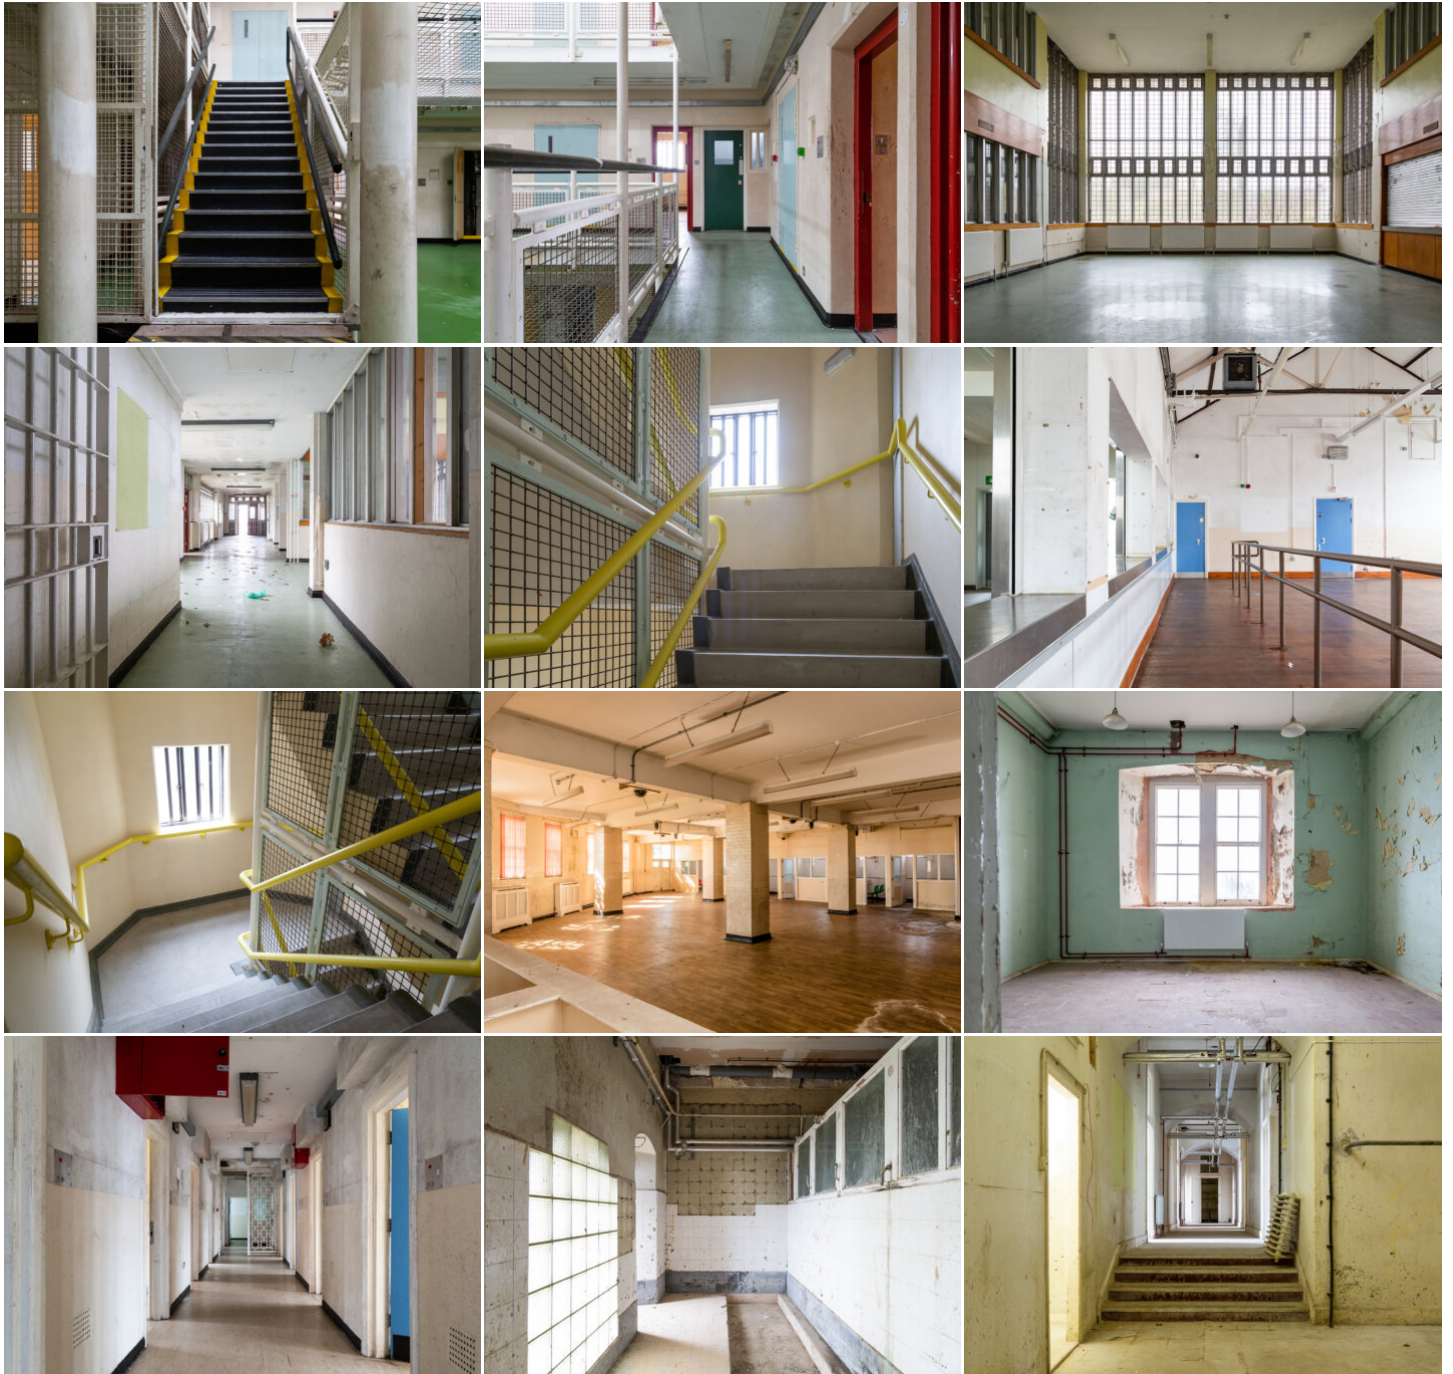

LOCATION HQ

More information available on the [Location HQ website](#)

Tel: +44 (0) 203 302 0664 | E-mail: info@locationhq.co.uk

REF: 146681 REGION: Kent DISTANCE FROM LONDON: 65 miles from the M25