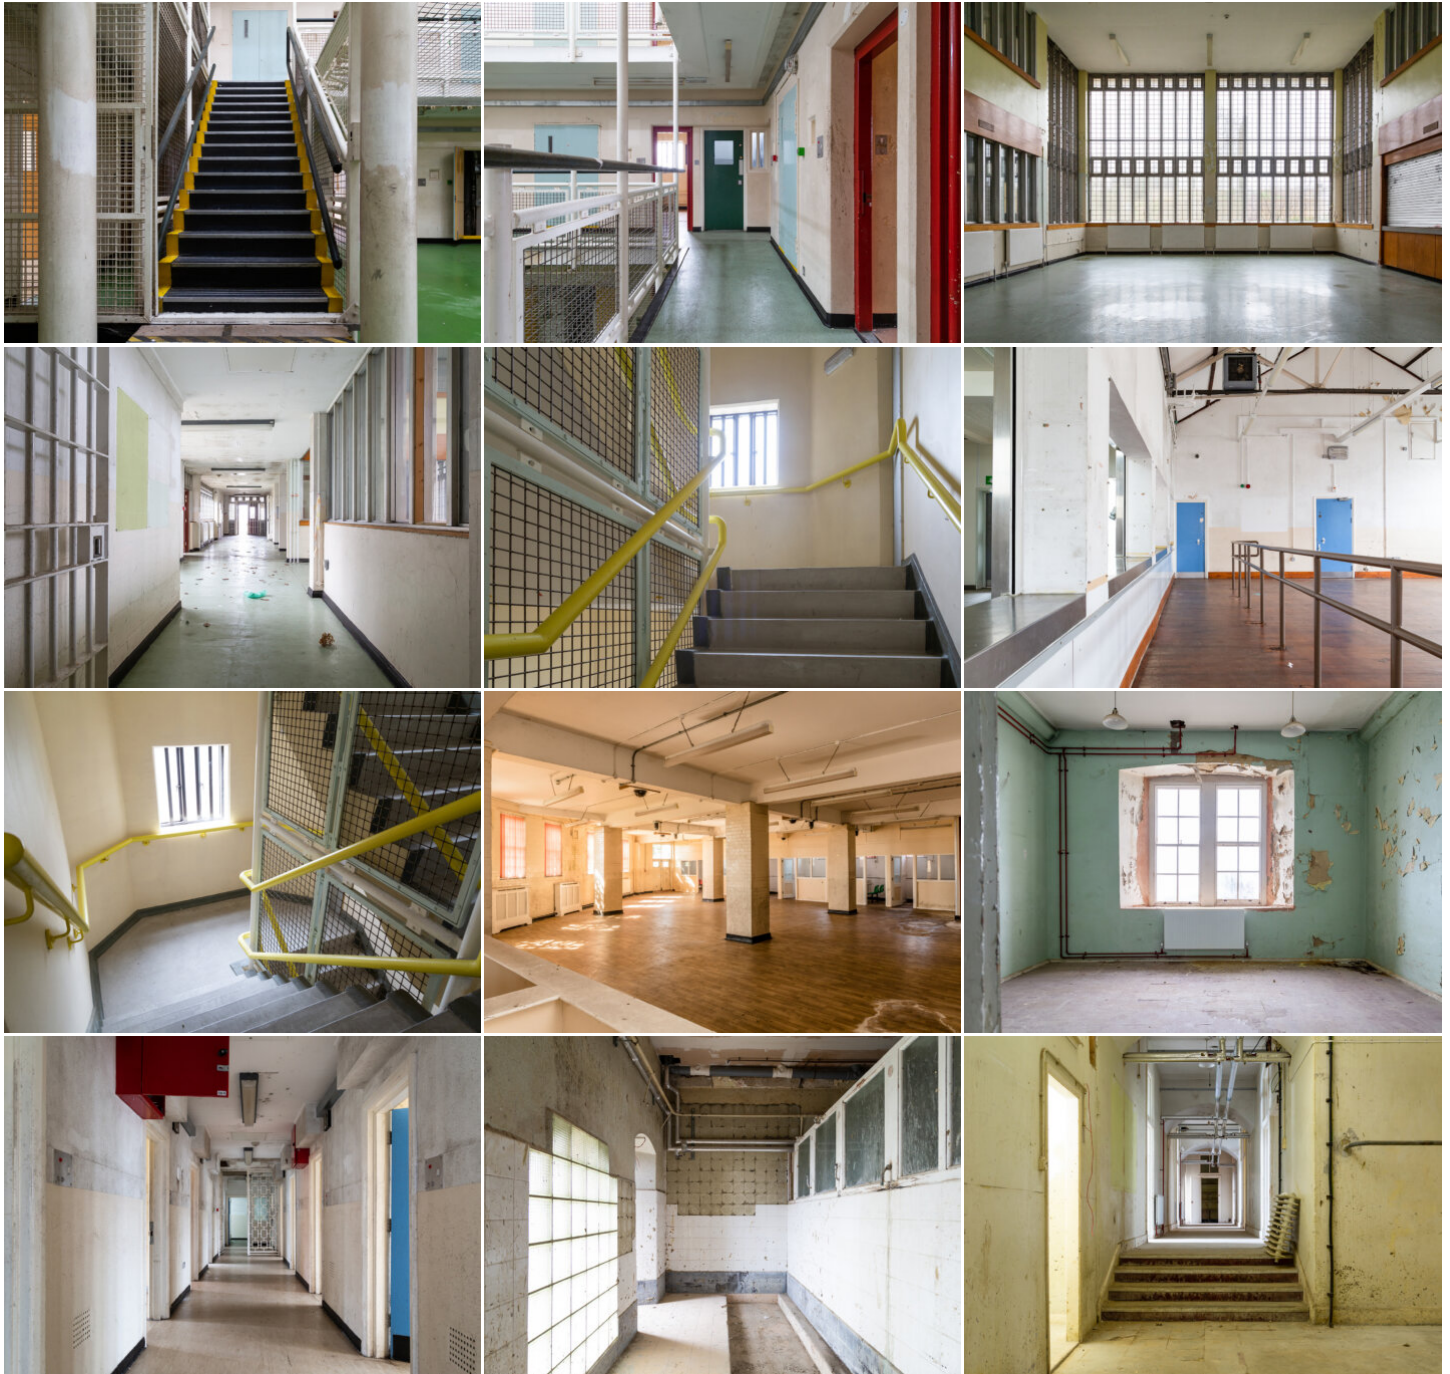

LOCATION HQ

More information available on the [Location HQ website](#)

Tel: +44 (0) 203 302 0664 | E-mail: info@locationhq.co.uk

REF: 146681 REGION: Kent DISTANCE FROM LONDON: 65 miles from the M25

LOCATION HQ