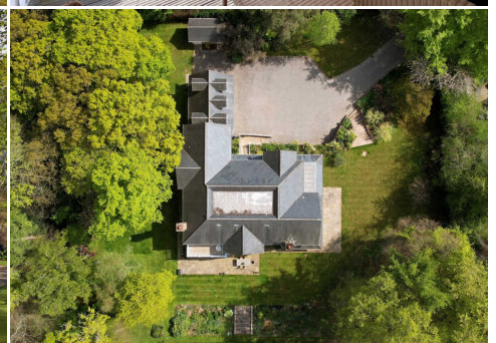

More information available on the [Location HQ website](https://www.locationhq.co.uk)

Tel: +44 (0) 203 302 0664 | E-mail: info@locationhq.co.uk

REF: 425942 REGION: Buckinghamshire DISTANCE FROM LONDON: 7 miles from M25