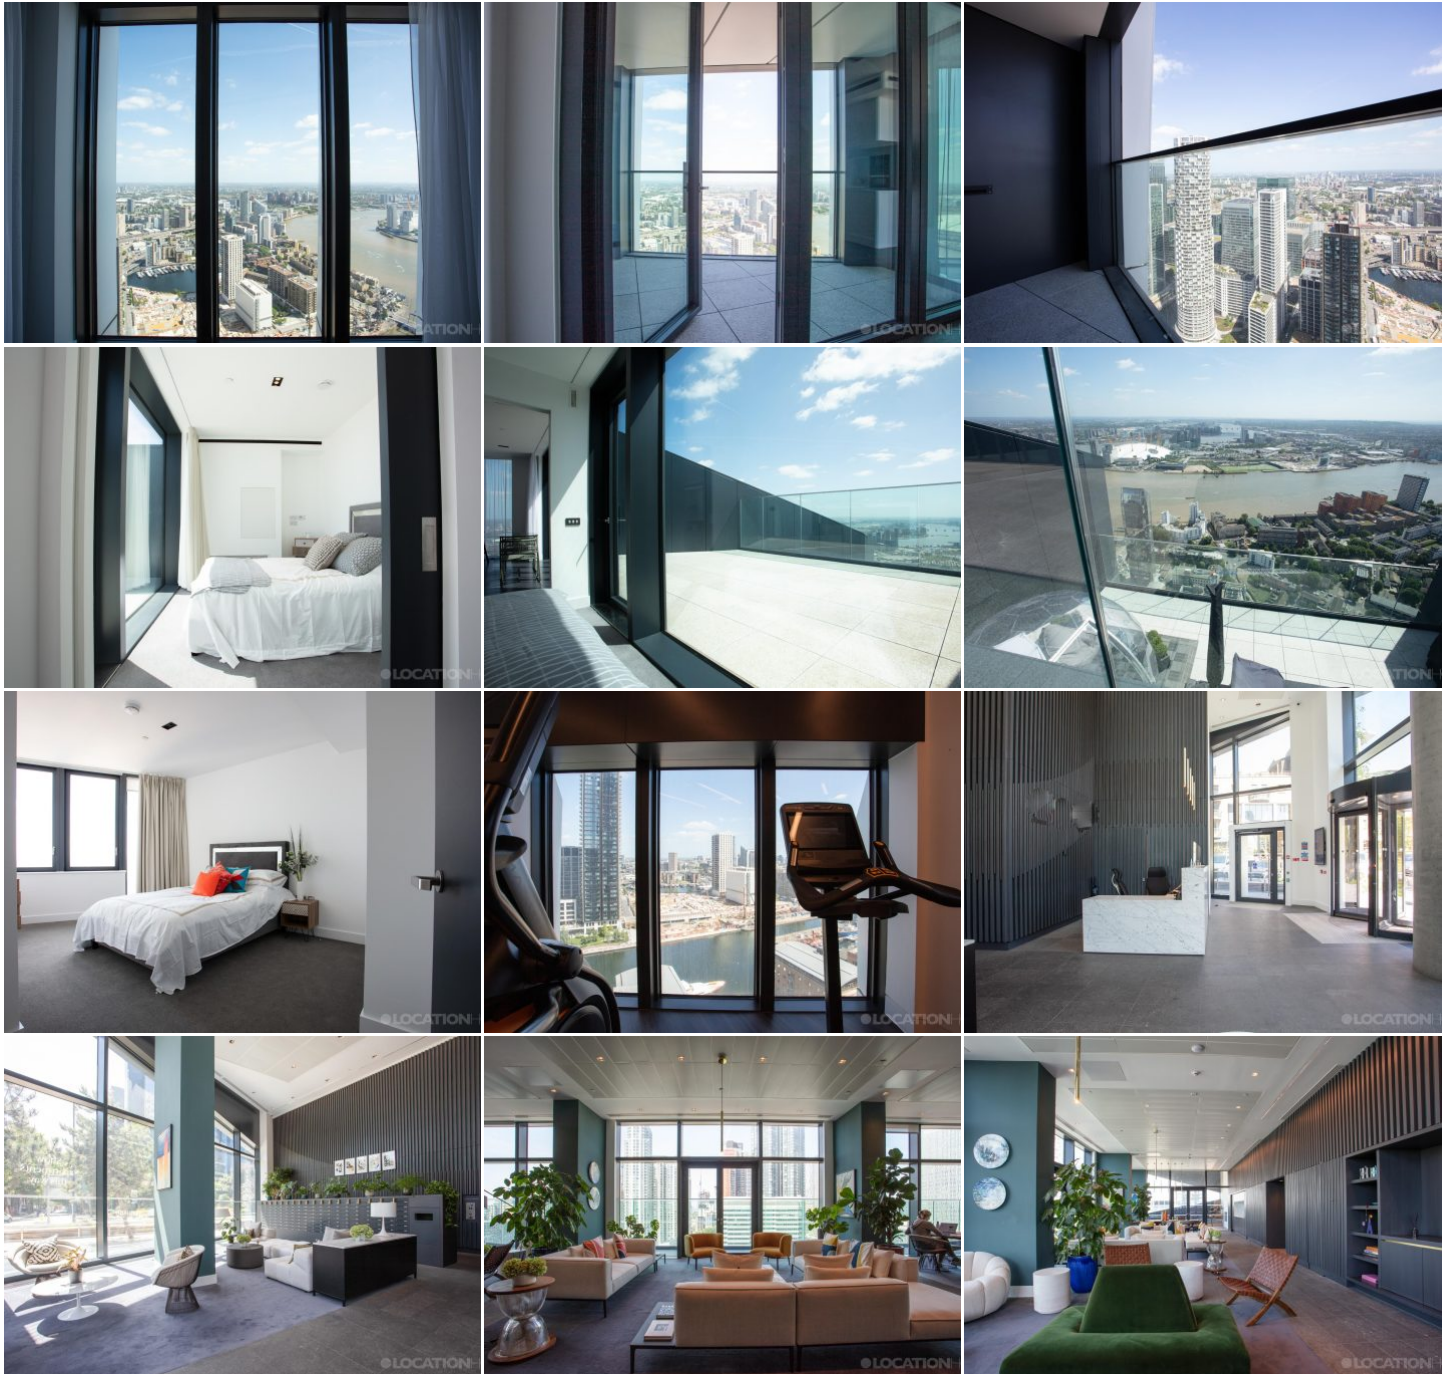

More information available on the [Location HQ website](https://www.locationhq.co.uk)

Tel: +44 (0) 203 302 0664 | E-mail: [info@locationhq.co.uk](mailto:info@locationhq.co.uk)

REF: 122724 DISTANCE FROM LONDON: East London