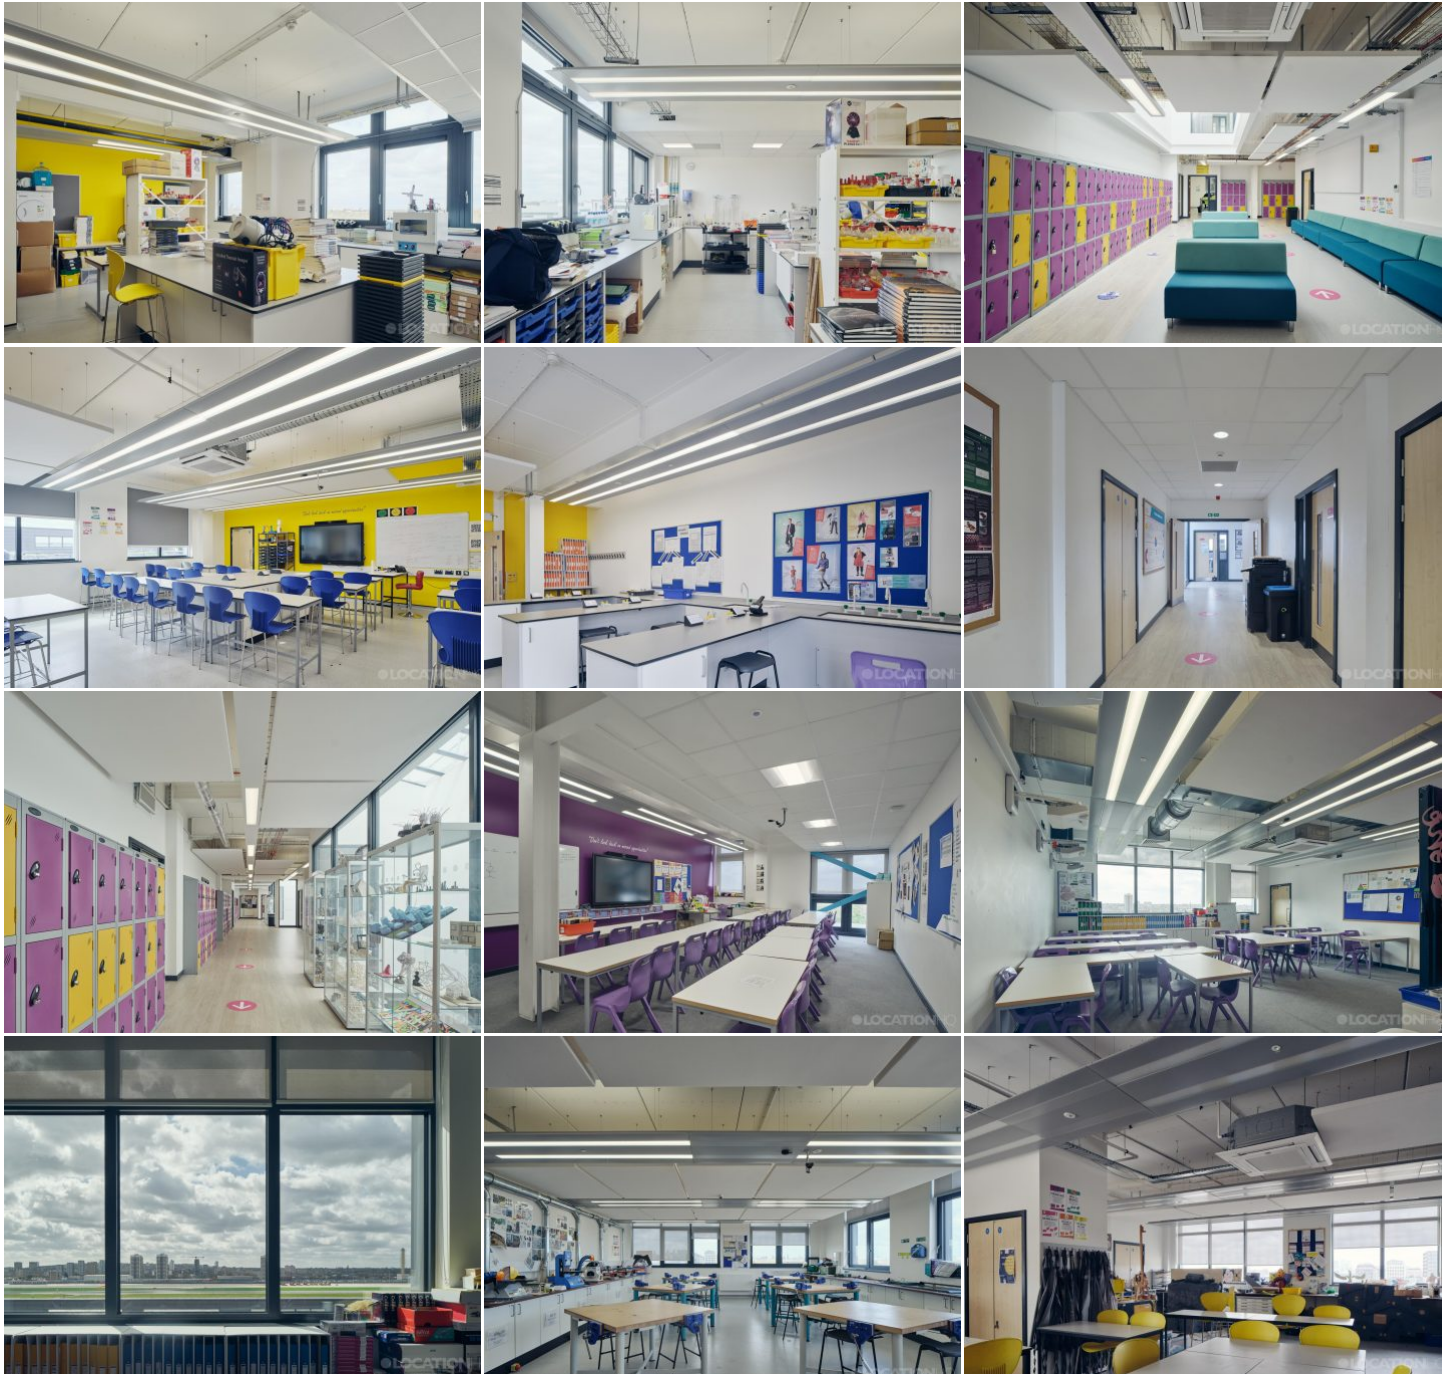

LOCATION HQ

More information available on the [Location HQ website](https://www.locationhq.co.uk)

Tel: +44 (0) 203 302 0664 | E-mail: info@locationhq.co.uk

REF: 154597 DISTANCE FROM LONDON: East London