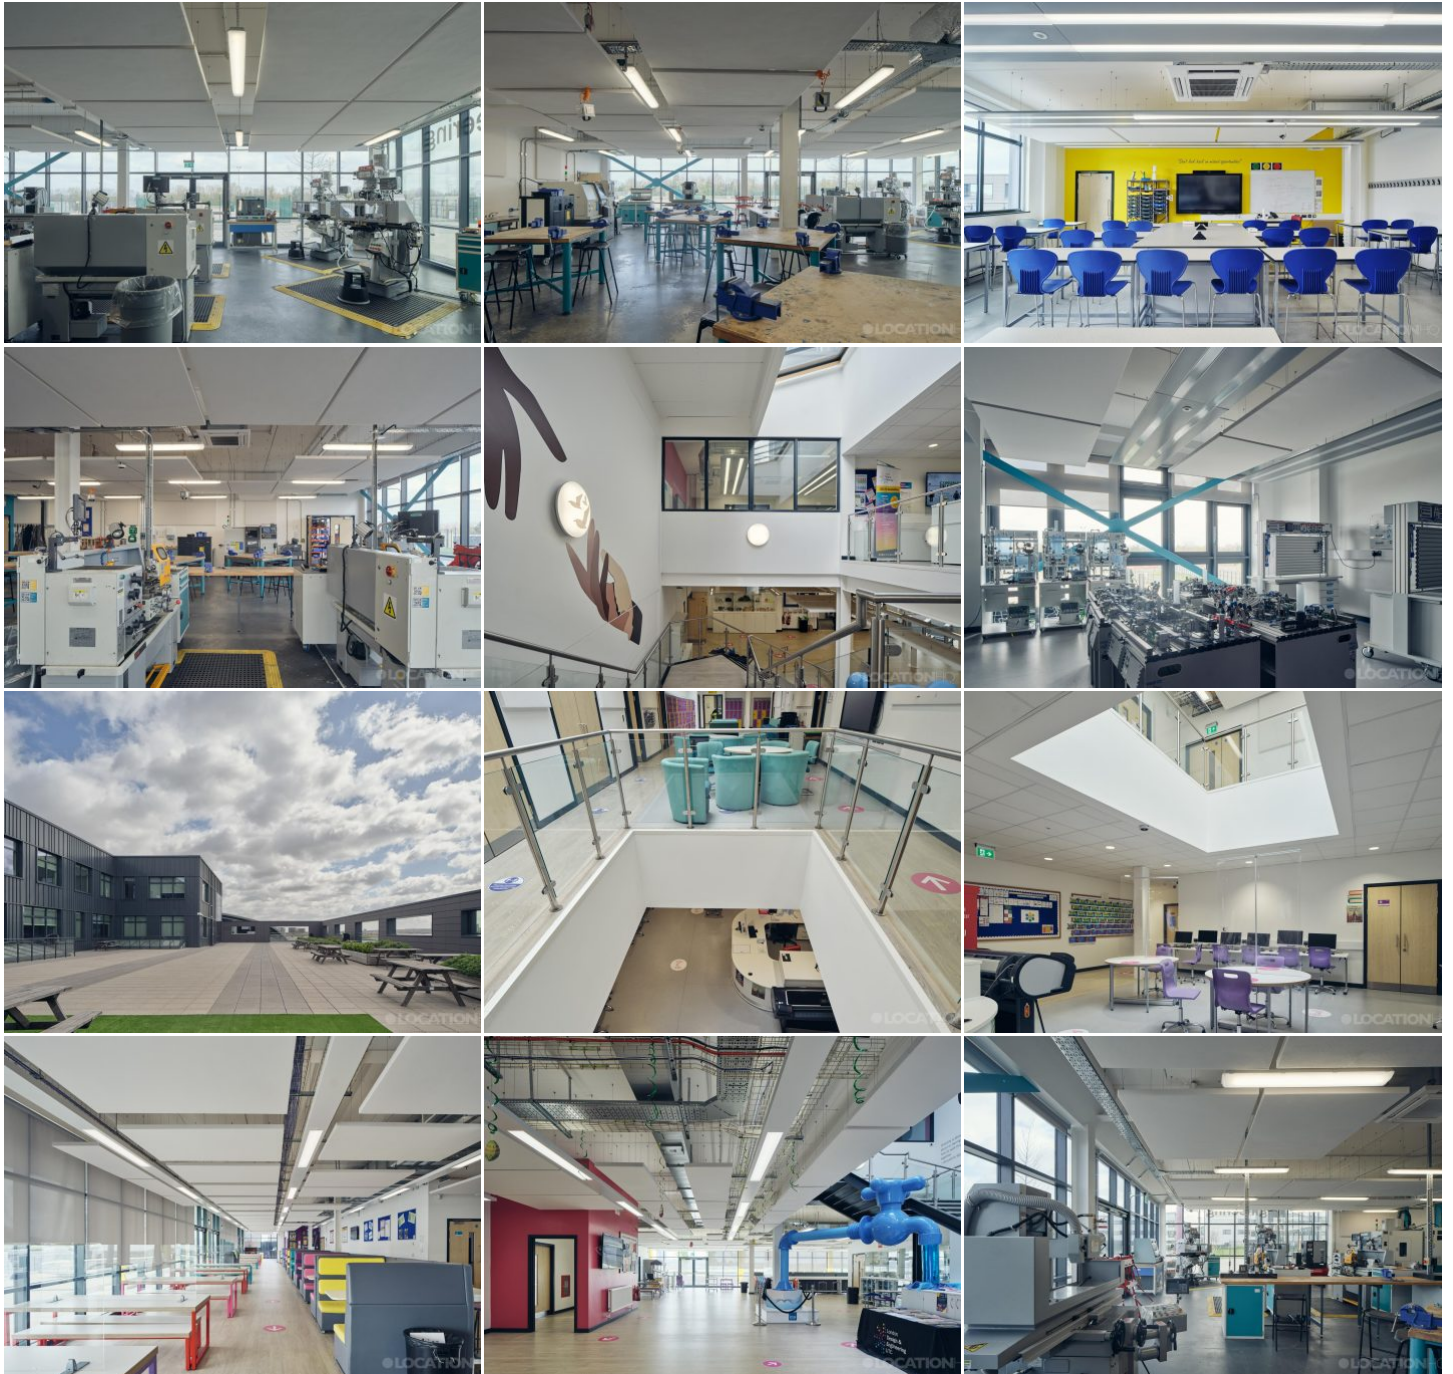

LOCATION HQ

More information available on the [Location HQ website](https://www.locationhq.co.uk)

Tel: +44 (0) 203 302 0664 | E-mail: info@locationhq.co.uk

REF: 154597 DISTANCE FROM LONDON: East London