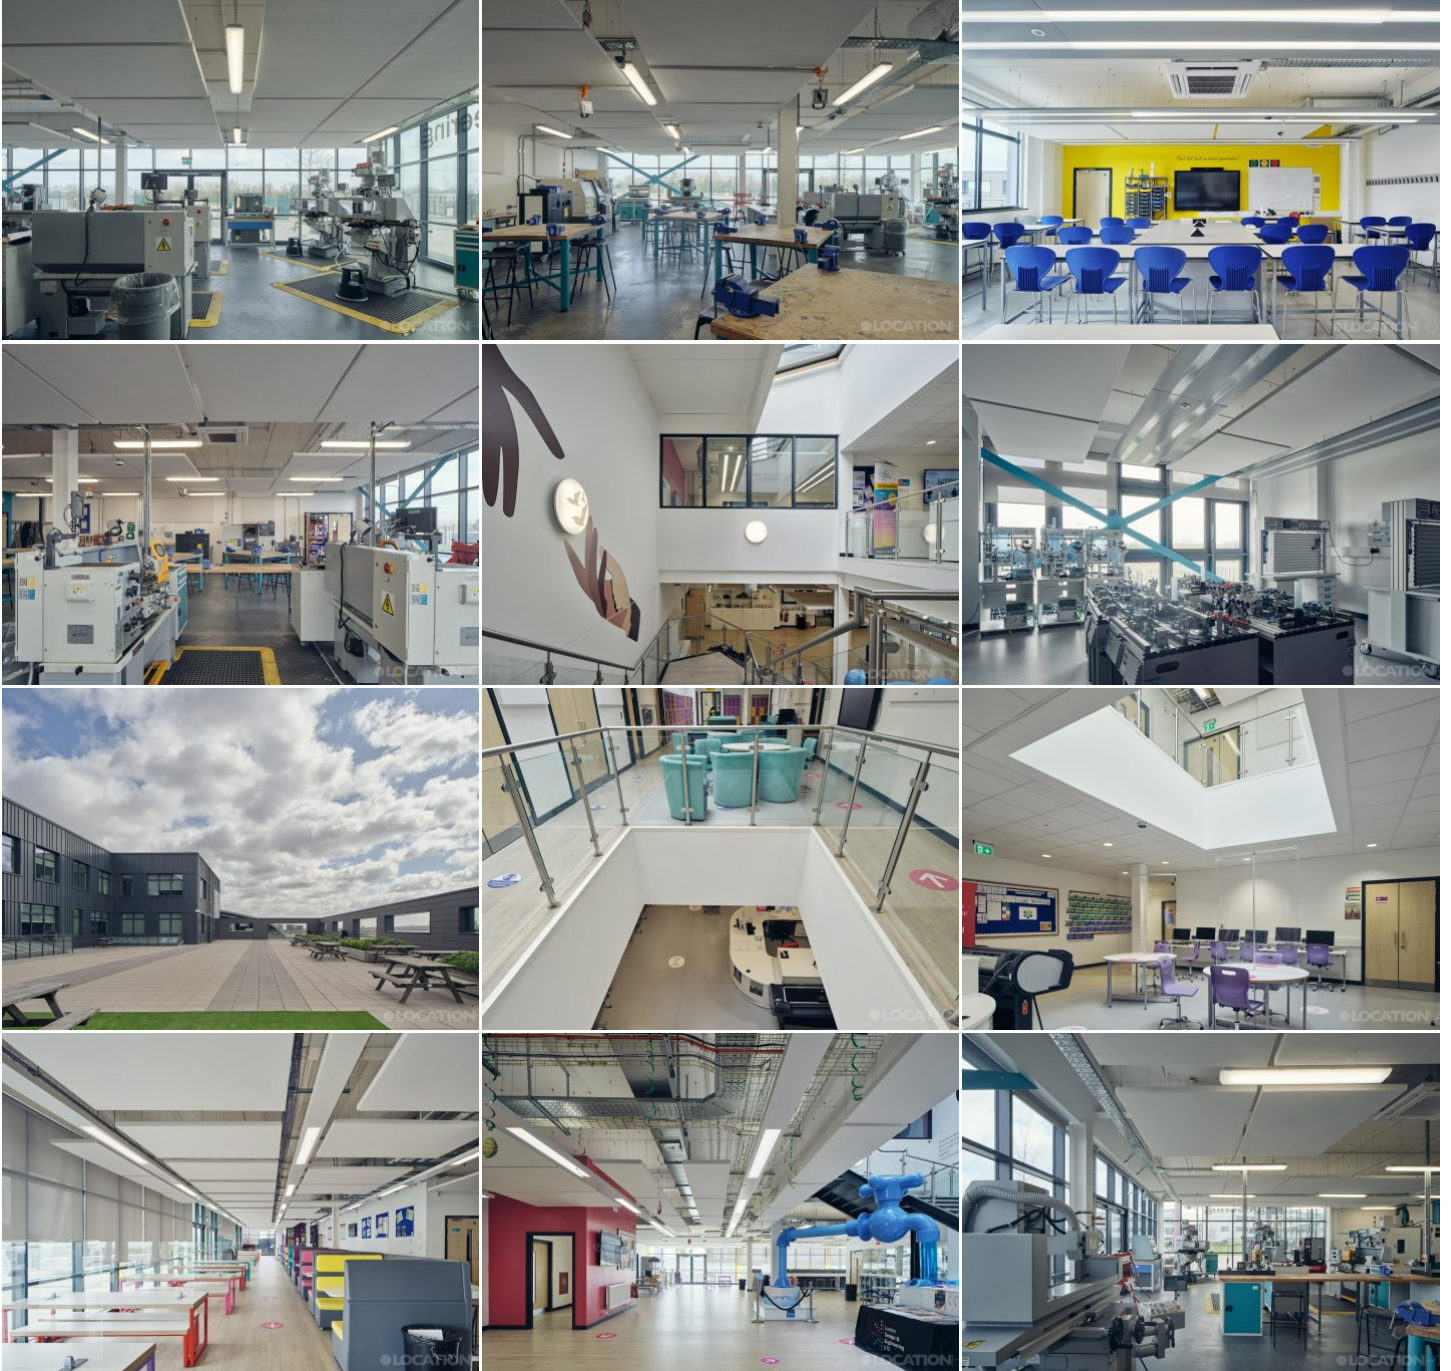

LOCATION HQ

More information available on the [Location HQ website](https://www.locationhq.co.uk)

Tel: +44 (0) 203 302 0664 | E-mail: info@locationhq.co.uk

REF: 154597 DISTANCE FROM LONDON: East London