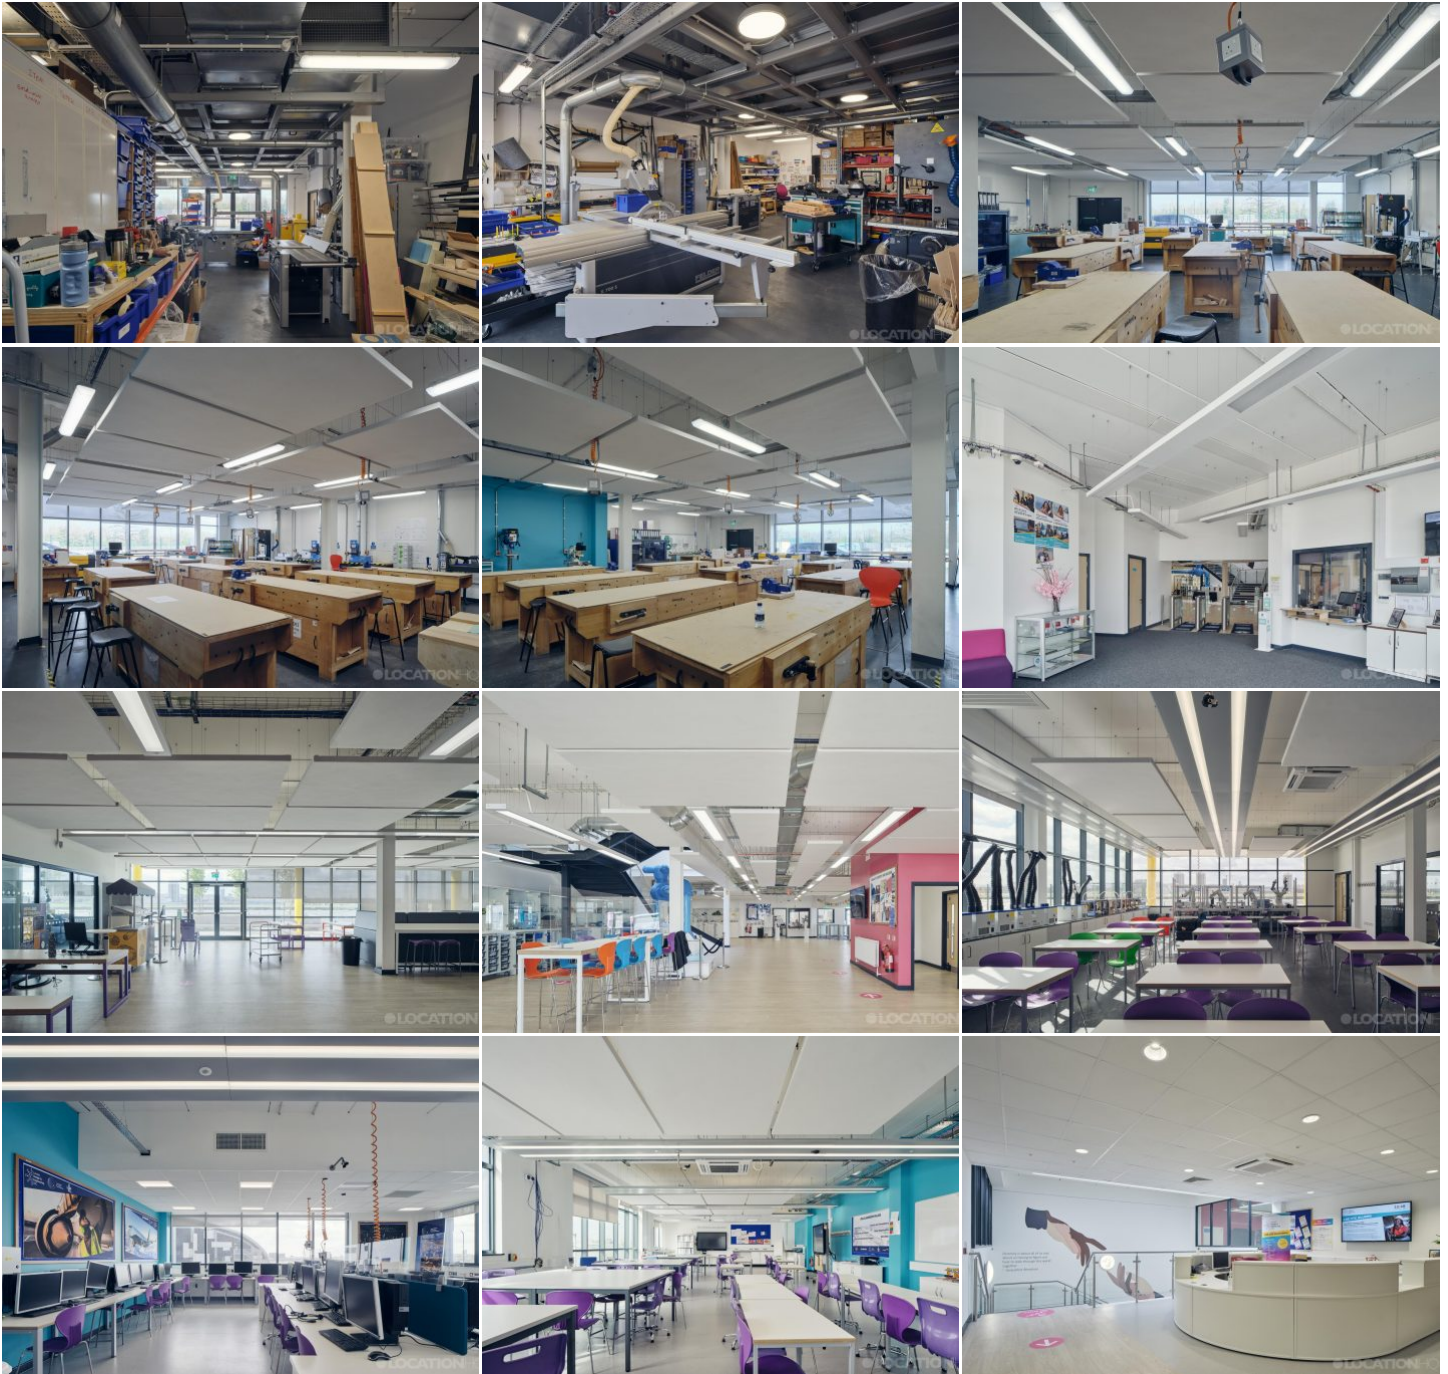

Tel: +44 (0) 203 302 0664 | E-mail: info@locationhq.co.uk

REF: 154597 DISTANCE FROM LONDON: East London

More information available on the [Location HQ website](https://www.locationhq.co.uk)

Tel: +44 (0) 203 302 0664 | E-mail: info@locationhq.co.uk