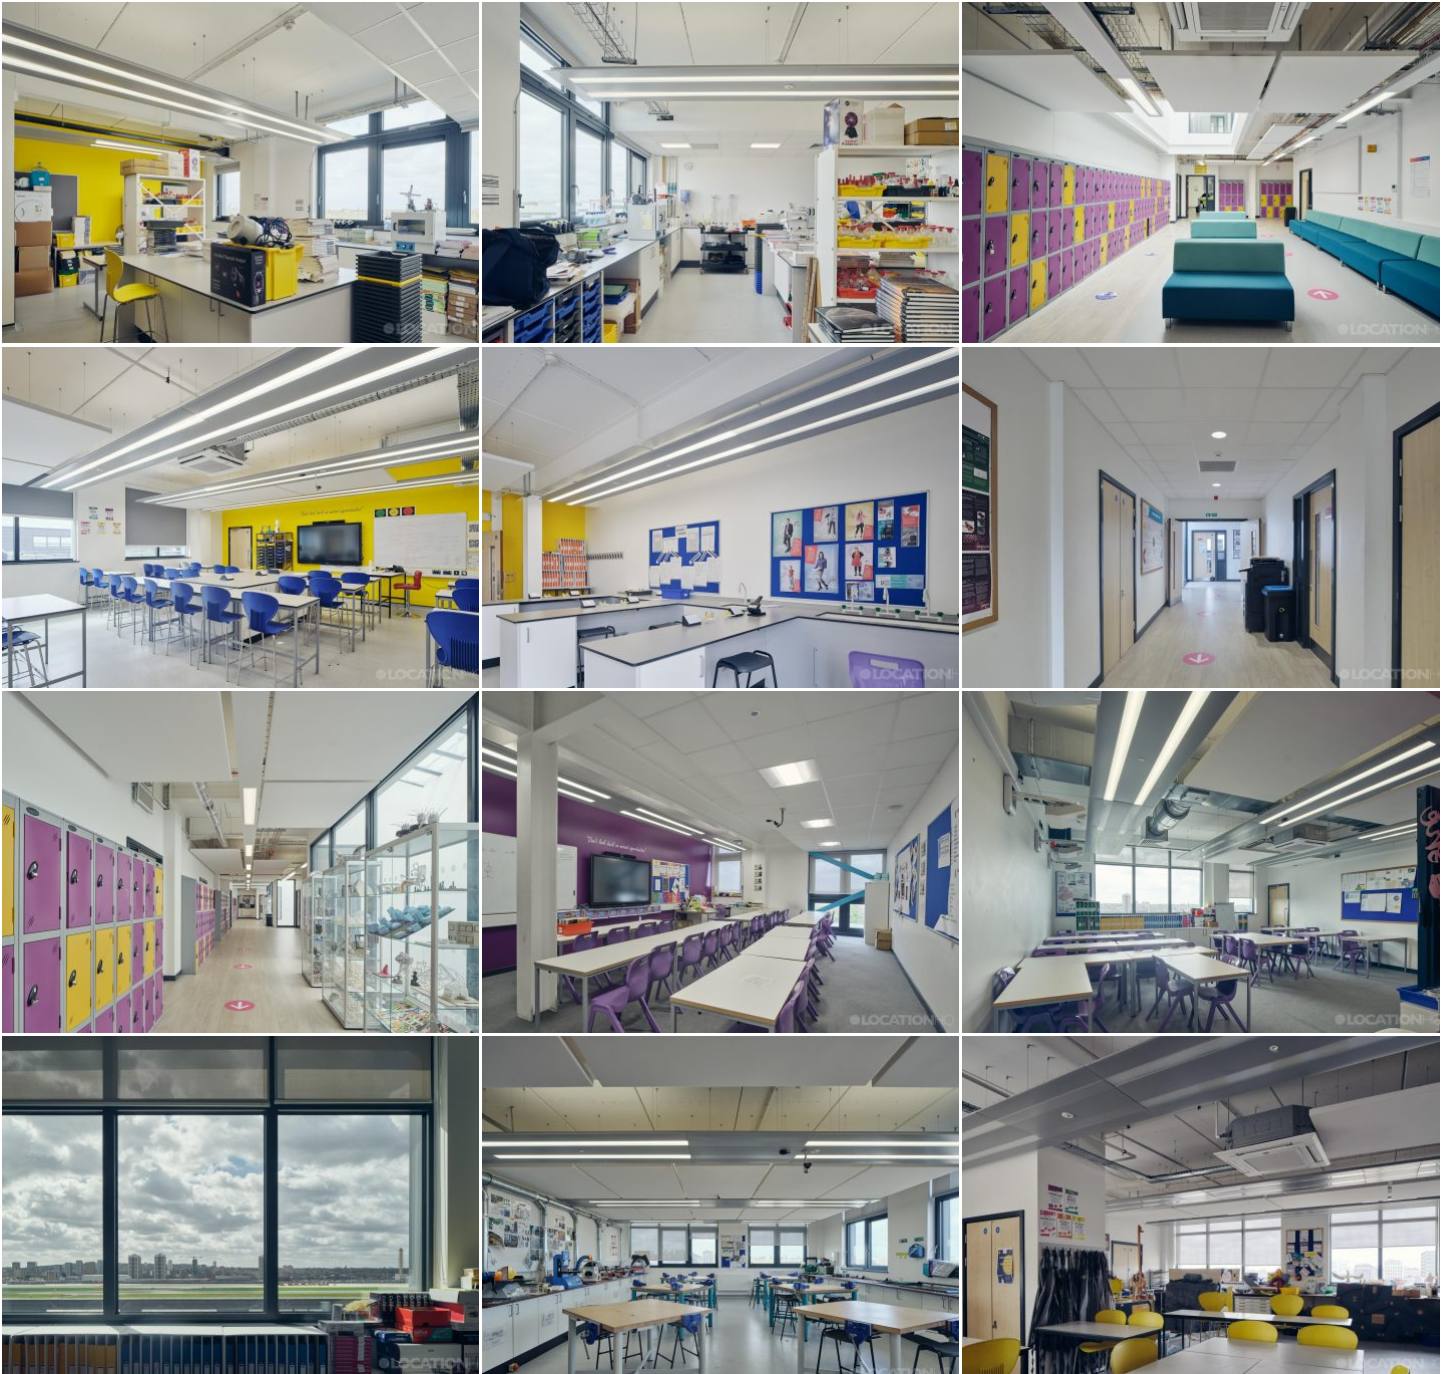

More information available on the [Location HQ website](https://www.locationhq.co.uk)

Tel: +44 (0) 203 302 0664 | E-mail: info@locationhq.co.uk

REF: 154597 DISTANCE FROM LONDON: East London