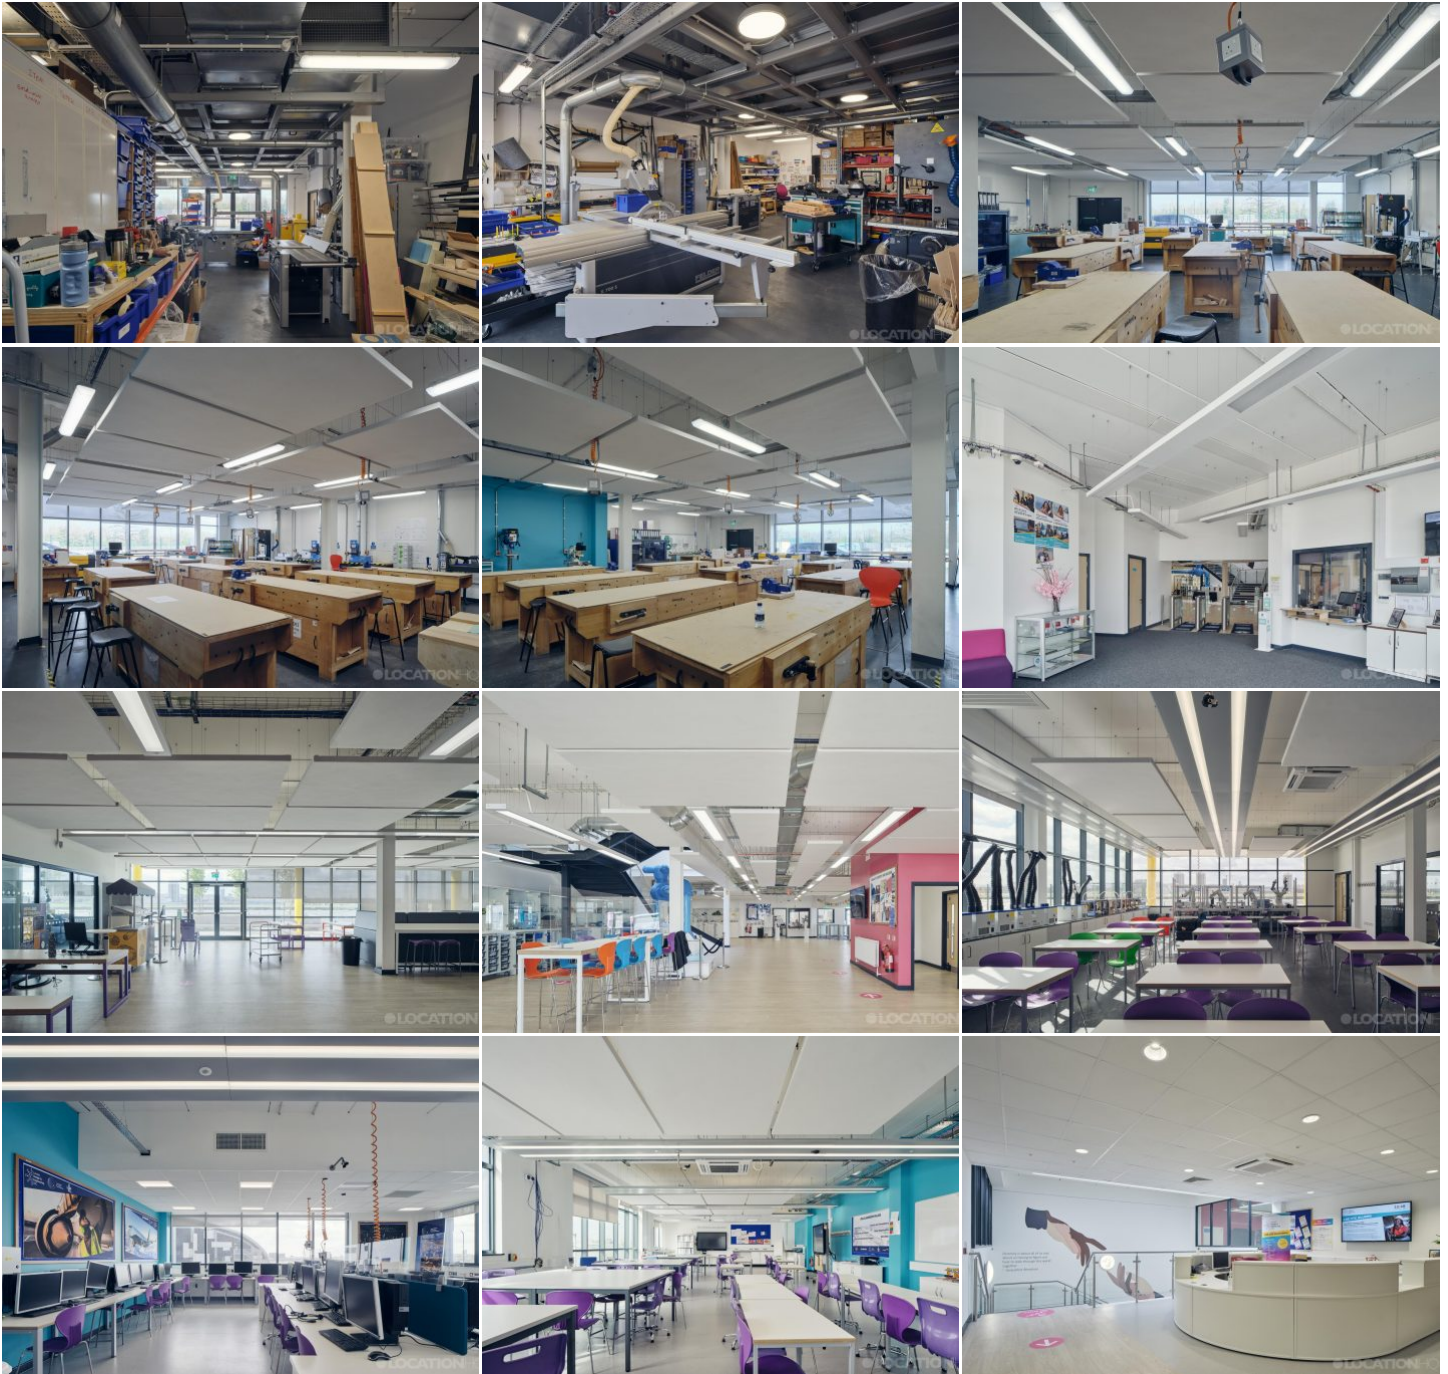

LOCATION HQ

More information available on the [Location HQ website](https://www.locationhq.co.uk)

Tel: +44 (0) 203 302 0664 | E-mail: info@locationhq.co.uk

REF: 154597 DISTANCE FROM LONDON: East London