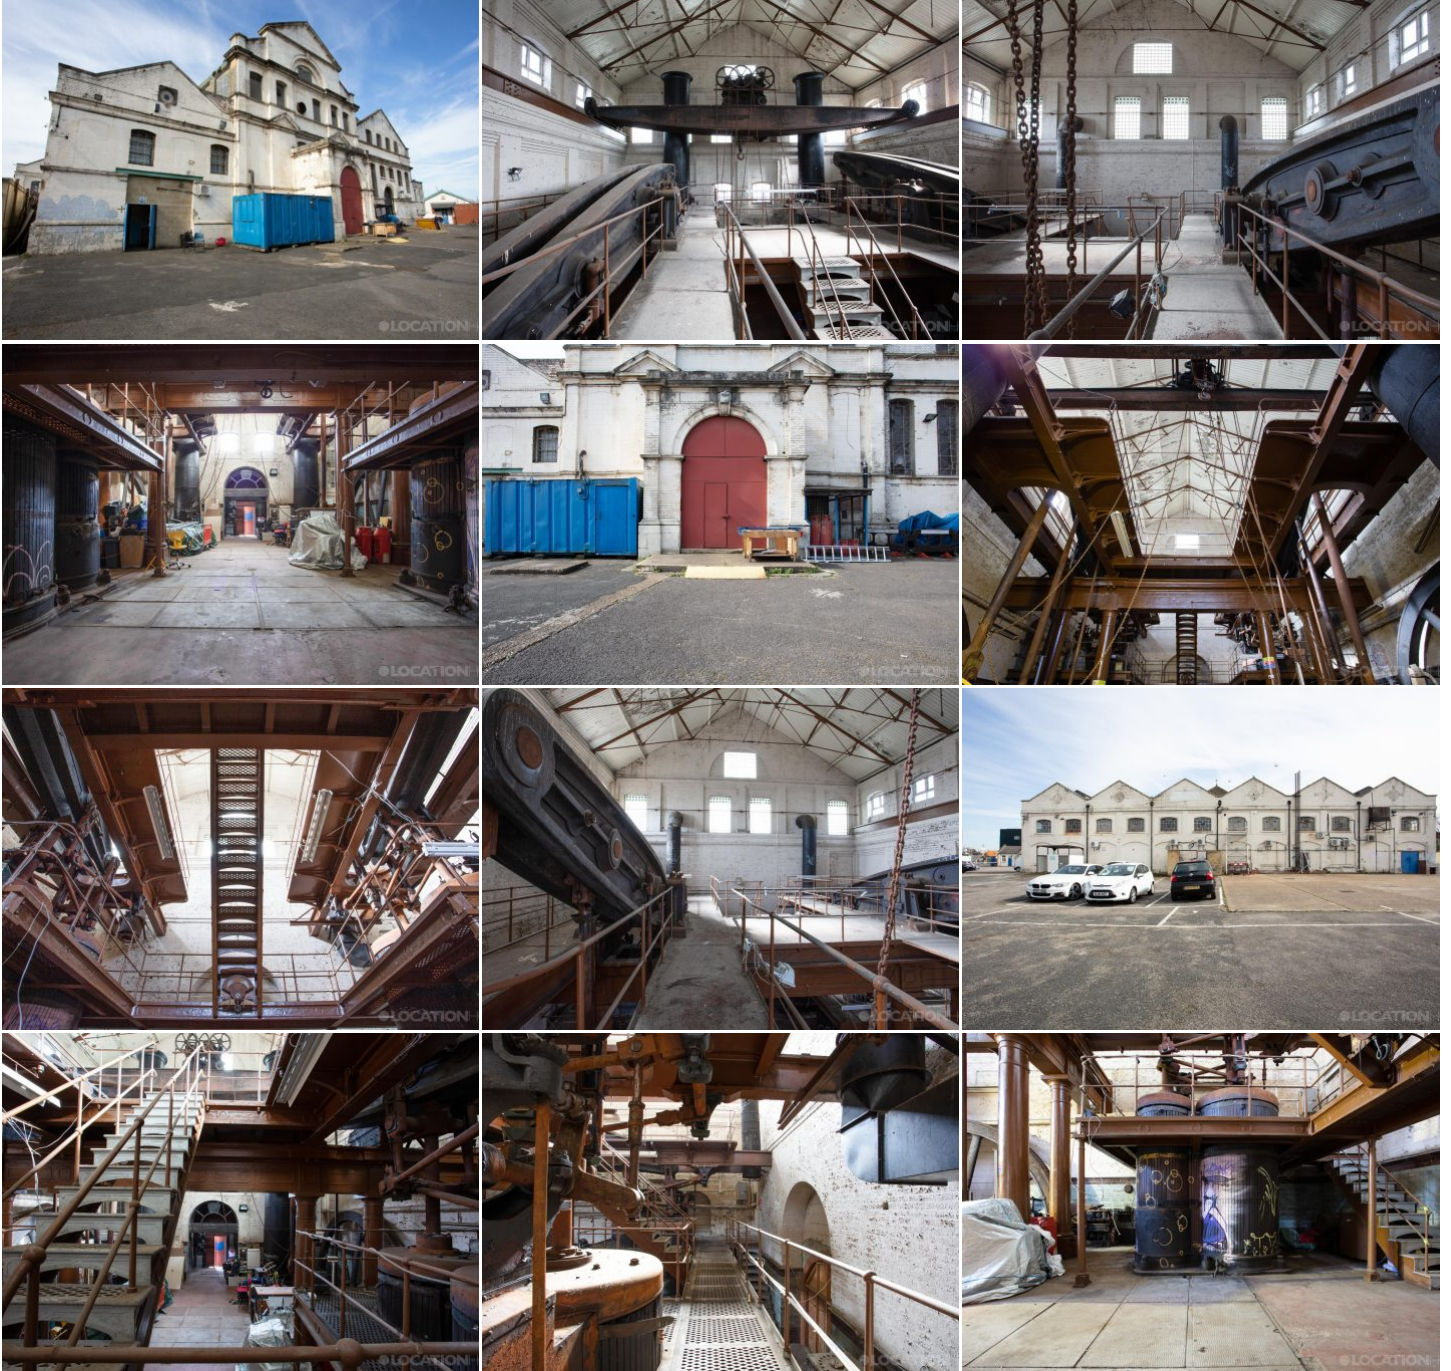

LOCATION HQ

More information available on the [Location HQ website](https://www.locationhq.co.uk)

Tel: +44 (0) 203 302 0664 | E-mail: info@locationhq.co.uk

REF: 580041 DISTANCE FROM LONDON: East London