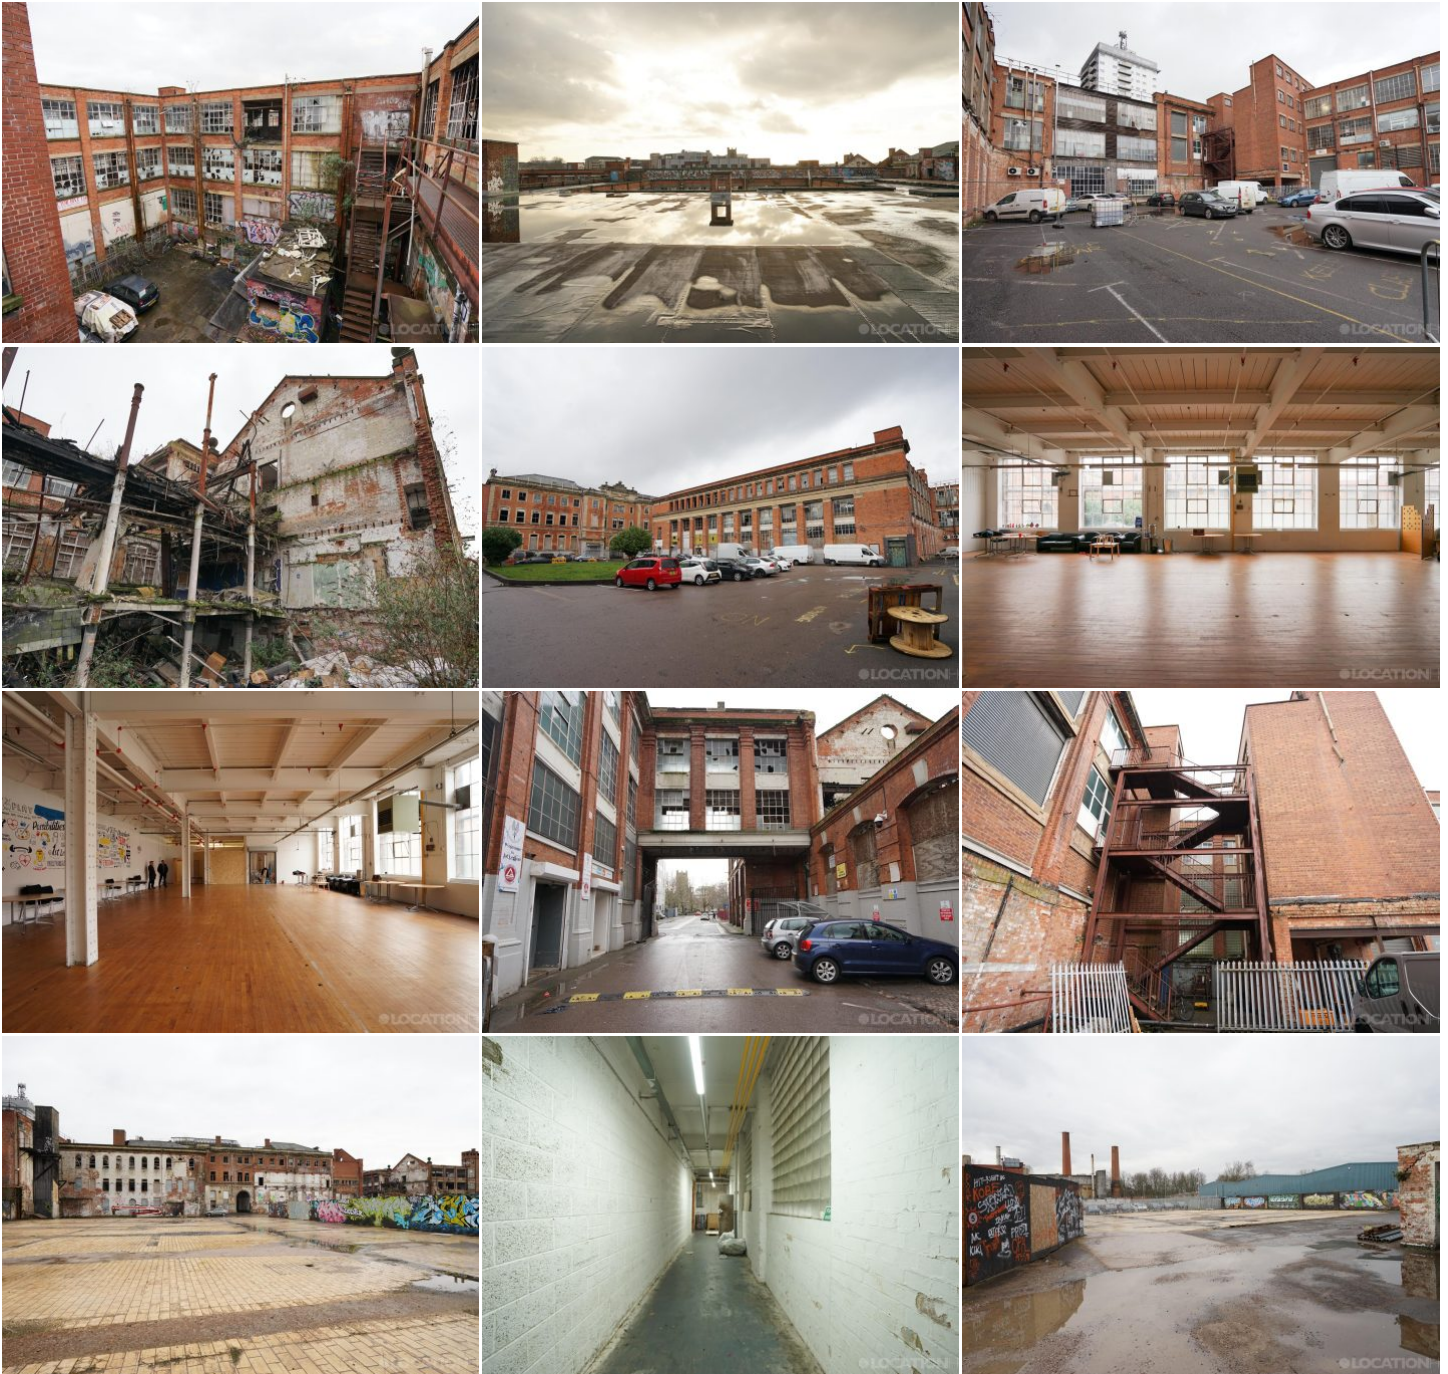

More information available on the [Location HQ website](https://www.locationhq.co.uk)

Tel: +44 (0) 203 302 0664 | E-mail: info@locationhq.co.uk

REF: 895666 DISTANCE FROM LONDON: 81 miles from the M25