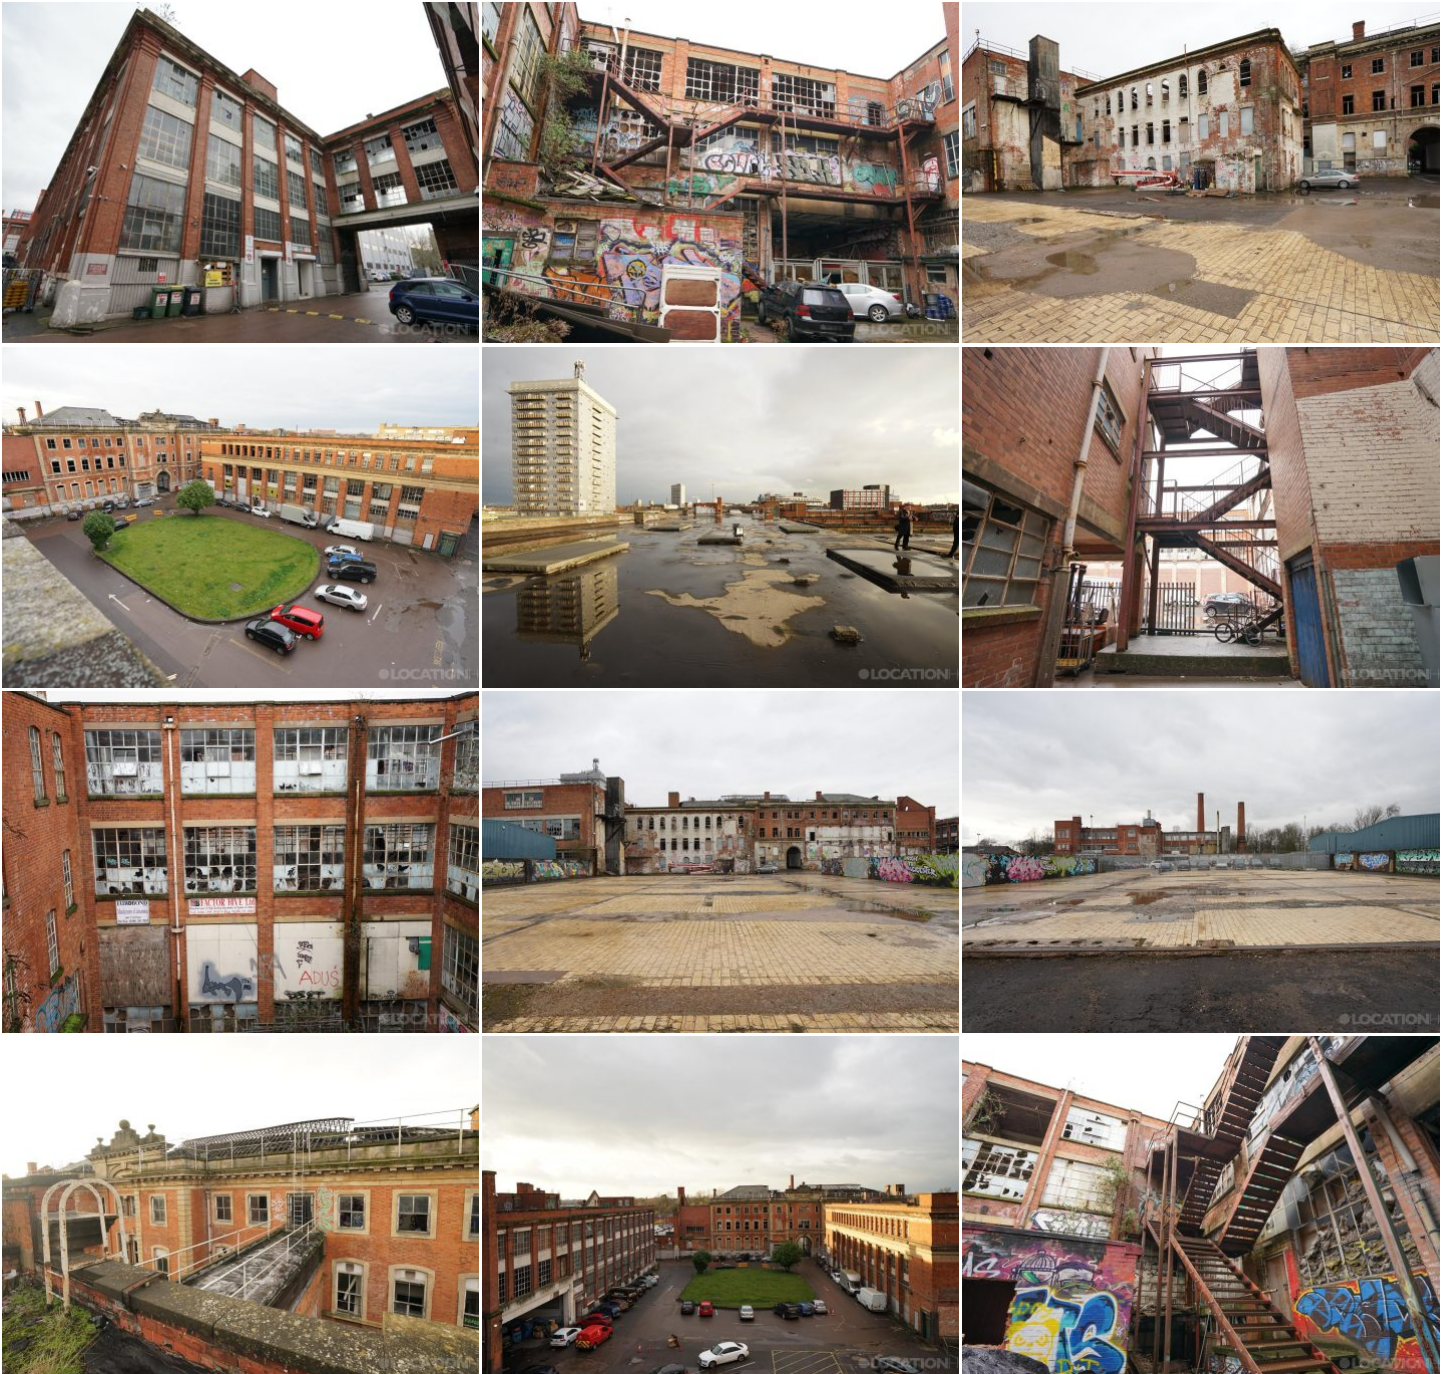

LOCATION HQ

More information available on the [Location HQ website](https://www.locationhq.co.uk)

Tel: +44 (0) 203 302 0664 | E-mail: info@locationhq.co.uk

REF: 895666 DISTANCE FROM LONDON: 81 miles from the M25