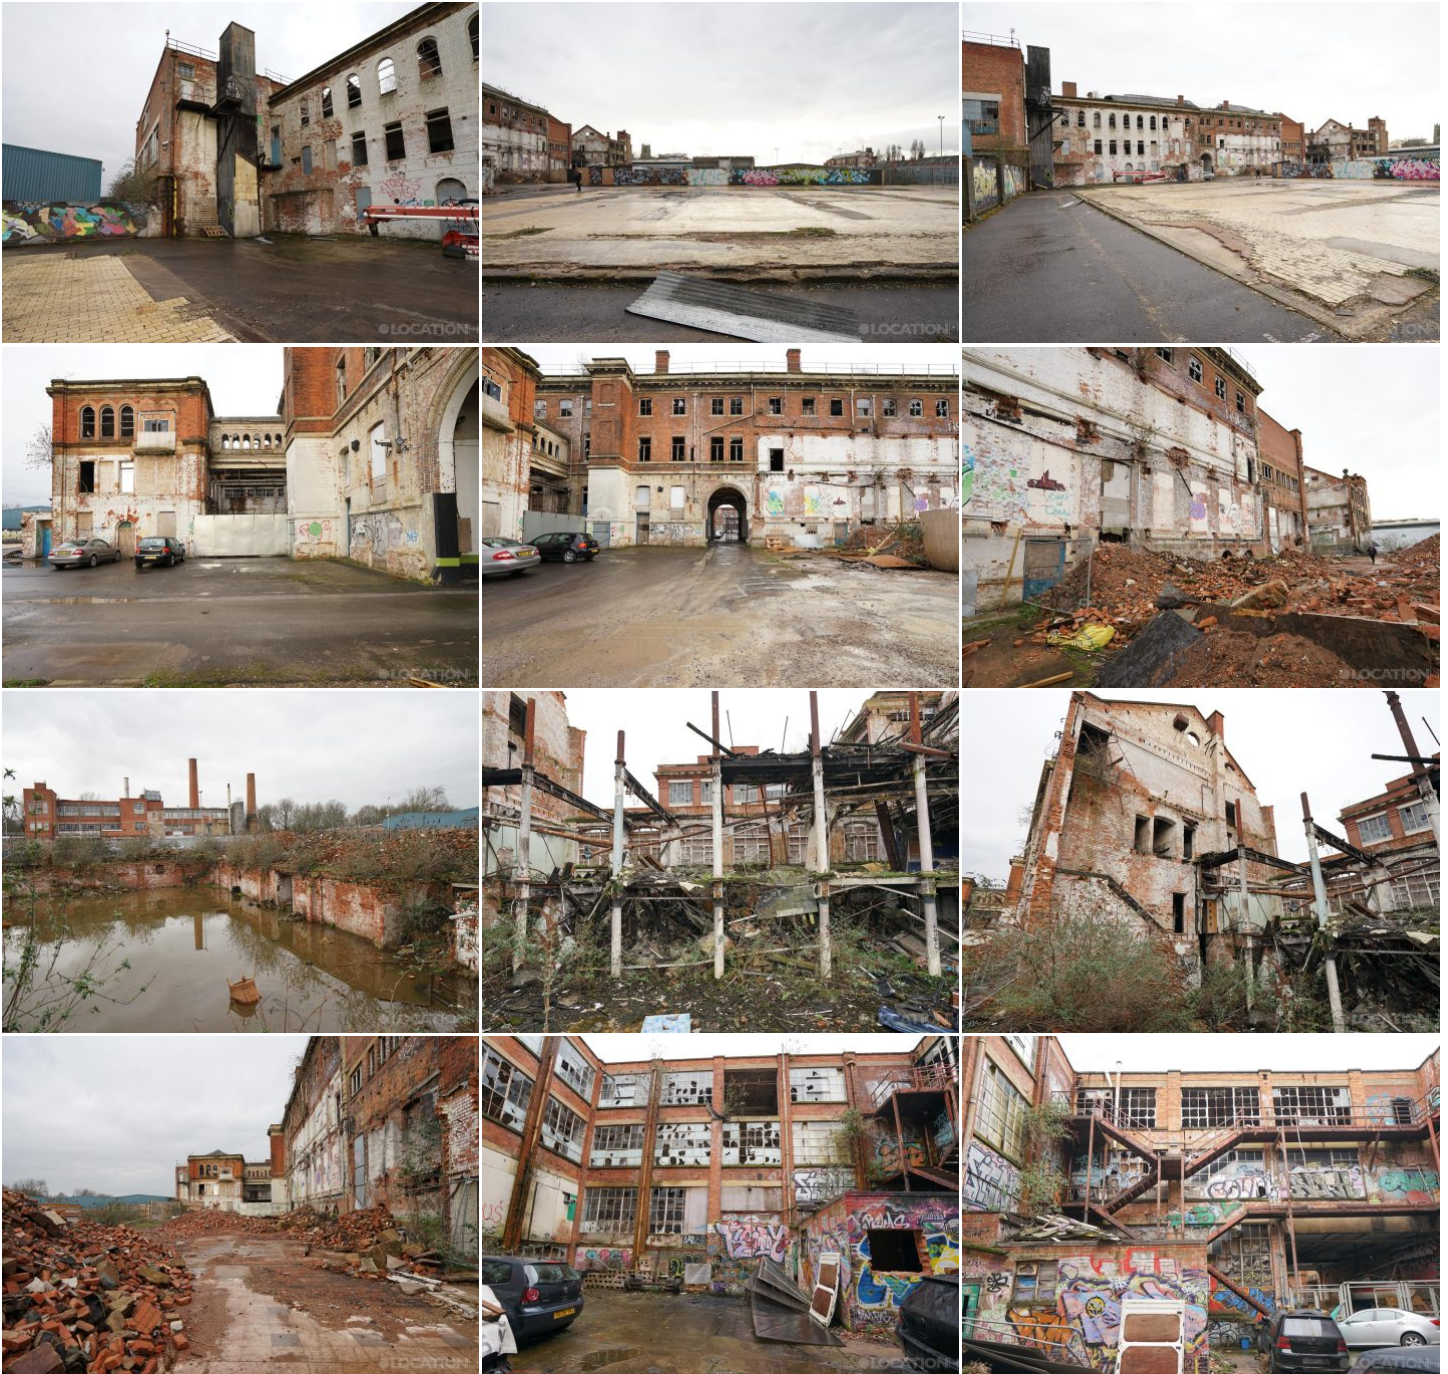

LOCATION HQ

More information available on the [Location HQ website](https://www.locationhq.co.uk)

Tel: +44 (0) 203 302 0664 | E-mail: info@locationhq.co.uk

REF: 895666 DISTANCE FROM LONDON: 81 miles from the M25