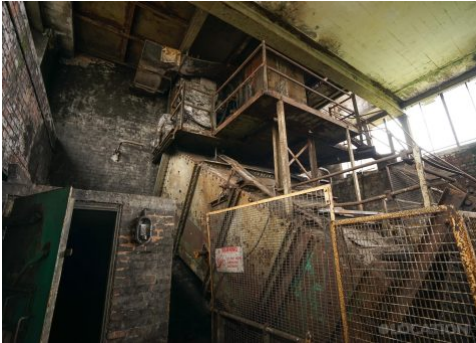

LOCATION HQ

More information available on the [Location HQ website](https://www.locationhq.co.uk)

Tel: +44 (0) 203 302 0664 | E-mail: info@locationhq.co.uk

REF: 999326 DISTANCE FROM LONDON: 124 miles from the M25