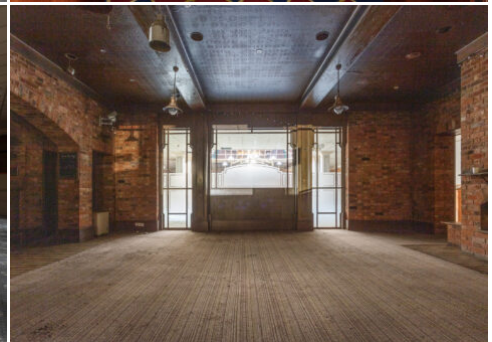

LOCATION HQ

More information available on the [Location HQ website](https://www.locationhq.co.uk)

Tel: +44 (0) 203 302 0664 | E-mail: info@locationhq.co.uk

REF: 153701 REGION: London DISTANCE FROM LONDON: Within M25