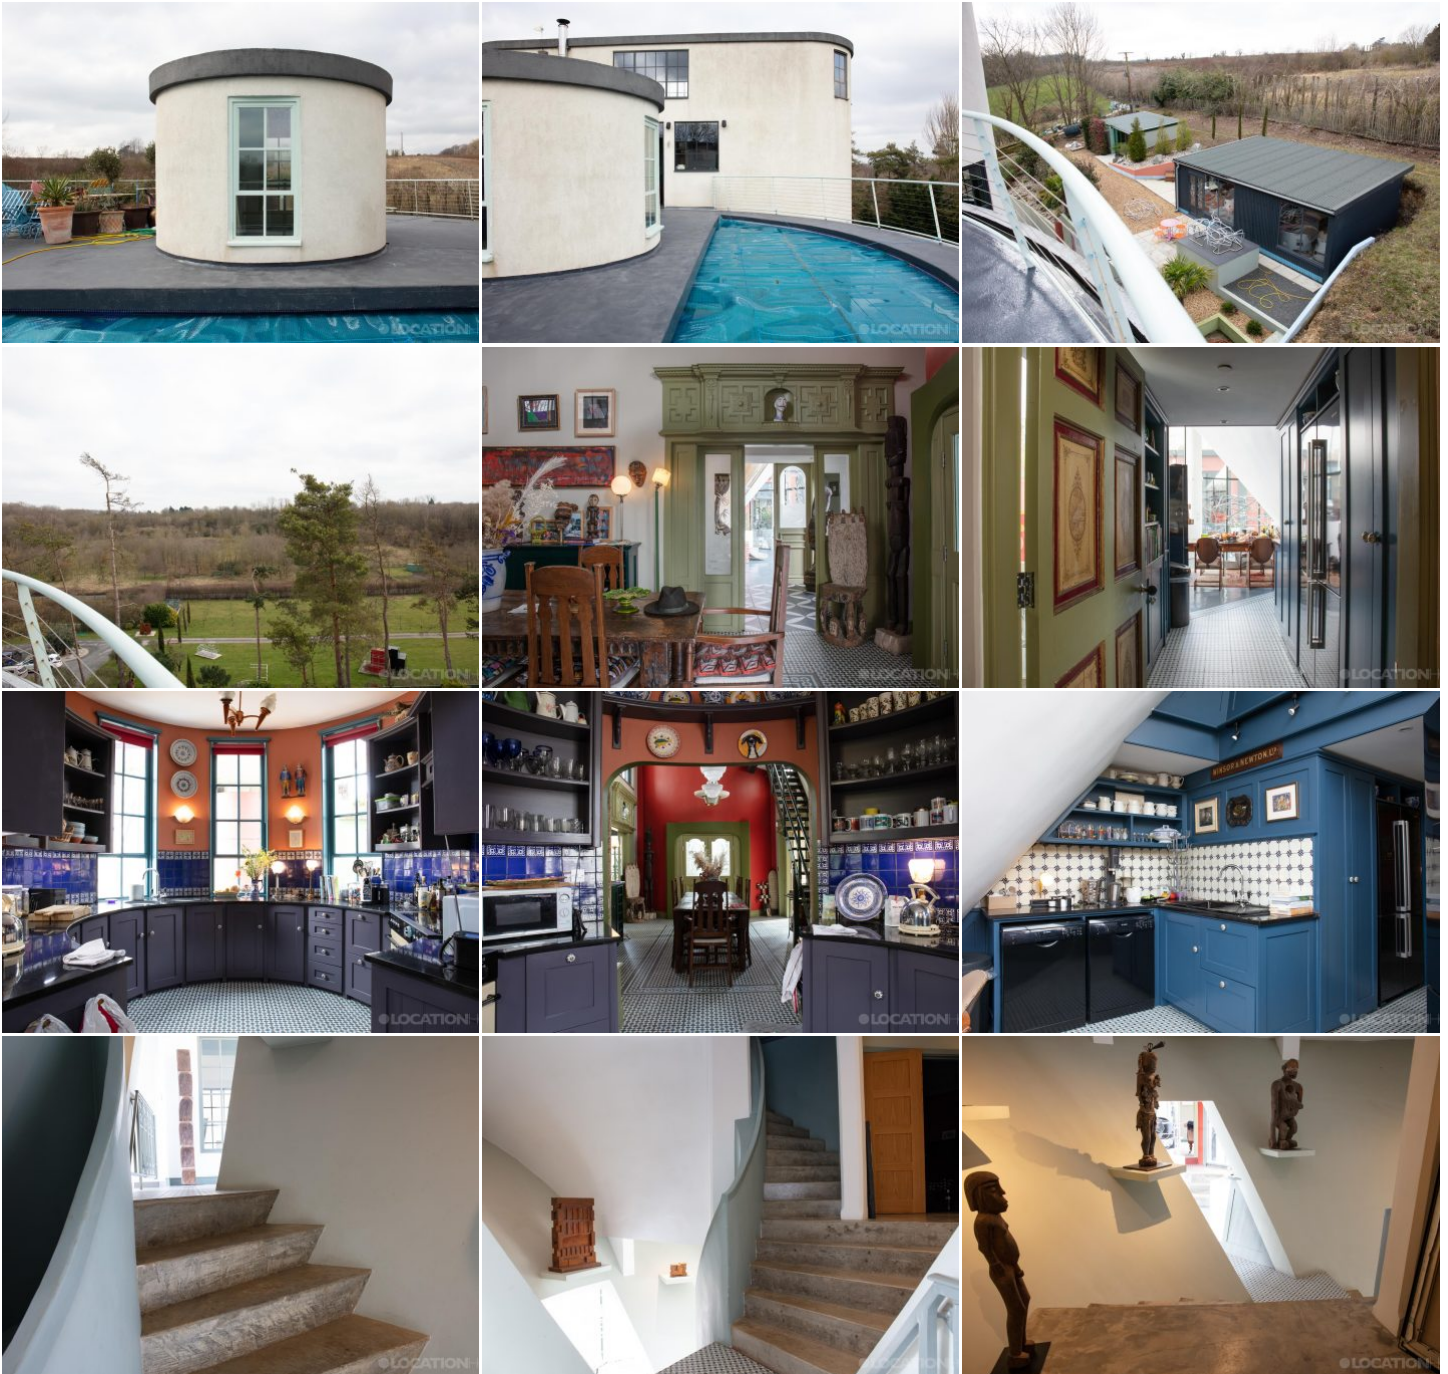

More information available on the [Location HQ website](https://www.locationhq.co.uk)

Tel: +44 (0) 203 302 0664 | E-mail: [info@locationhq.co.uk](mailto:info@locationhq.co.uk)

REF: 397859 DISTANCE FROM LONDON: 36 miles from the M25