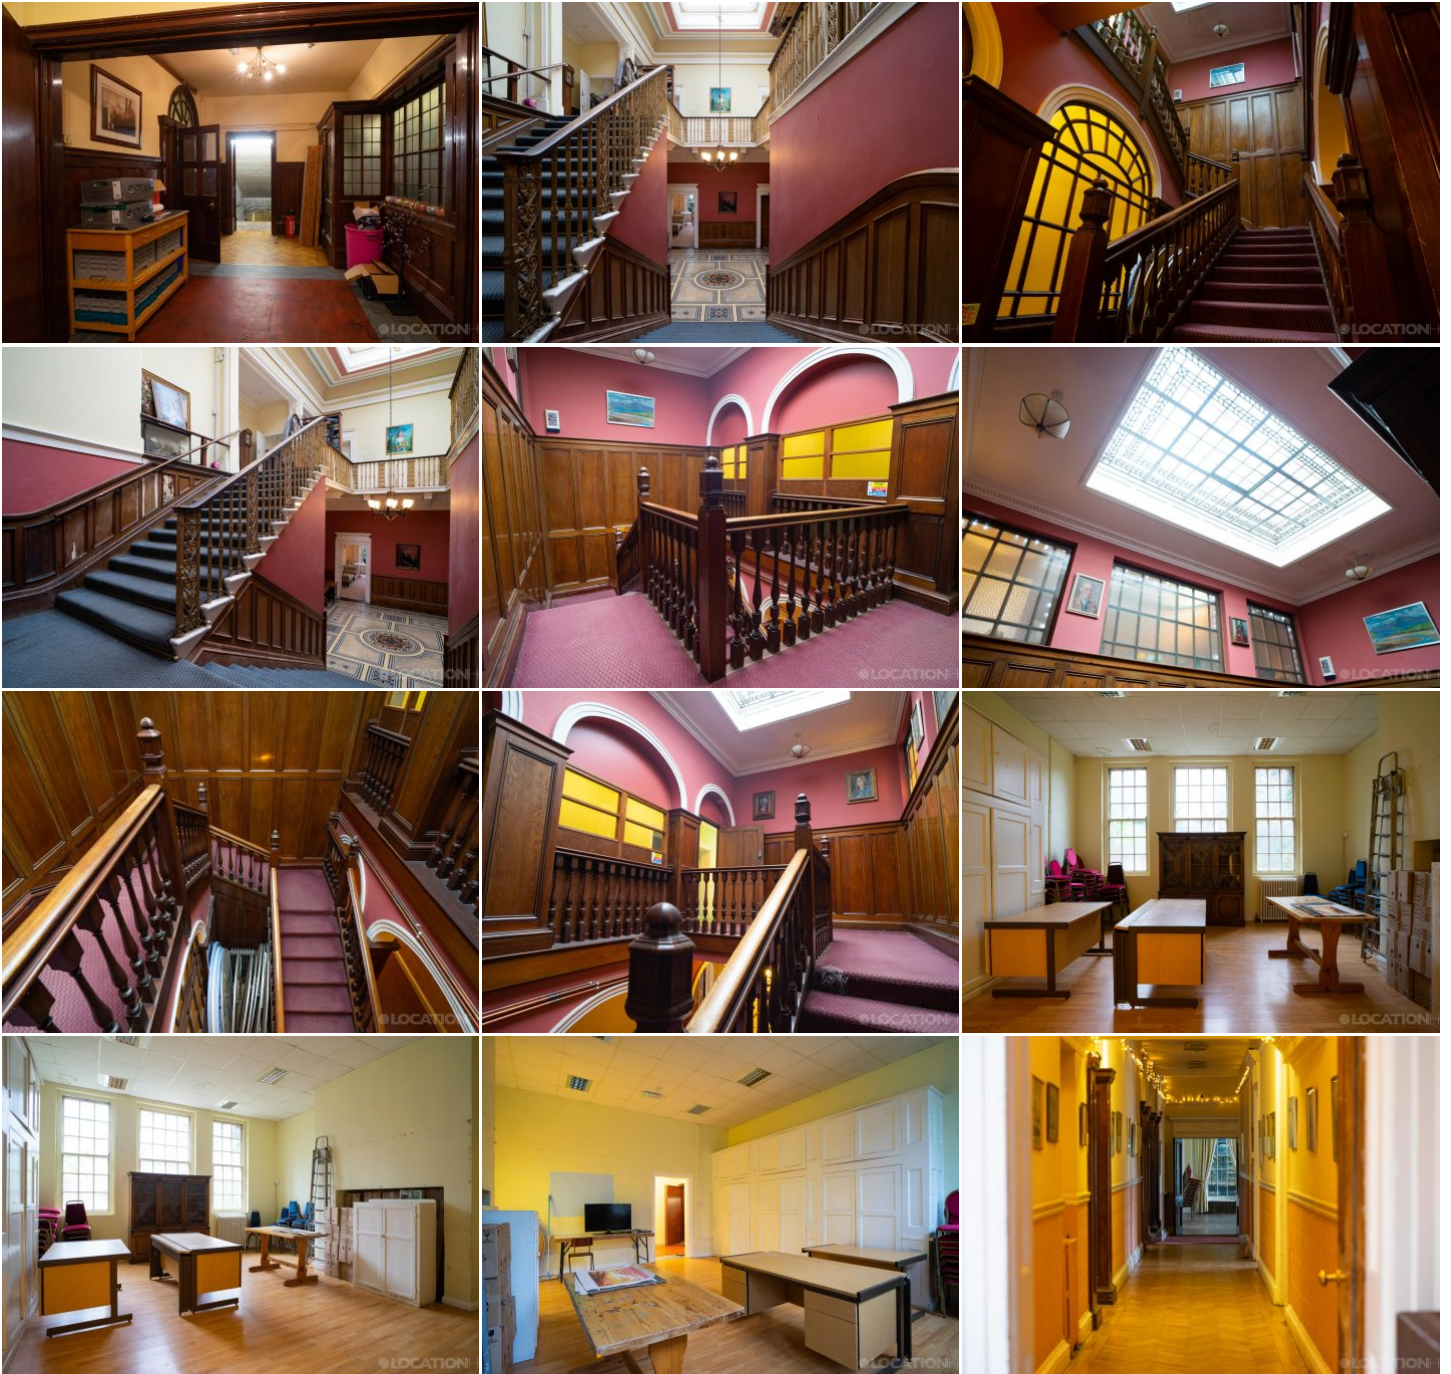

More information available on the [Location HQ website](https://www.locationhq.co.uk)

Tel: +44 (0) 203 302 0664 | E-mail: info@locationhq.co.uk

REF: 202917 REGION: Hertfordshire DISTANCE FROM LONDON: Within M25