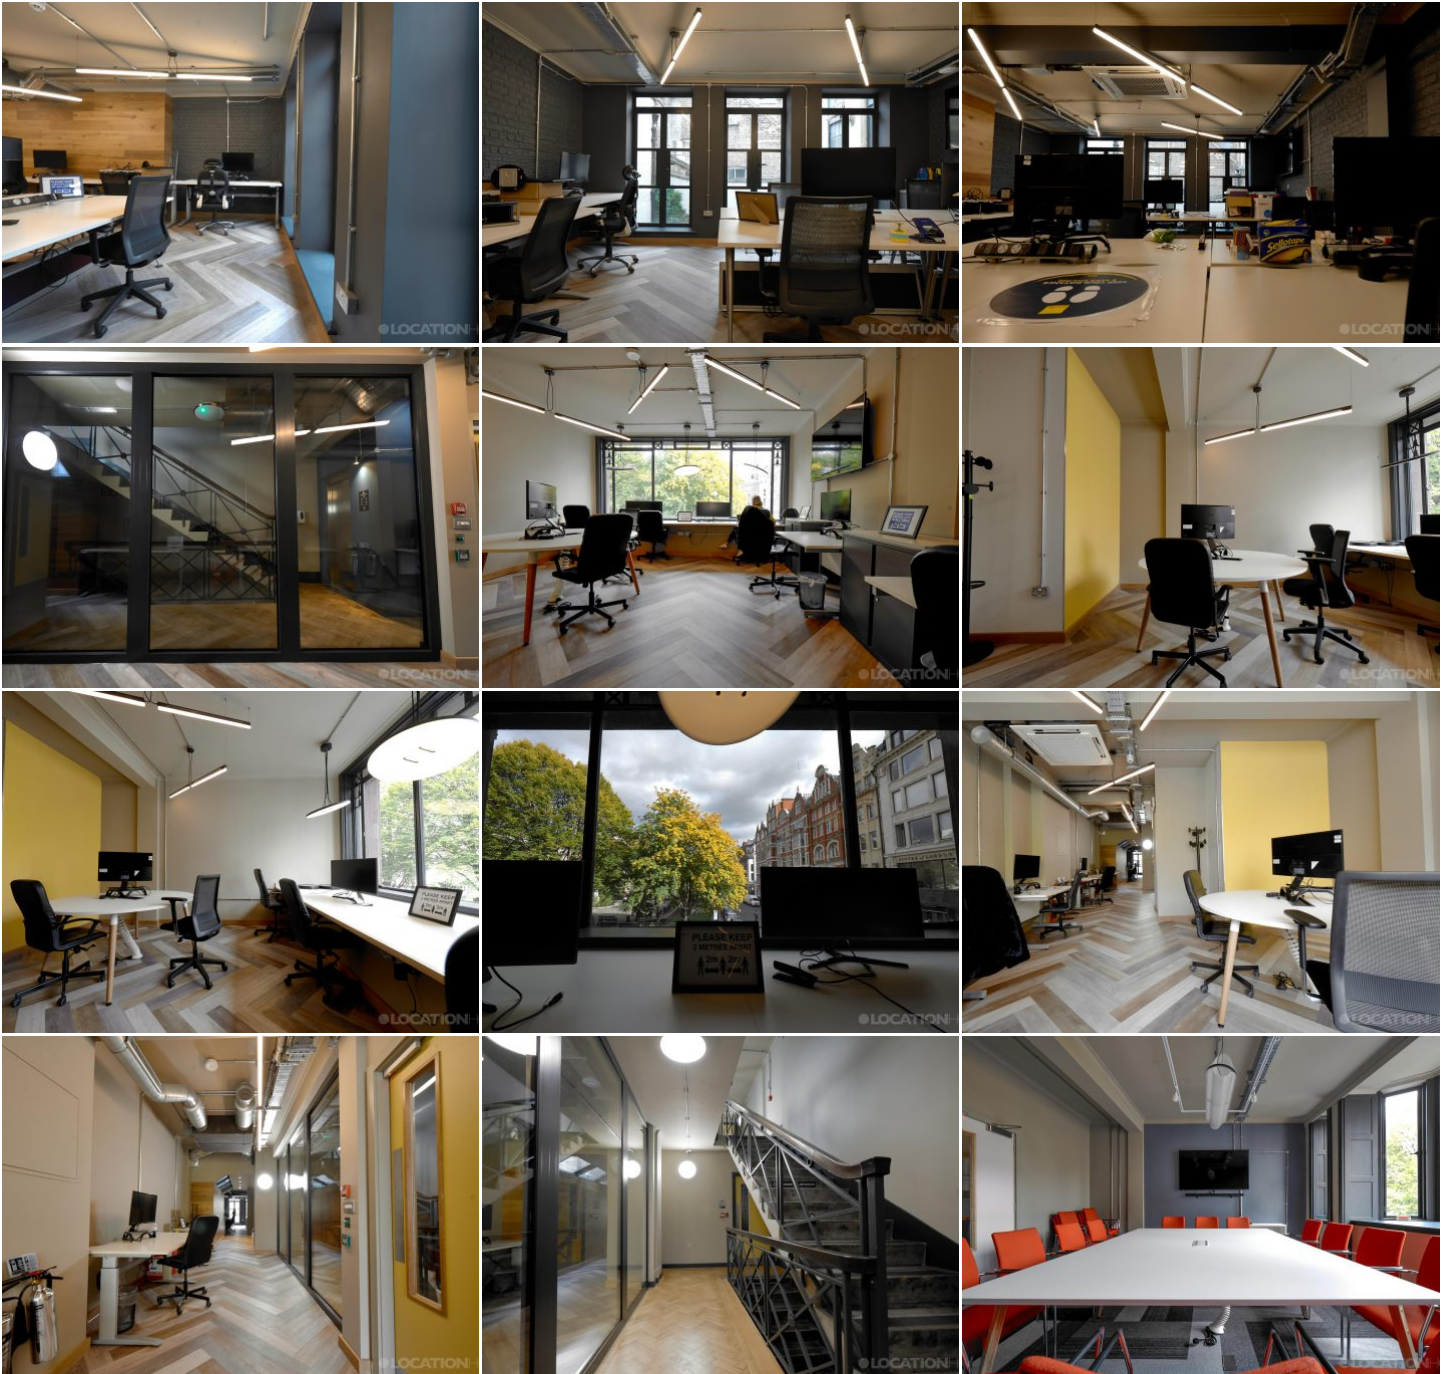

LOCATION HQ

More information available on the [Location HQ website](#)

Tel: +44 (0) 203 302 0664 | E-mail: info@locationhq.co.uk

REF: 103425 DISTANCE FROM LONDON: Central London