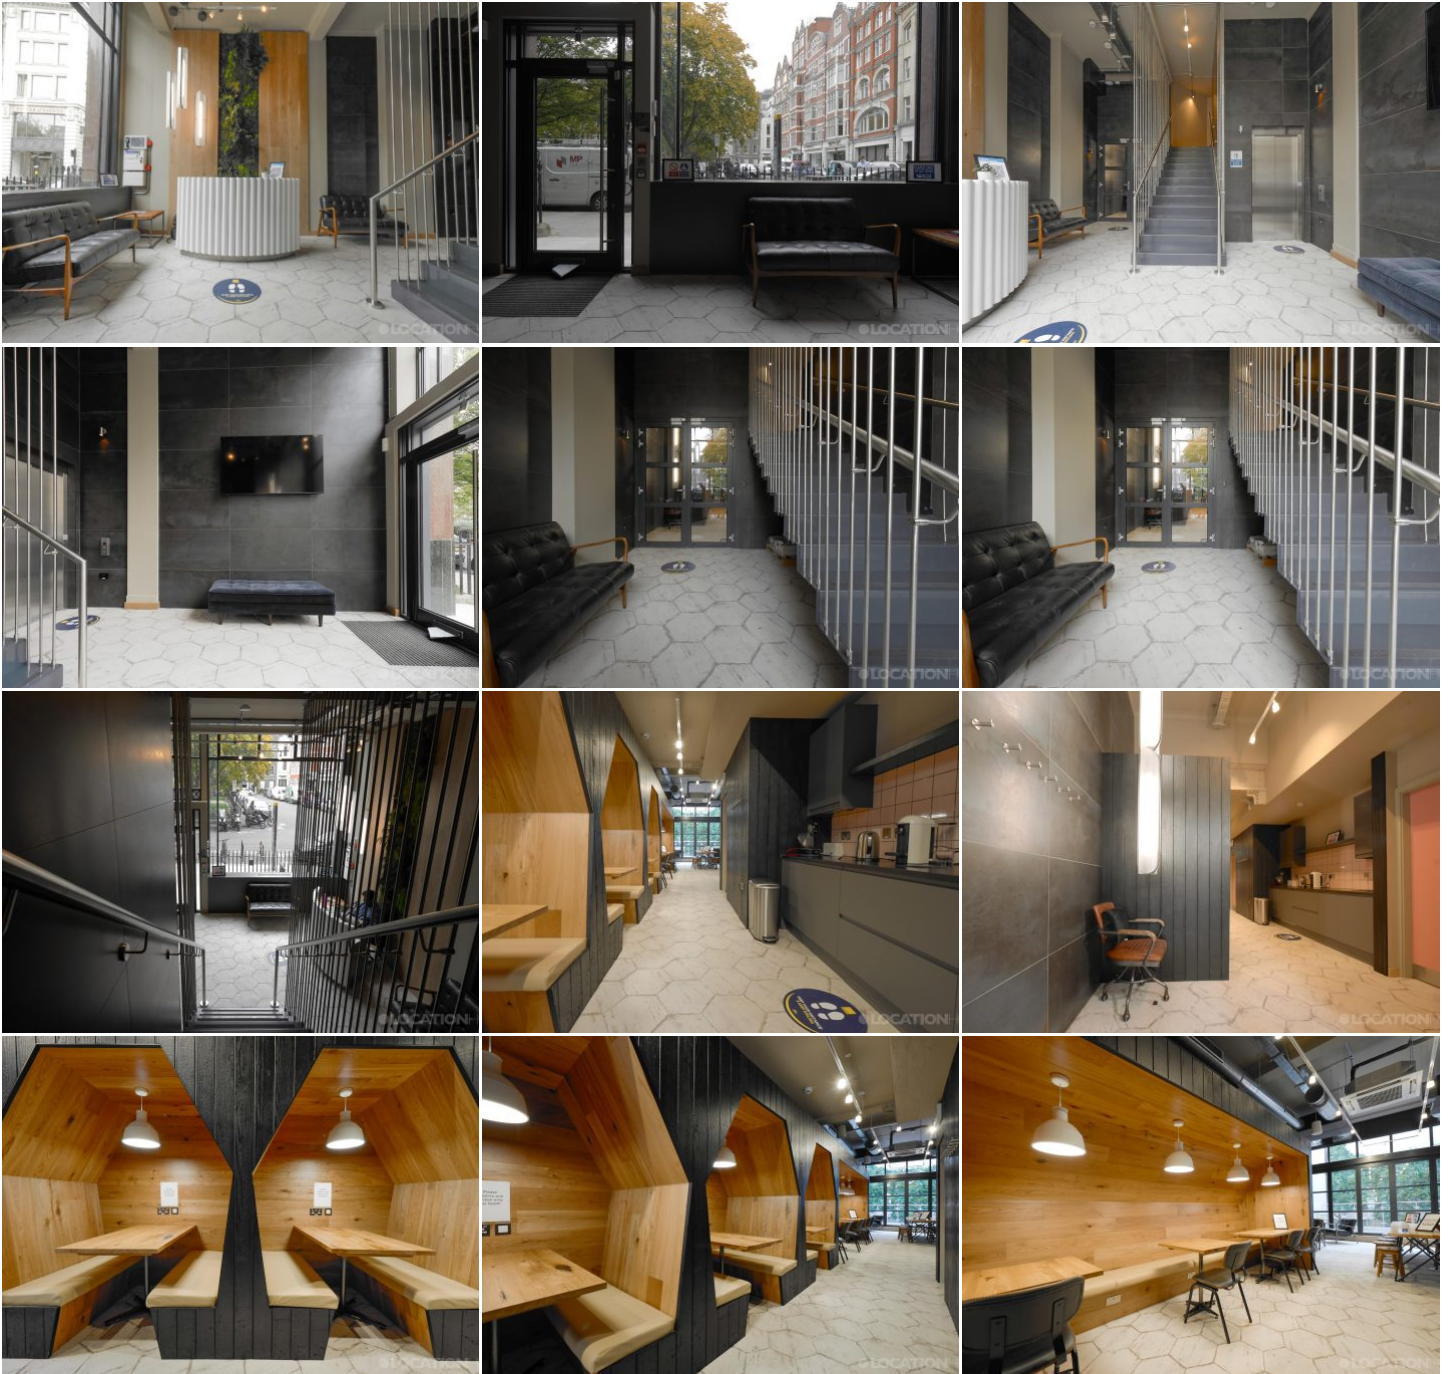

LOCATION HQ

More information available on the [Location HQ website](https://www.locationhq.co.uk)

Tel: +44 (0) 203 302 0664 | E-mail: info@locationhq.co.uk

REF: 103425 DISTANCE FROM LONDON: Central London