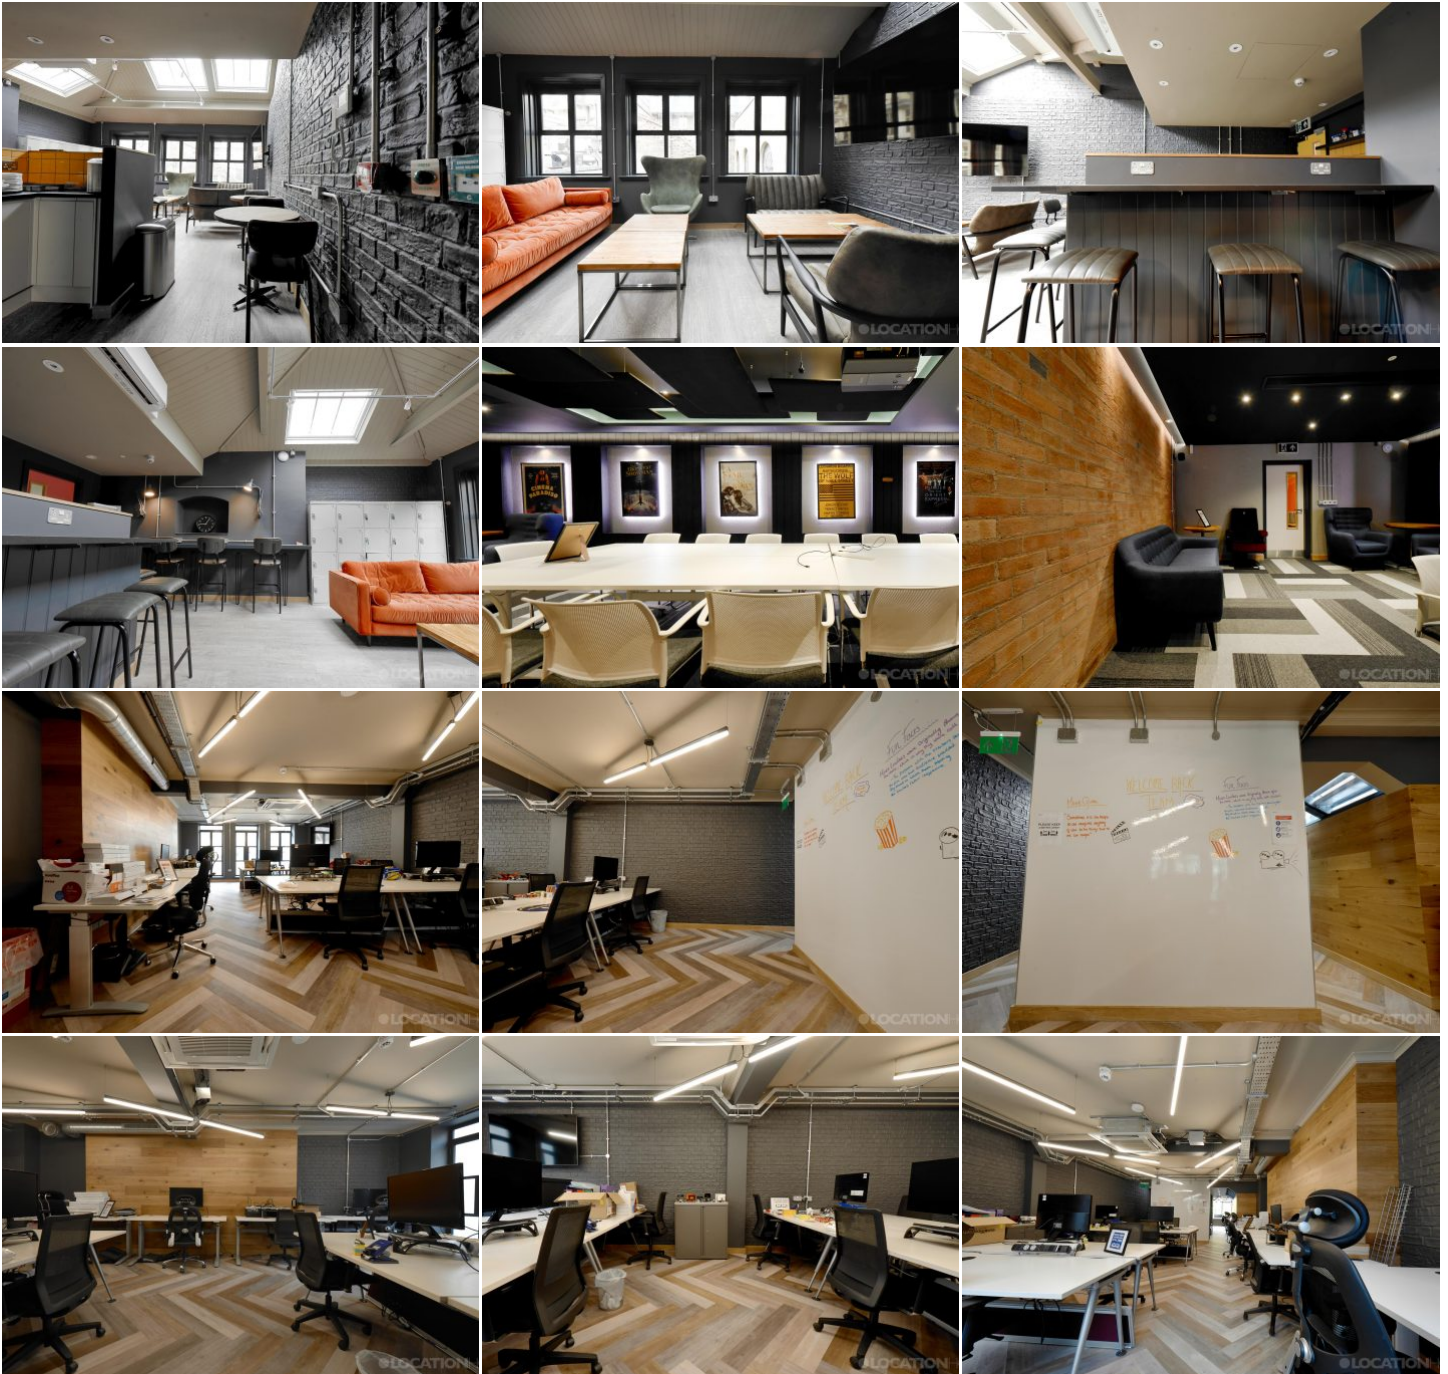

LOCATION HQ

More information available on the [Location HQ website](#)

Tel: +44 (0) 203 302 0664 | E-mail: info@locationhq.co.uk

REF: 103425 DISTANCE FROM LONDON: Central London