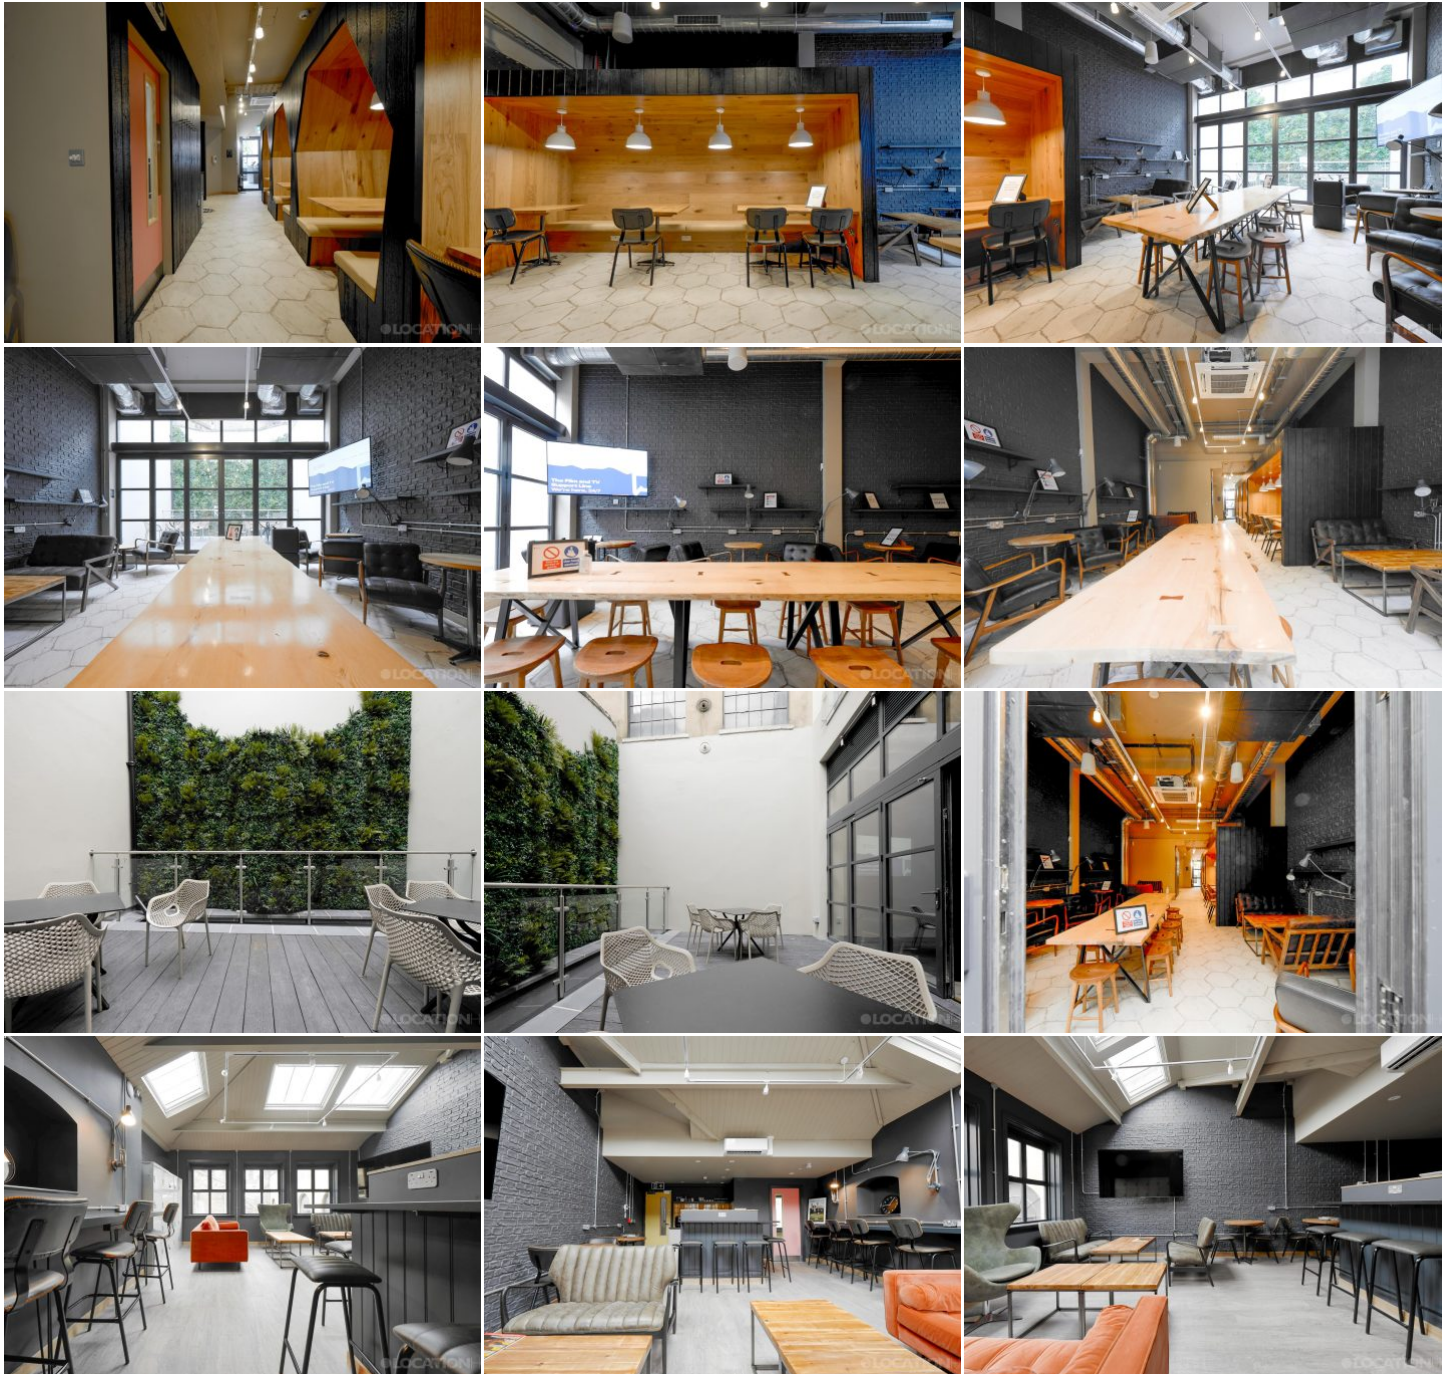

LOCATION HQ

More information available on the [Location HQ website](https://www.locationhq.co.uk)

Tel: +44 (0) 203 302 0664 | E-mail: info@locationhq.co.uk

REF: 103425 DISTANCE FROM LONDON: Central London