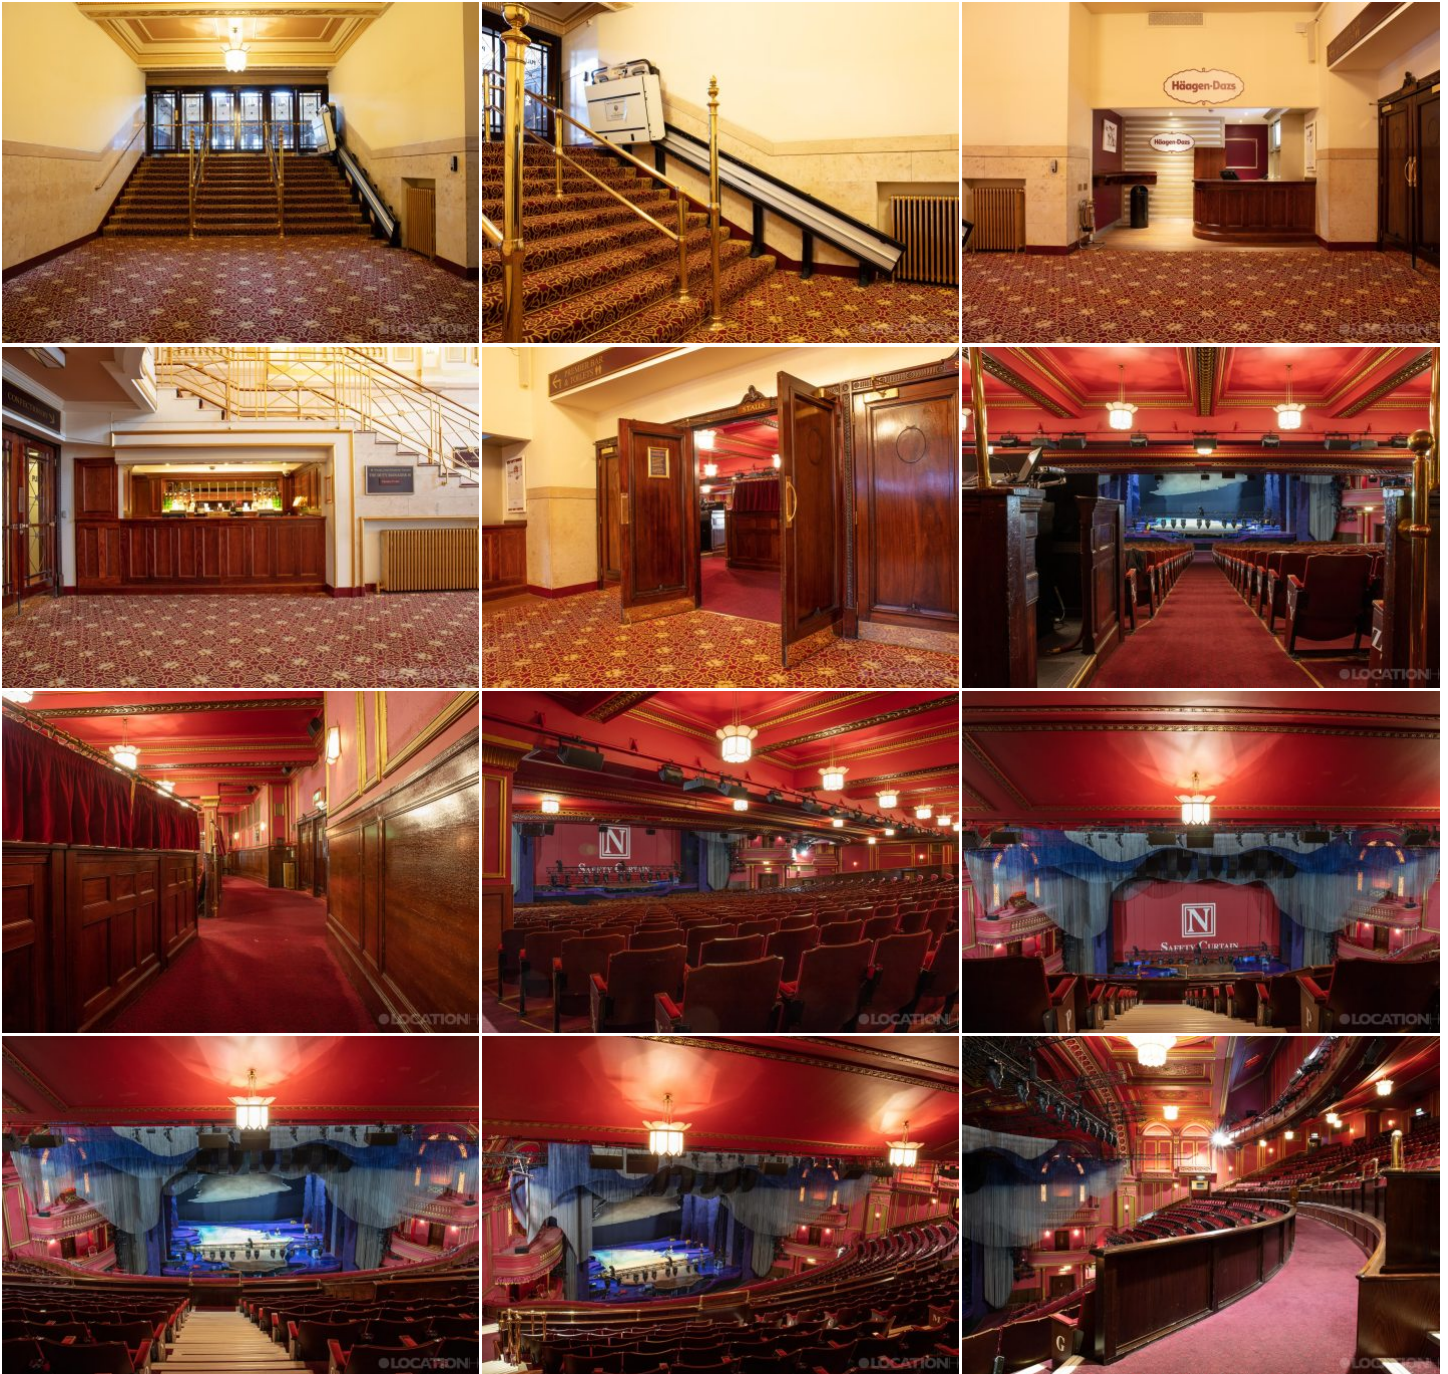

More information available on the [Location HQ website](#)

Tel: +44 (0) 203 302 0664 | E-mail: info@locationhq.co.uk

REF: 977400 DISTANCE FROM LONDON: Central London