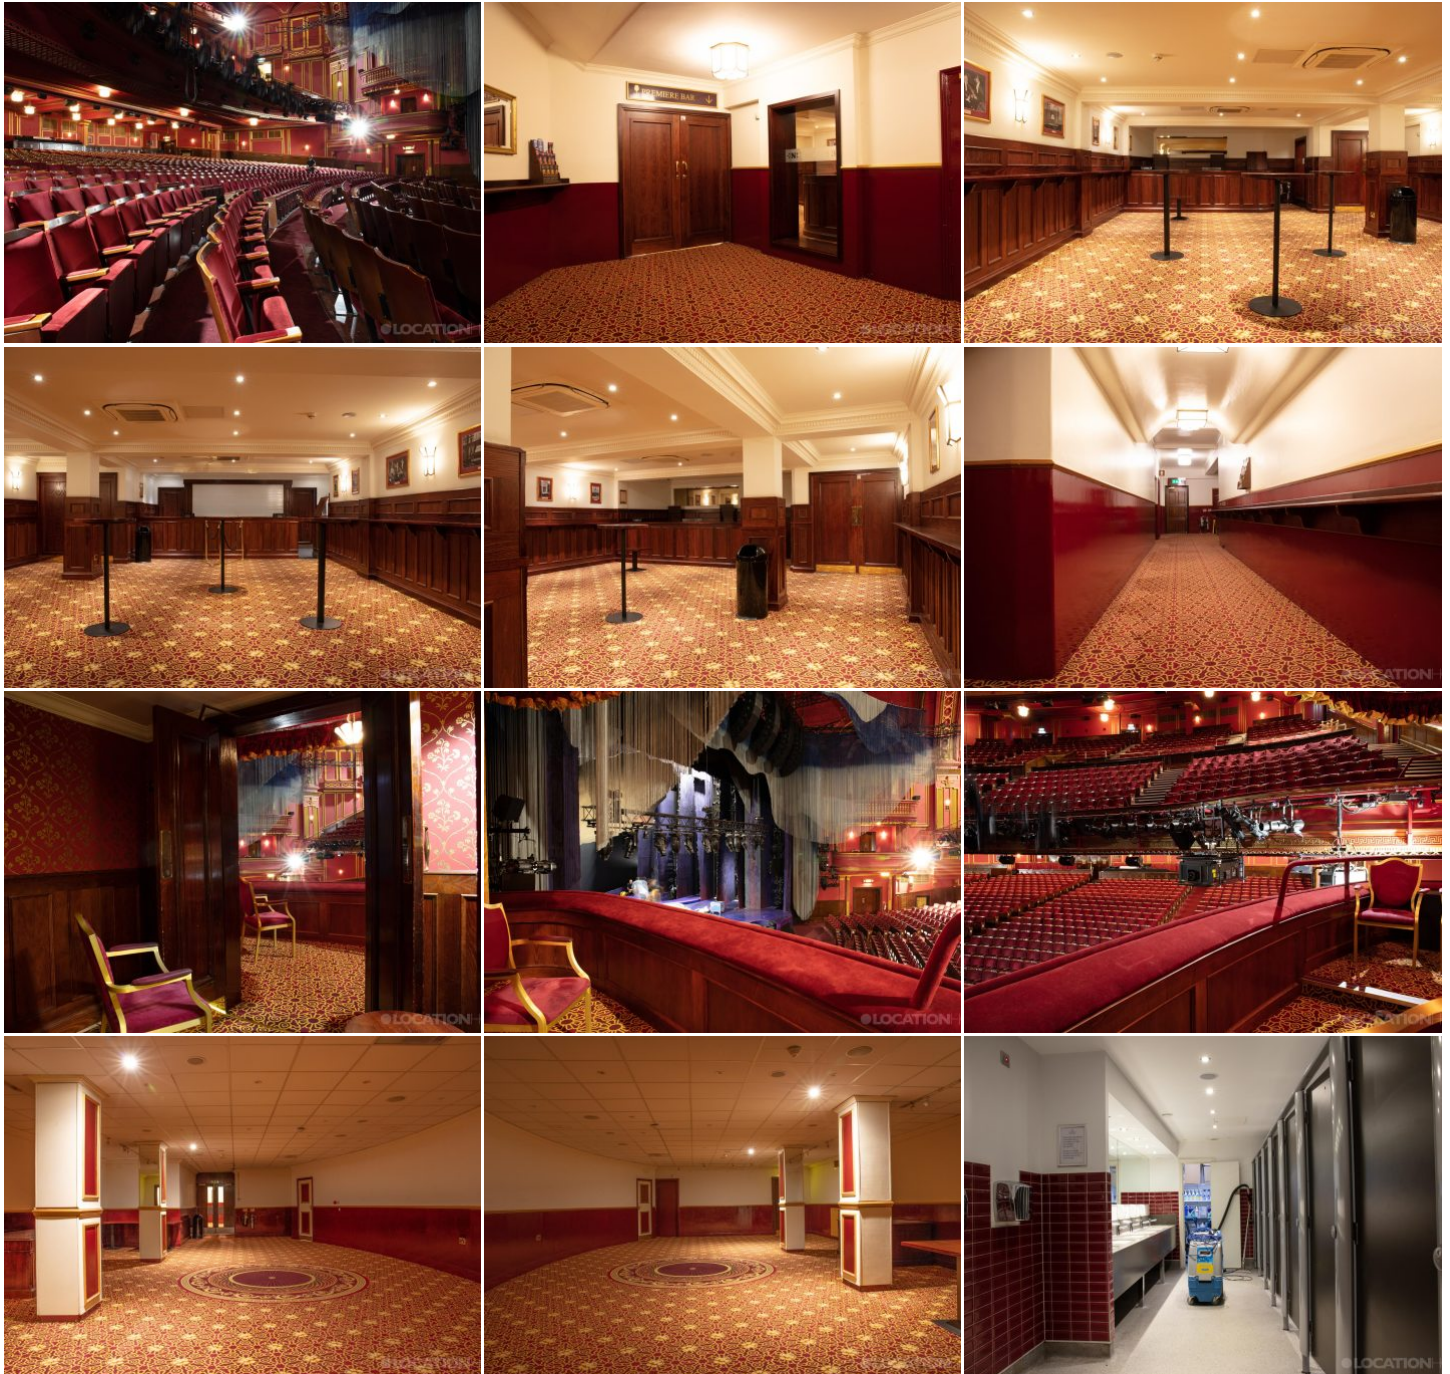

REF: 977400 DISTANCE FROM LONDON: Central London

More information available on the [Location HQ website](#)

Tel: +44 (0) 203 302 0664 | E-mail: info@locationhq.co.uk

REF: 977400 DISTANCE FROM LONDON: Central London