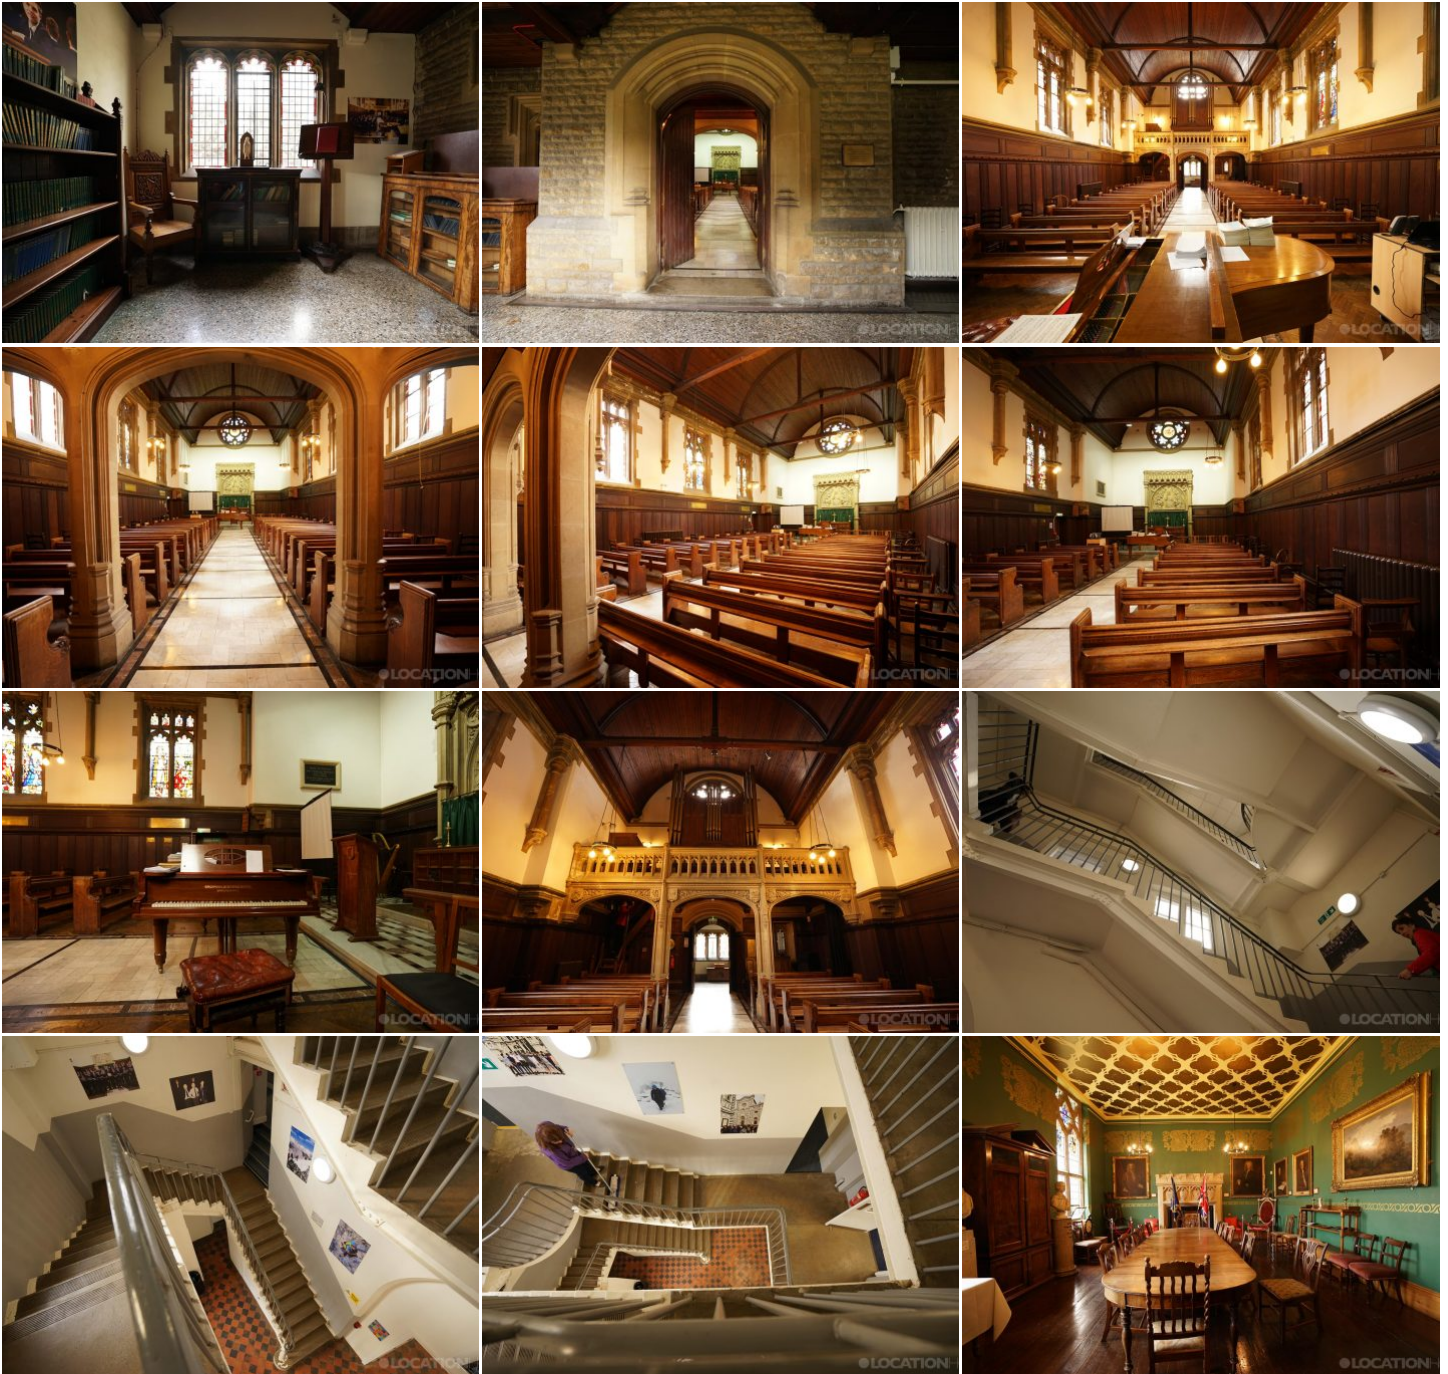

More information available on the [Location HQ website](https://www.locationhq.co.uk)

Tel: +44 (0) 203 302 0664 | E-mail: [info@locationhq.co.uk](mailto:info@locationhq.co.uk)

REF: 319887 DISTANCE FROM LONDON: Inside the M25