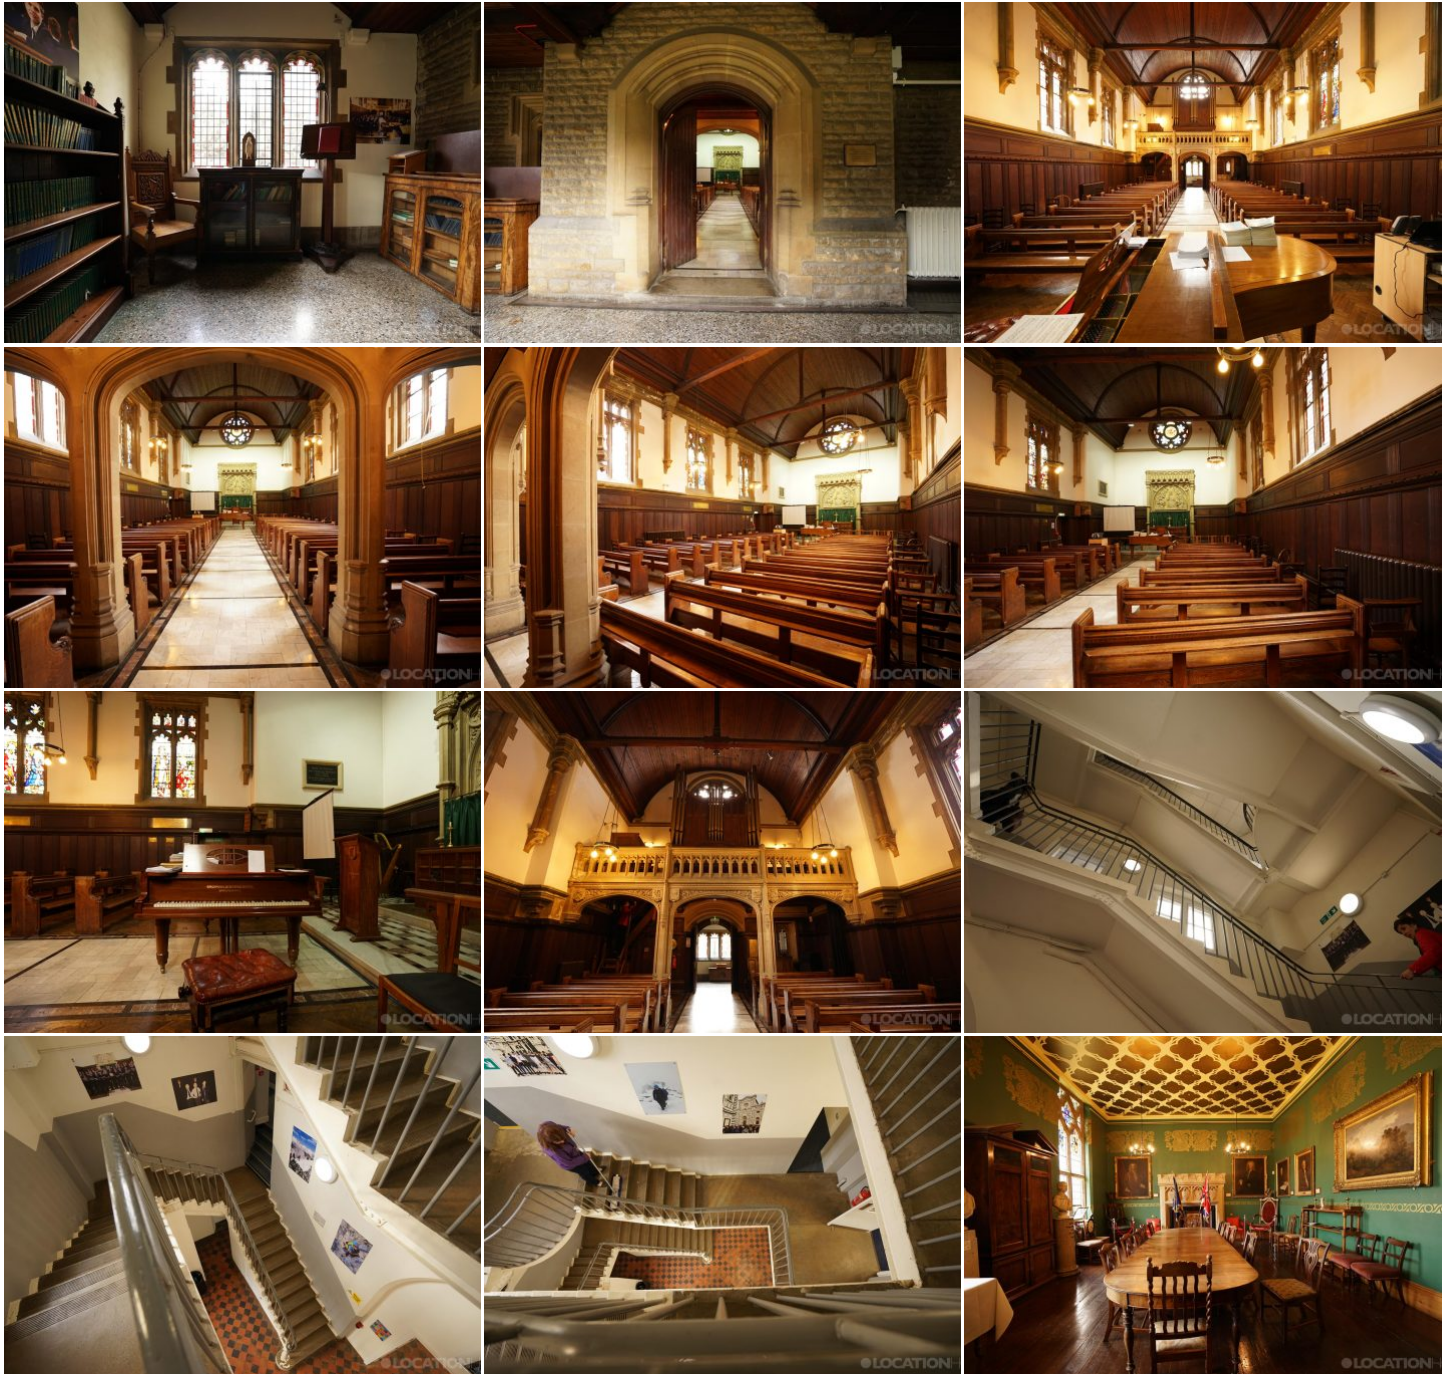

More information available on the [Location HQ website](https://www.locationhq.co.uk)

Tel: +44 (0) 203 302 0664 | E-mail: [info@locationhq.co.uk](mailto:info@locationhq.co.uk)

REF: 319887 DISTANCE FROM LONDON: Inside the M25