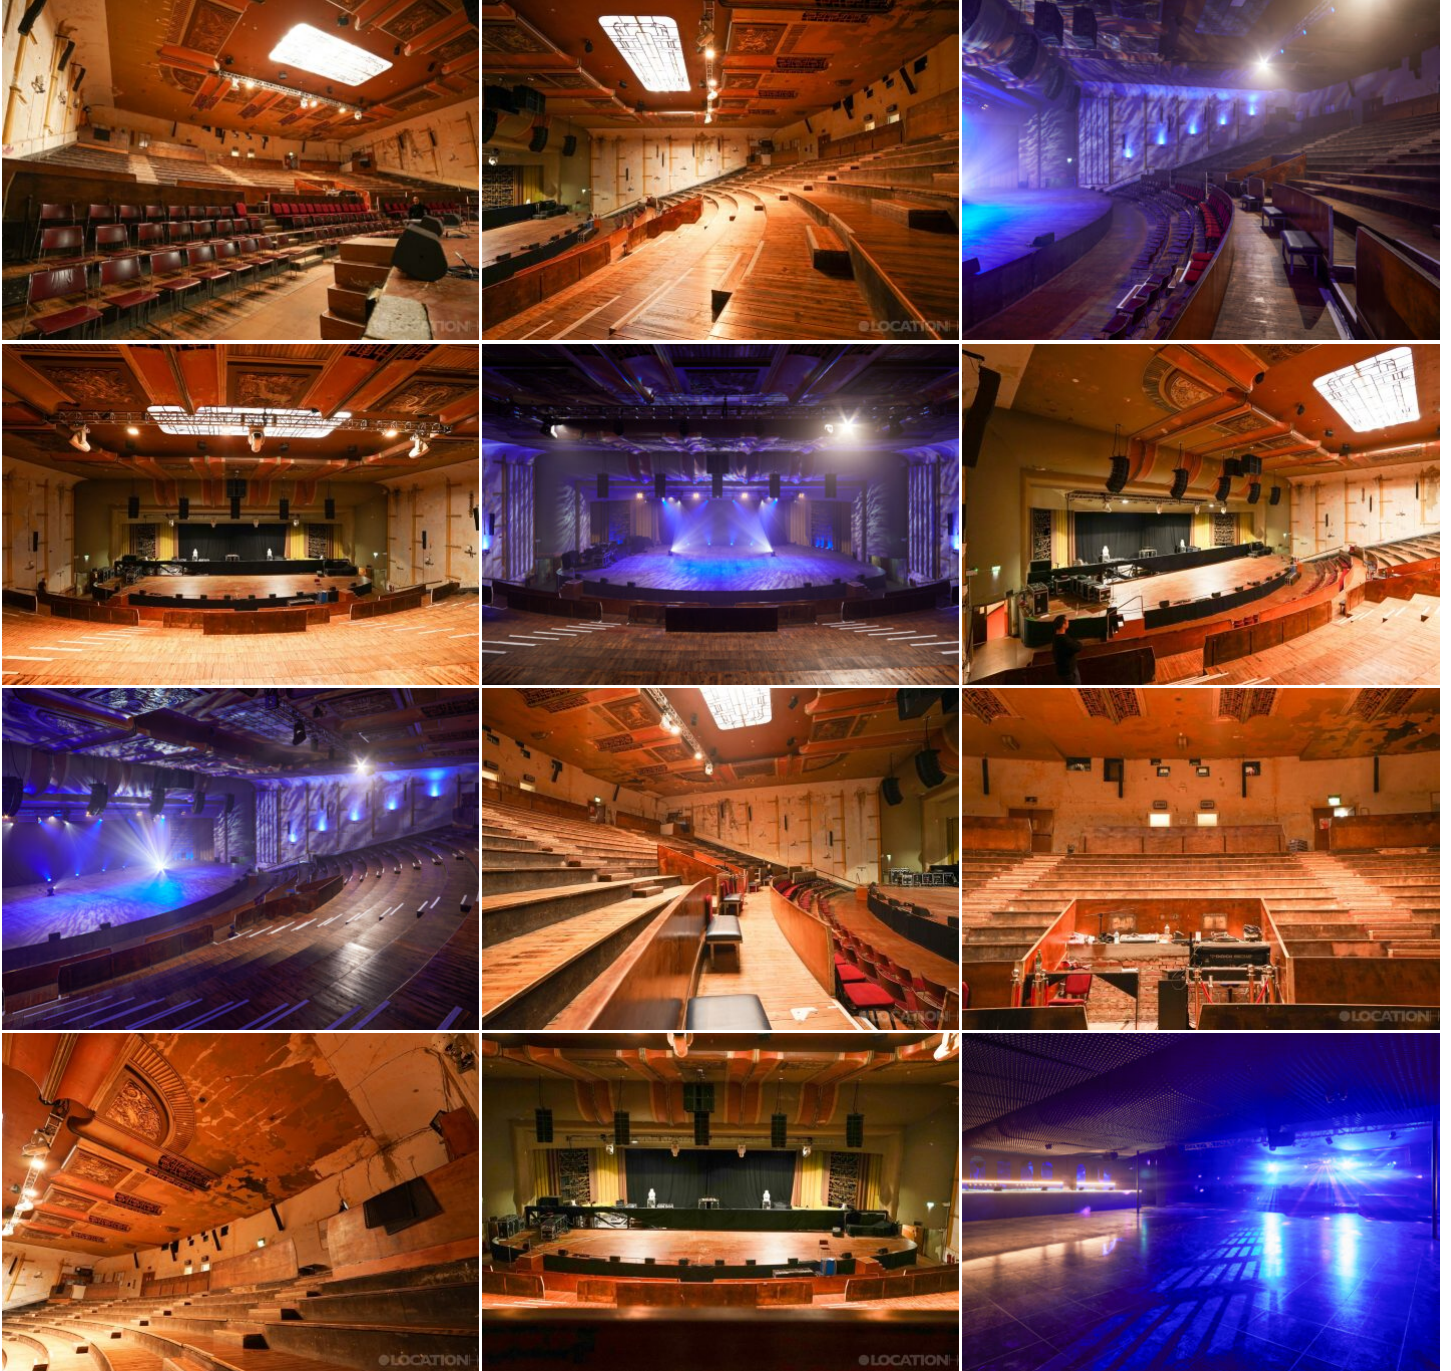

LOCATION HQ

More information available on the [Location HQ website](#)

Tel: +44 (0) 203 302 0664 | E-mail: info@locationhq.co.uk

REF: 102077 REGION: London DISTANCE FROM LONDON: East London