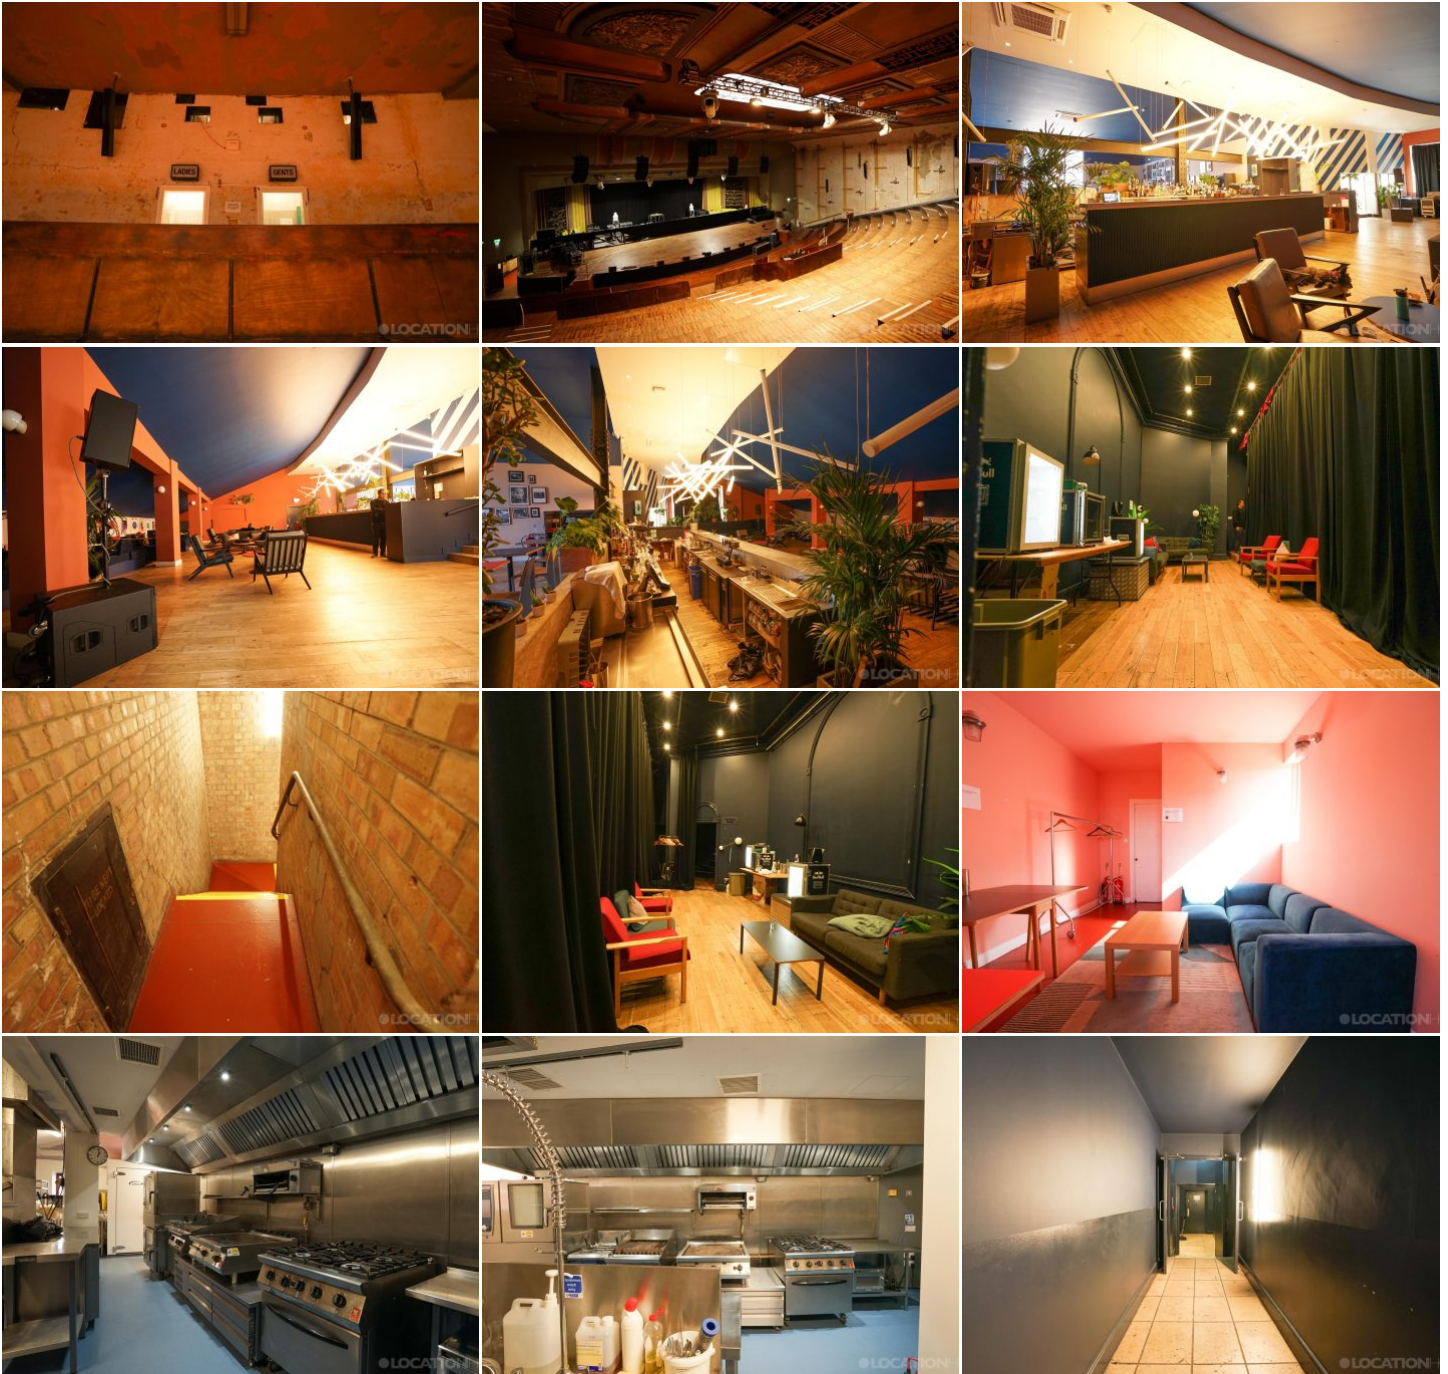

LOCATION HQ

More information available on the [Location HQ website](https://www.locationhq.co.uk)

Tel: +44 (0) 203 302 0664 | E-mail: info@locationhq.co.uk

REF: 102077 REGION: London DISTANCE FROM LONDON: East London