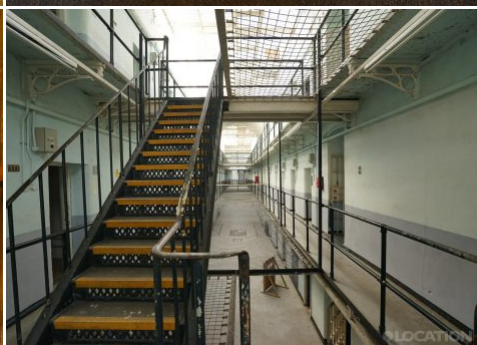

More information available on the [Location HQ website](https://www.locationhq.co.uk)

Tel: +44 (0) 203 302 0664 | E-mail: info@locationhq.co.uk

REF: 666948 REGION: Somerset DISTANCE FROM LONDON: 90 miles to the M25