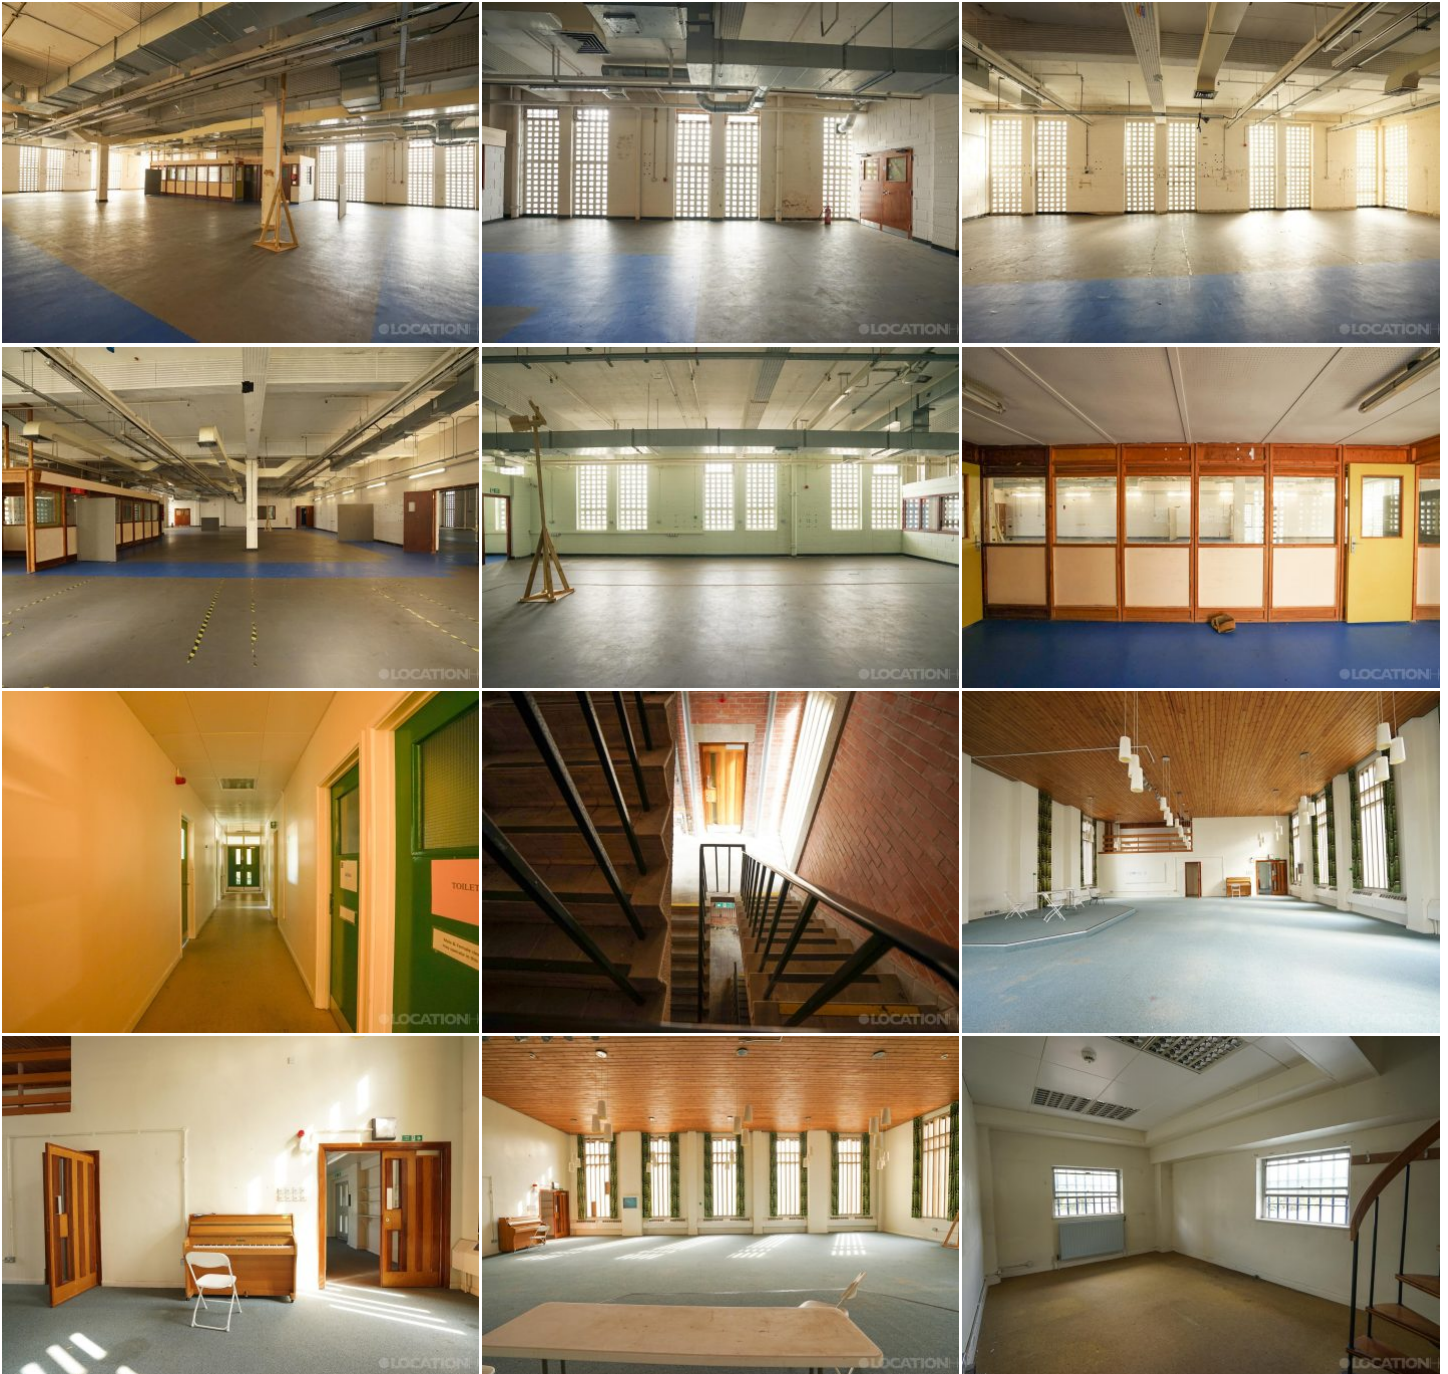

More information available on the [Location HQ website](https://www.locationhq.co.uk)

Tel: +44 (0) 203 302 0664 | E-mail: info@locationhq.co.uk

REF: 666948 REGION: Somerset DISTANCE FROM LONDON: 90 miles to the M25