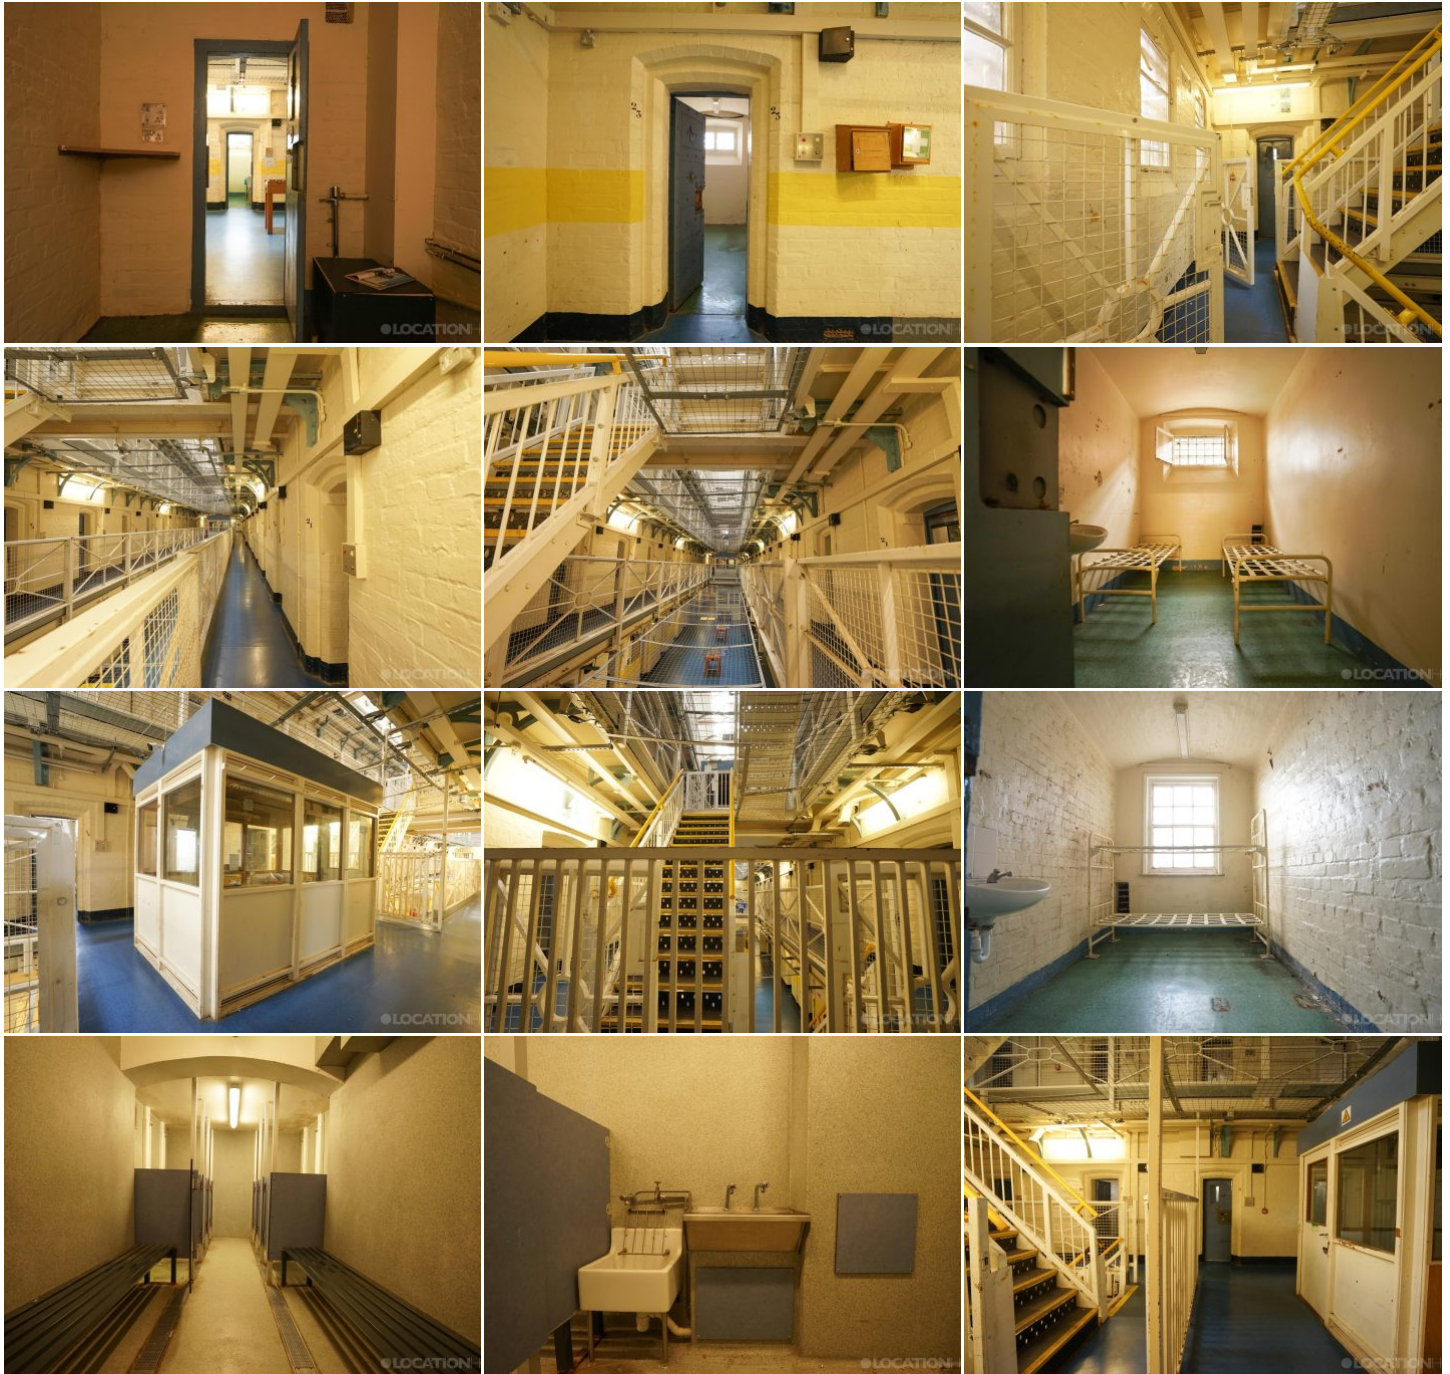

LOCATION HQ

More information available on the [Location HQ website](#)

Tel: +44 (0) 203 302 0664 | E-mail: info@locationhq.co.uk

REF: 135719 REGION: Shropshire DISTANCE FROM LONDON: 149 Miles from the M25