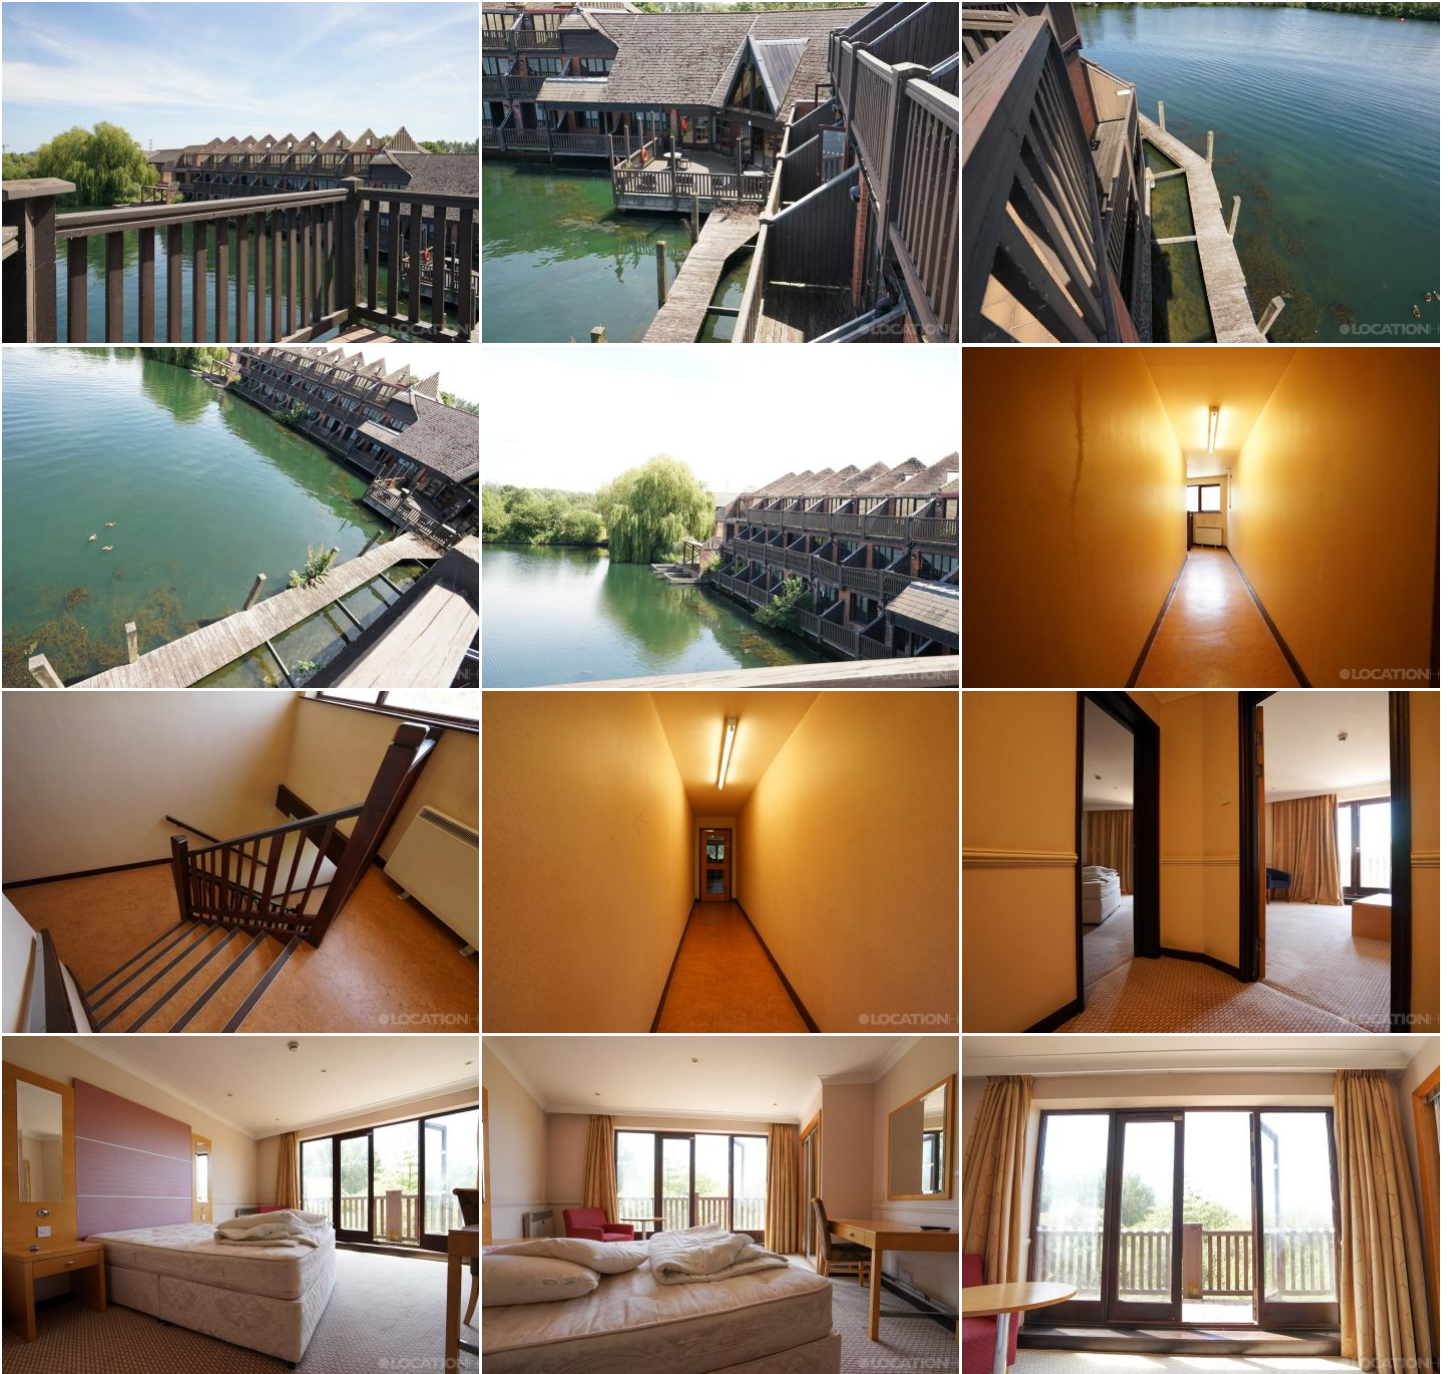

More information available on the [Location HQ website](https://www.locationhq.co.uk)

Tel: +44 (0) 203 302 0664 | E-mail: info@locationhq.co.uk

REF: 552193 DISTANCE FROM LONDON: 24 Miles from the M25