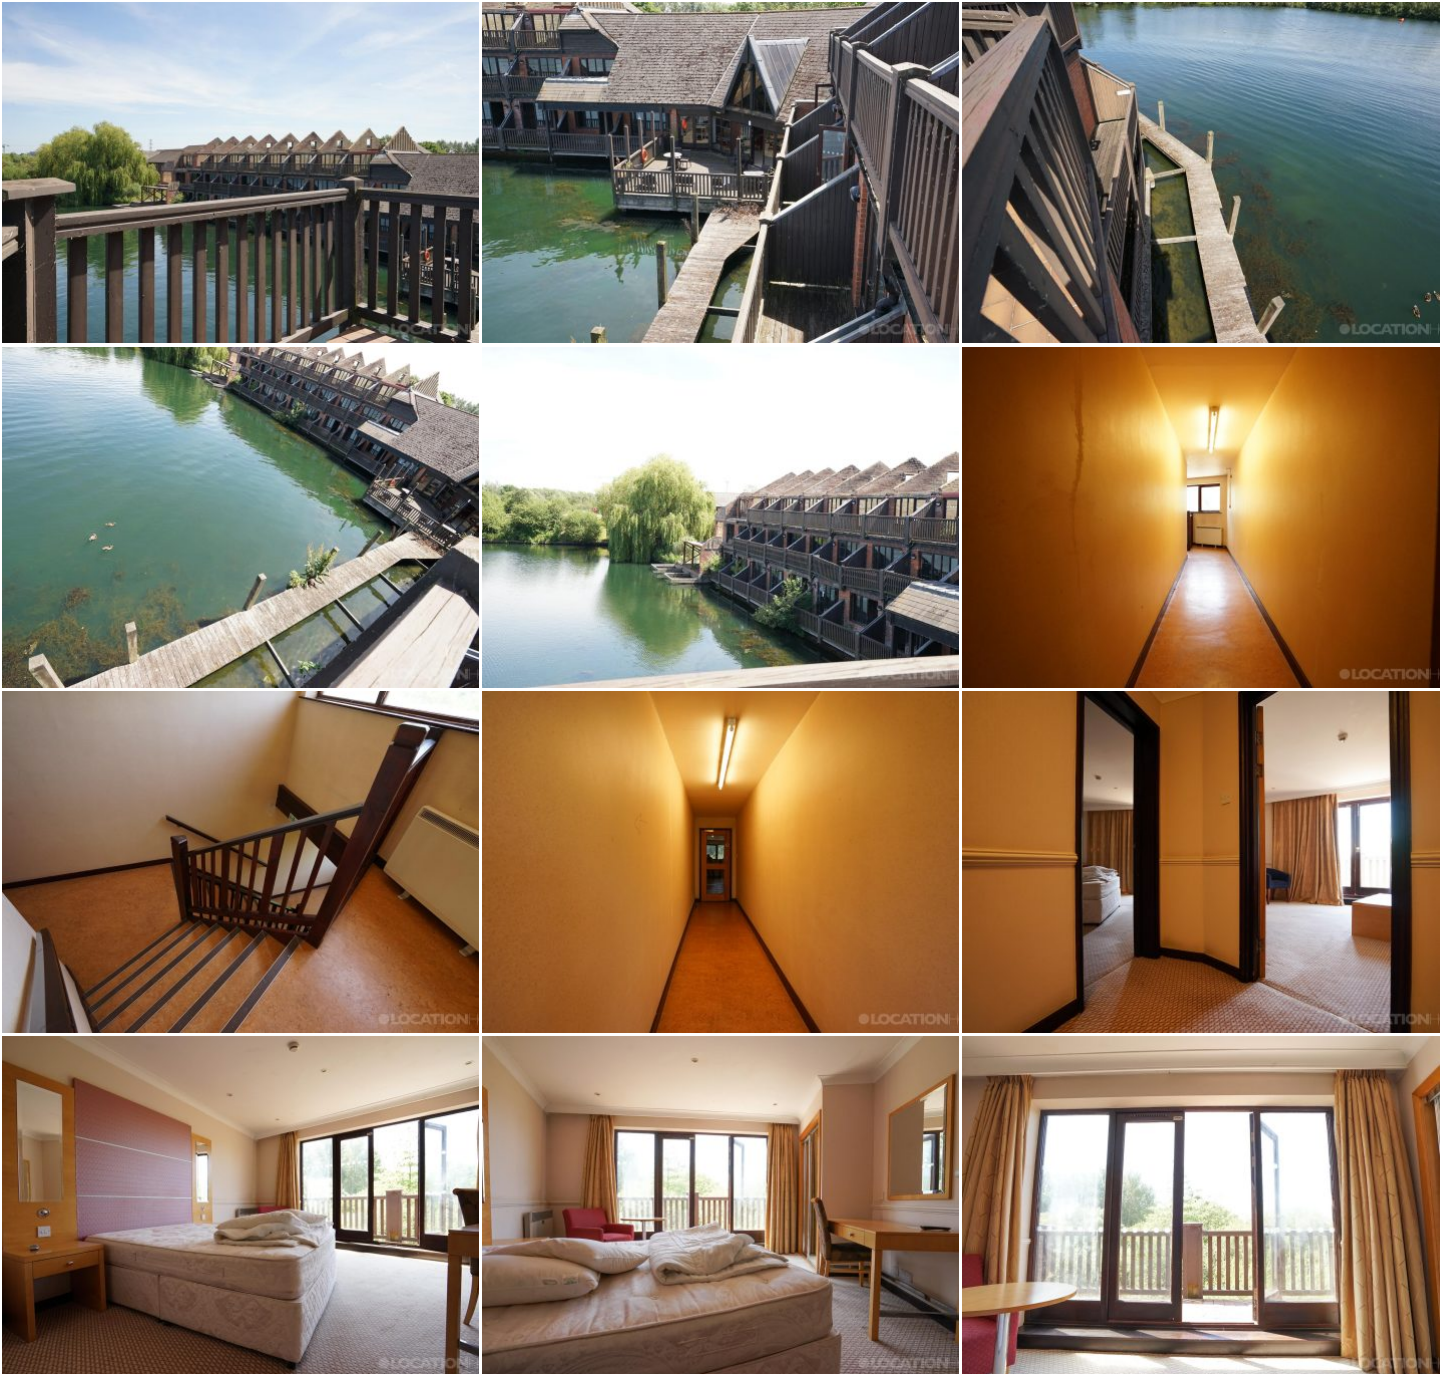

LOCATION HQ

More information available on the [Location HQ website](https://www.locationhq.co.uk)

Tel: +44 (0) 203 302 0664 | E-mail: info@locationhq.co.uk

REF: 552193 DISTANCE FROM LONDON: 24 Miles from the M25