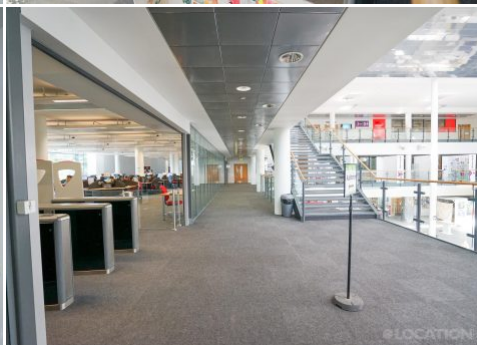

LOCATION HQ

More information available on the [Location HQ website](https://www.locationhq.co.uk)

Tel: +44 (0) 203 302 0664 | E-mail: info@locationhq.co.uk

REF: 158955 REGION: Surrey DISTANCE FROM LONDON: 1 Mile from the M25