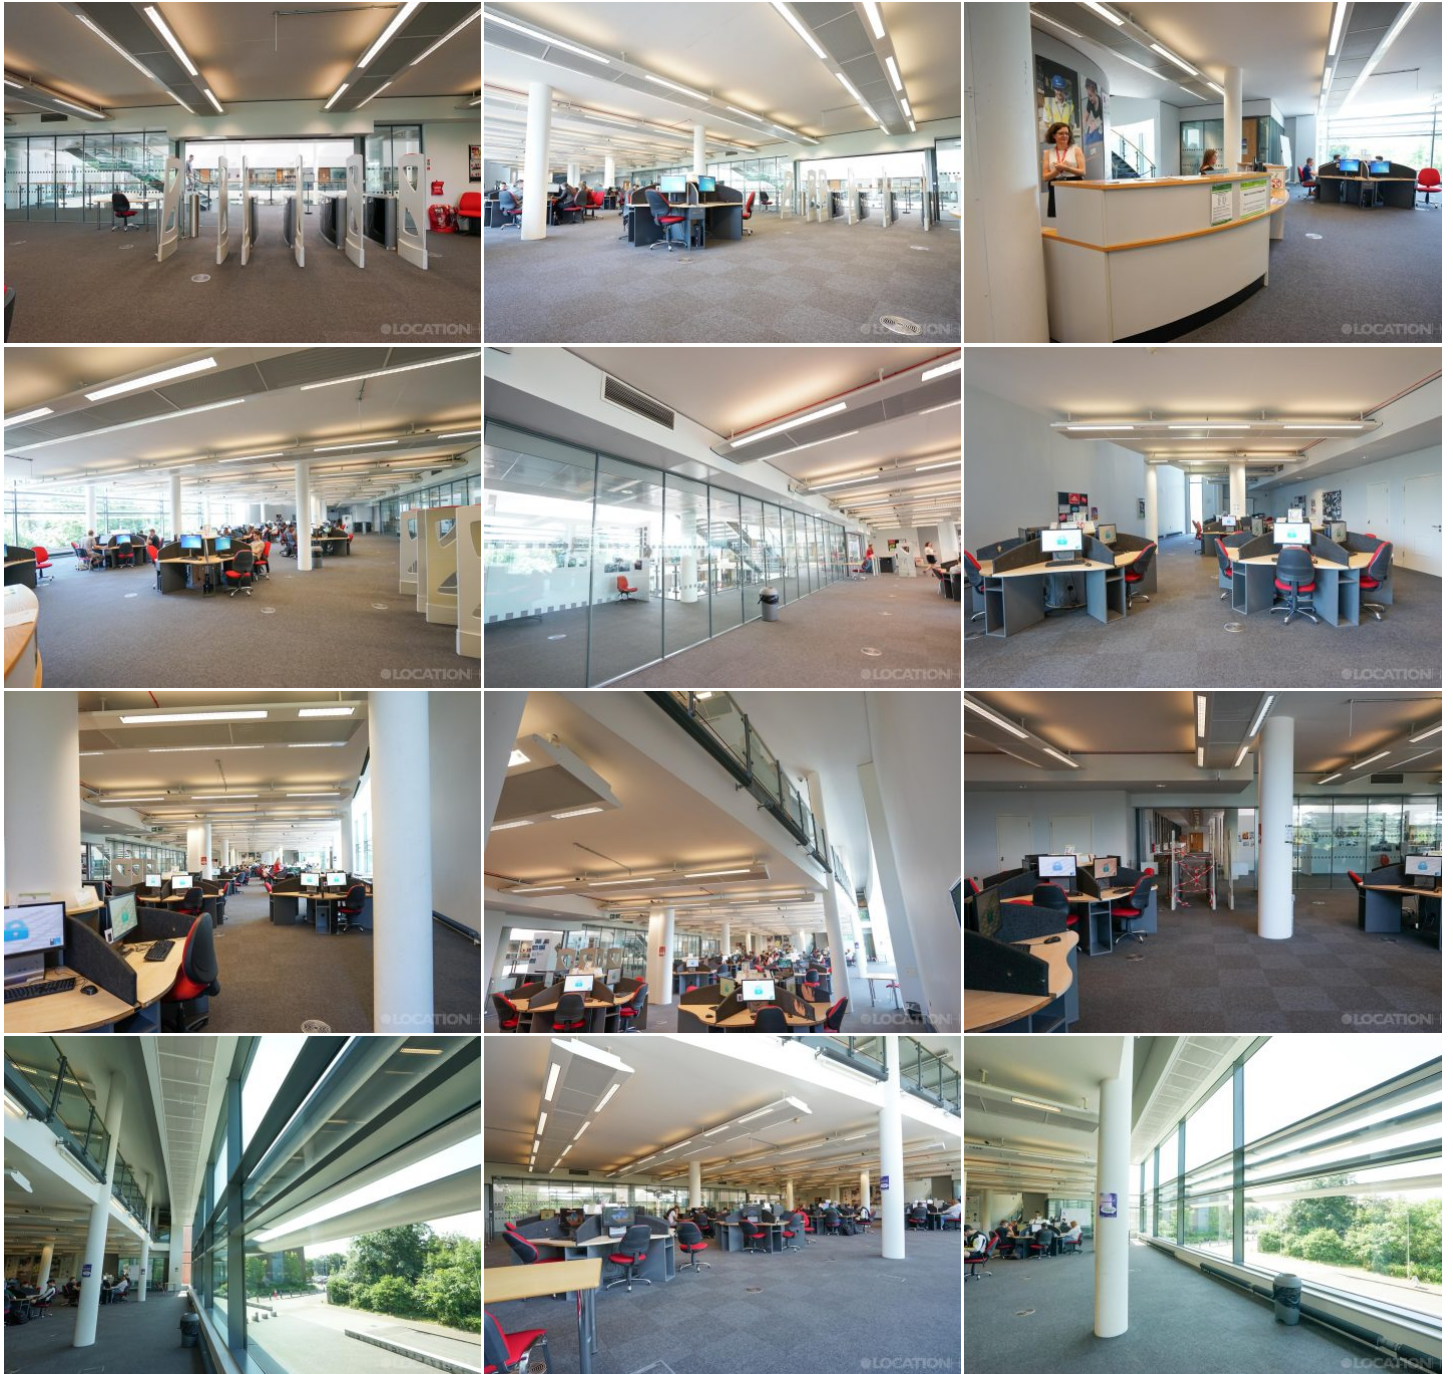

LOCATION HQ

More information available on the [Location HQ website](https://www.locationhq.co.uk)

Tel: +44 (0) 203 302 0664 | E-mail: info@locationhq.co.uk

REF: 158955 REGION: Surrey DISTANCE FROM LONDON: 1 Mile from the M25