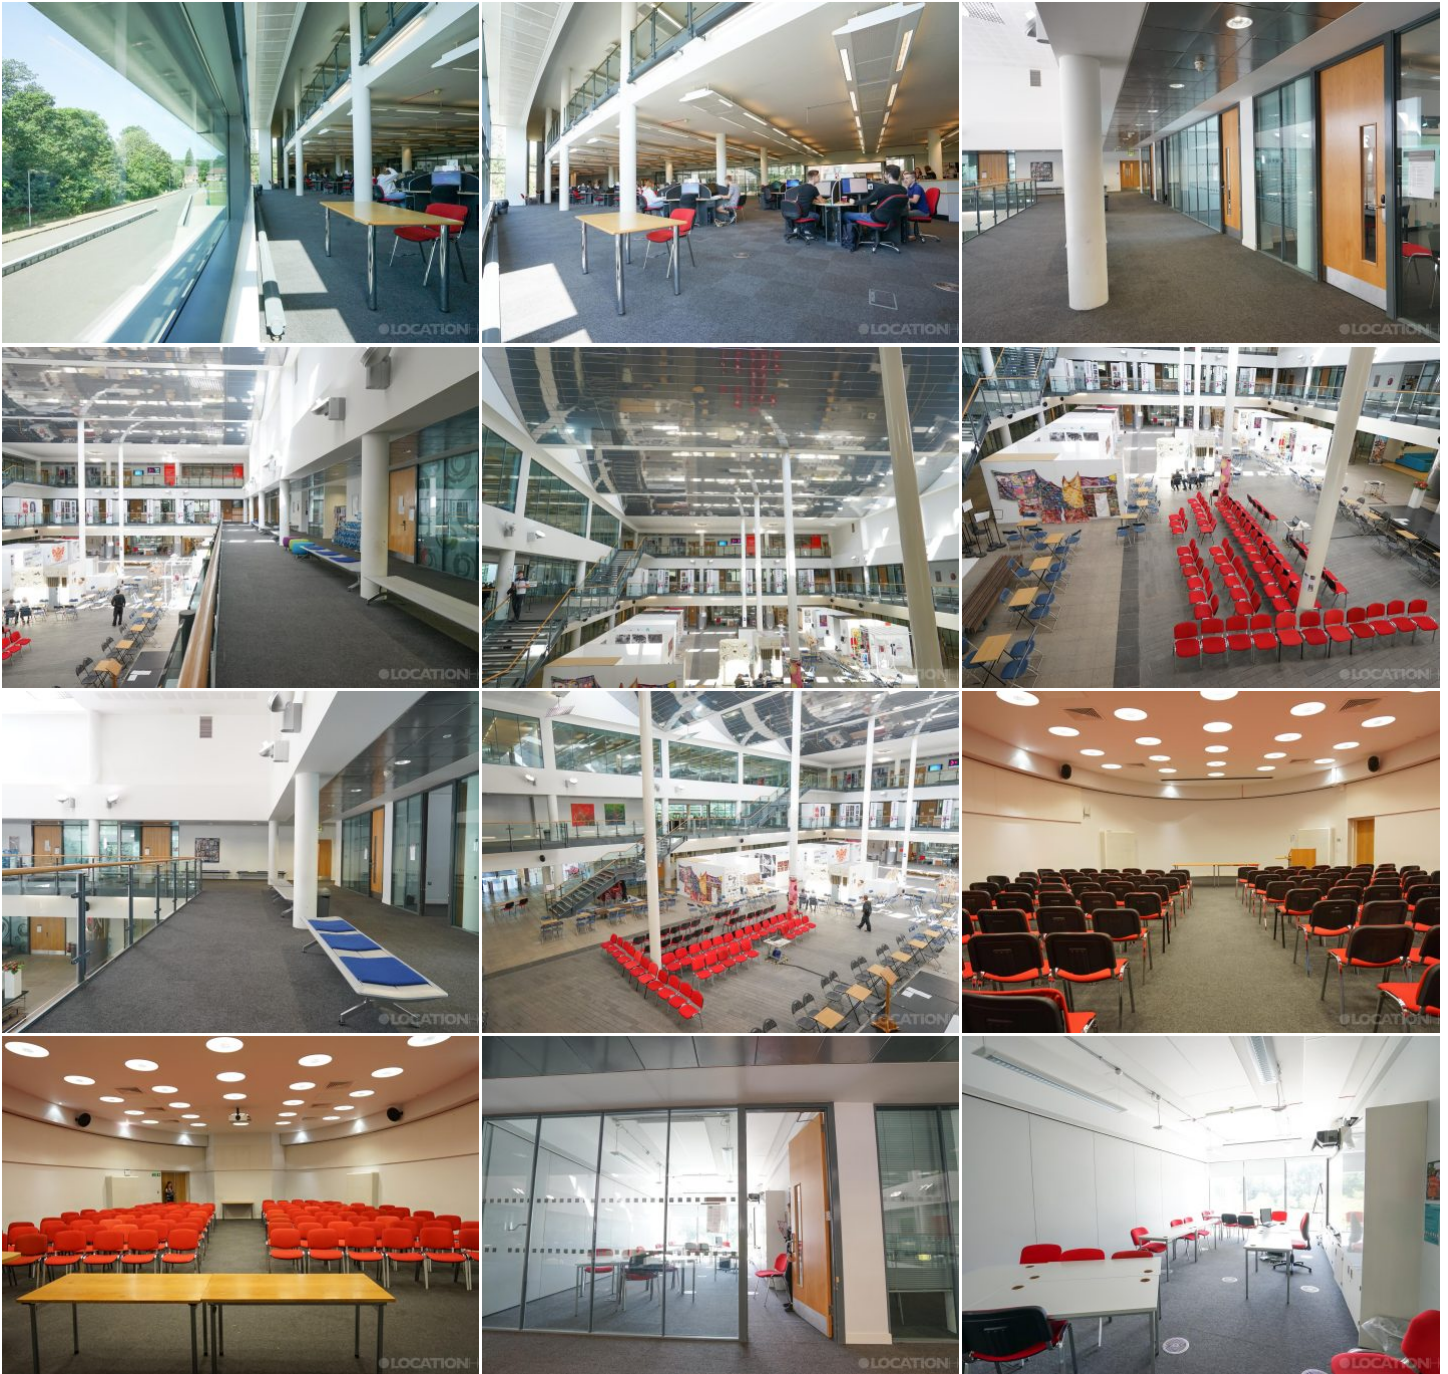

LOCATION HQ

More information available on the [Location HQ website](https://www.locationhq.co.uk)

Tel: +44 (0) 203 302 0664 | E-mail: info@locationhq.co.uk

REF: 158955 REGION: Surrey DISTANCE FROM LONDON: 1 Mile from the M25