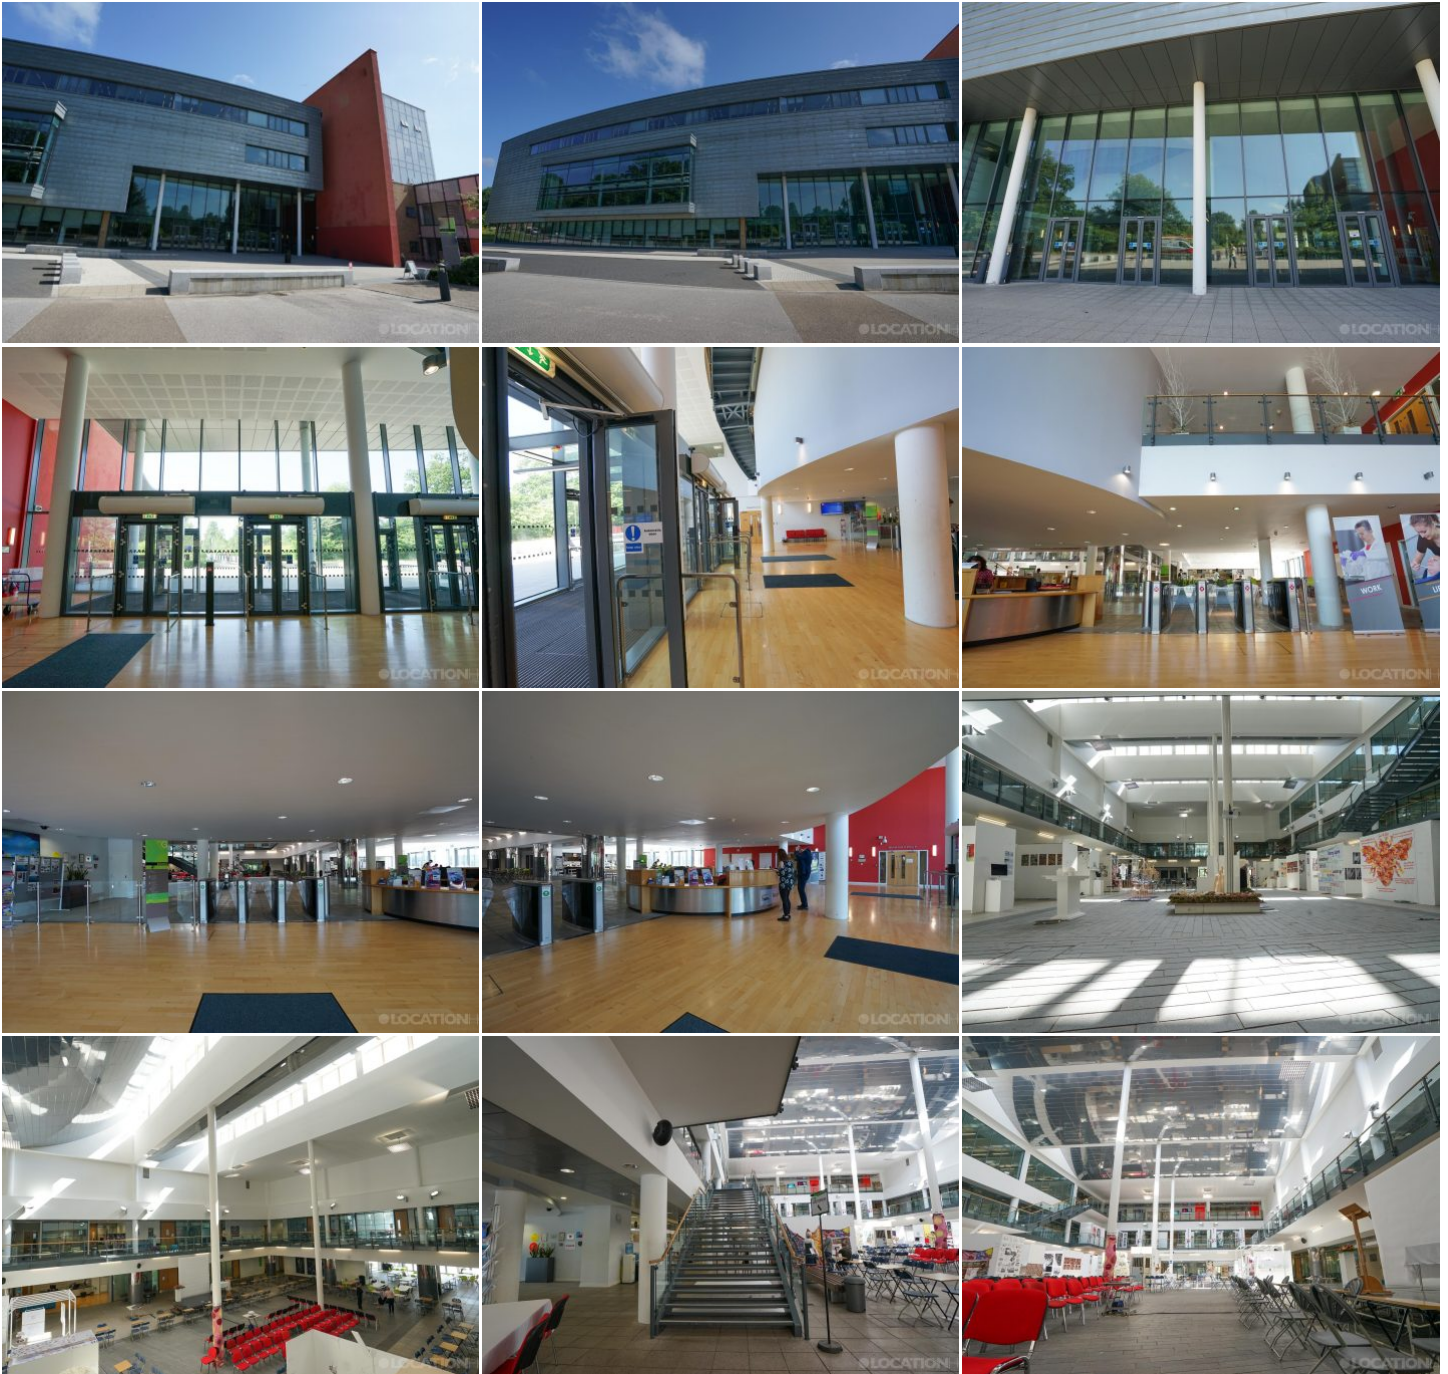

# LOCATION HQ

More information available on the [Location HQ website](https://www.locationhq.co.uk)

Tel: +44 (0) 203 302 0664 | E-mail: [info@locationhq.co.uk](mailto:info@locationhq.co.uk)

REF: 158955 REGION: Surrey DISTANCE FROM LONDON: 1 Mile from the M25