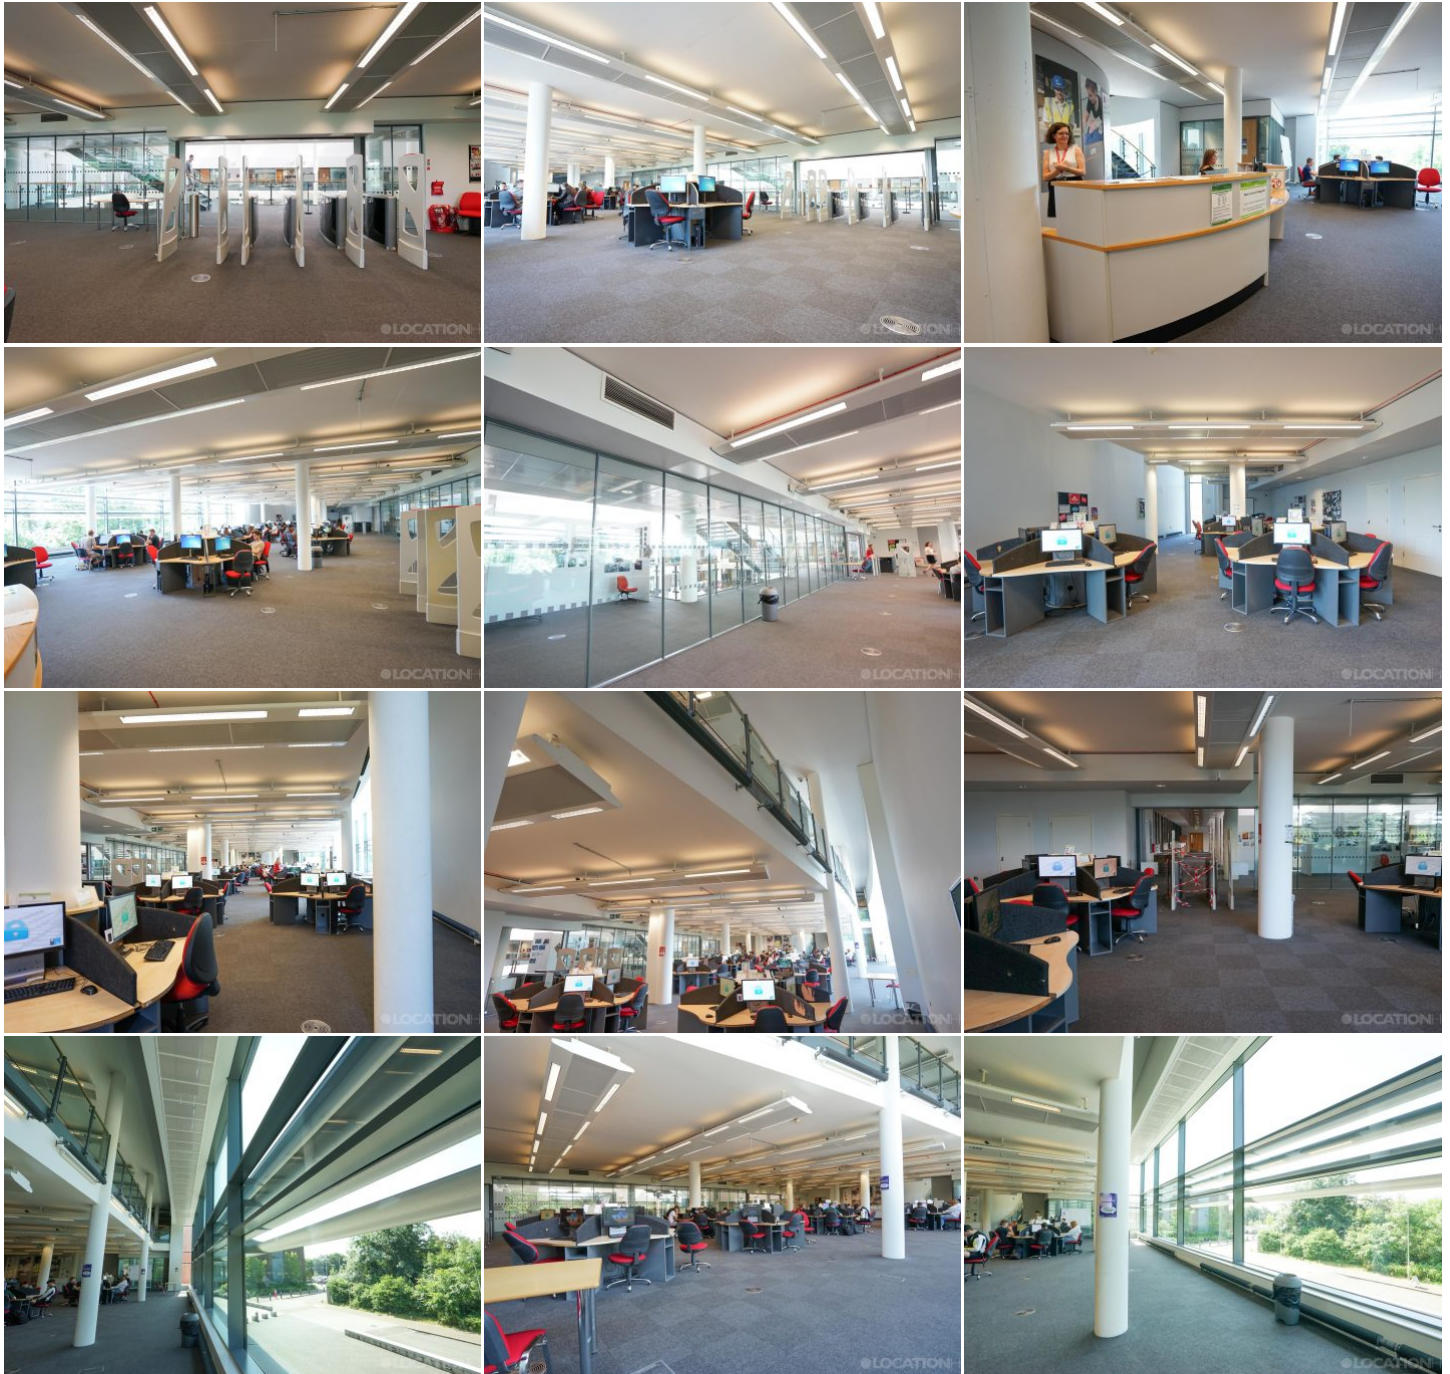

LOCATION HQ

More information available on the [Location HQ website](https://www.locationhq.co.uk)

Tel: +44 (0) 203 302 0664 | E-mail: info@locationhq.co.uk

REF: 158955 REGION: Surrey DISTANCE FROM LONDON: 1 Mile from the M25