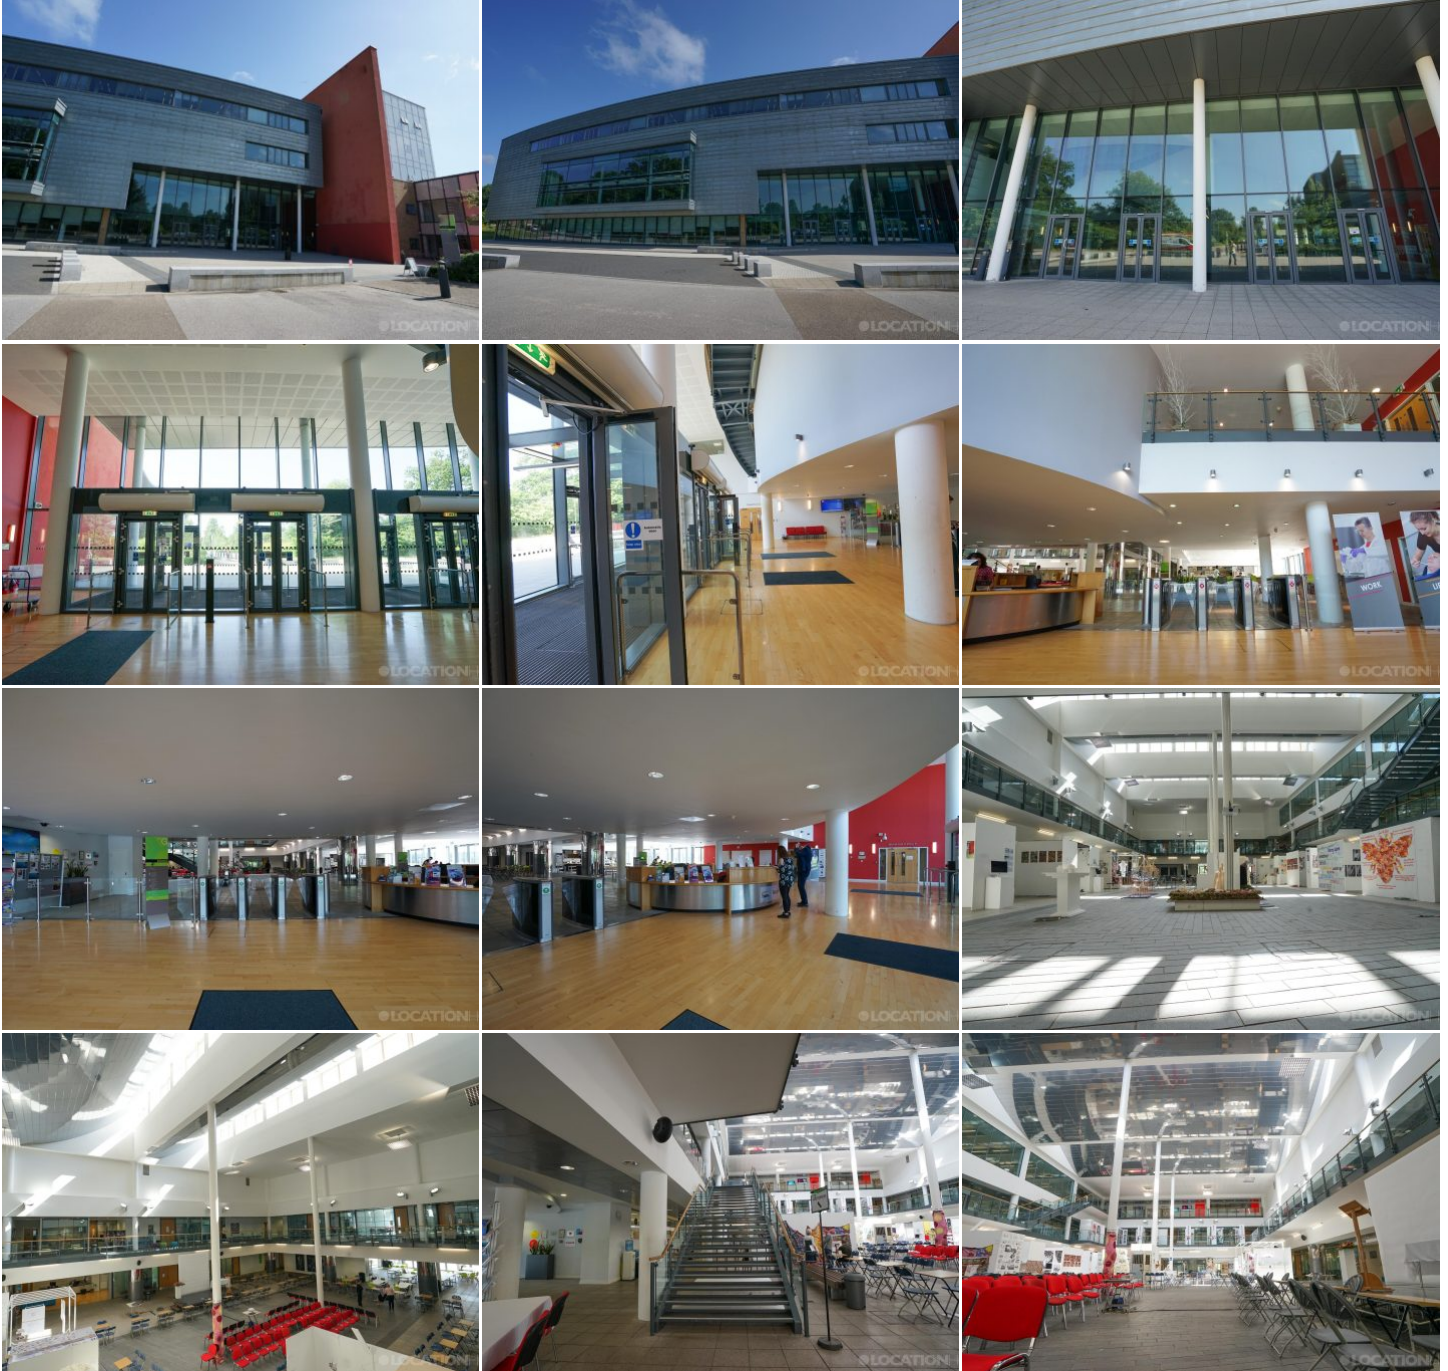

# LOCATION HQ

More information available on the [Location HQ website](https://www.locationhq.co.uk)

Tel: +44 (0) 203 302 0664 | E-mail: [info@locationhq.co.uk](mailto:info@locationhq.co.uk)

REF: 158955 REGION: Surrey DISTANCE FROM LONDON: 1 Mile from the M25