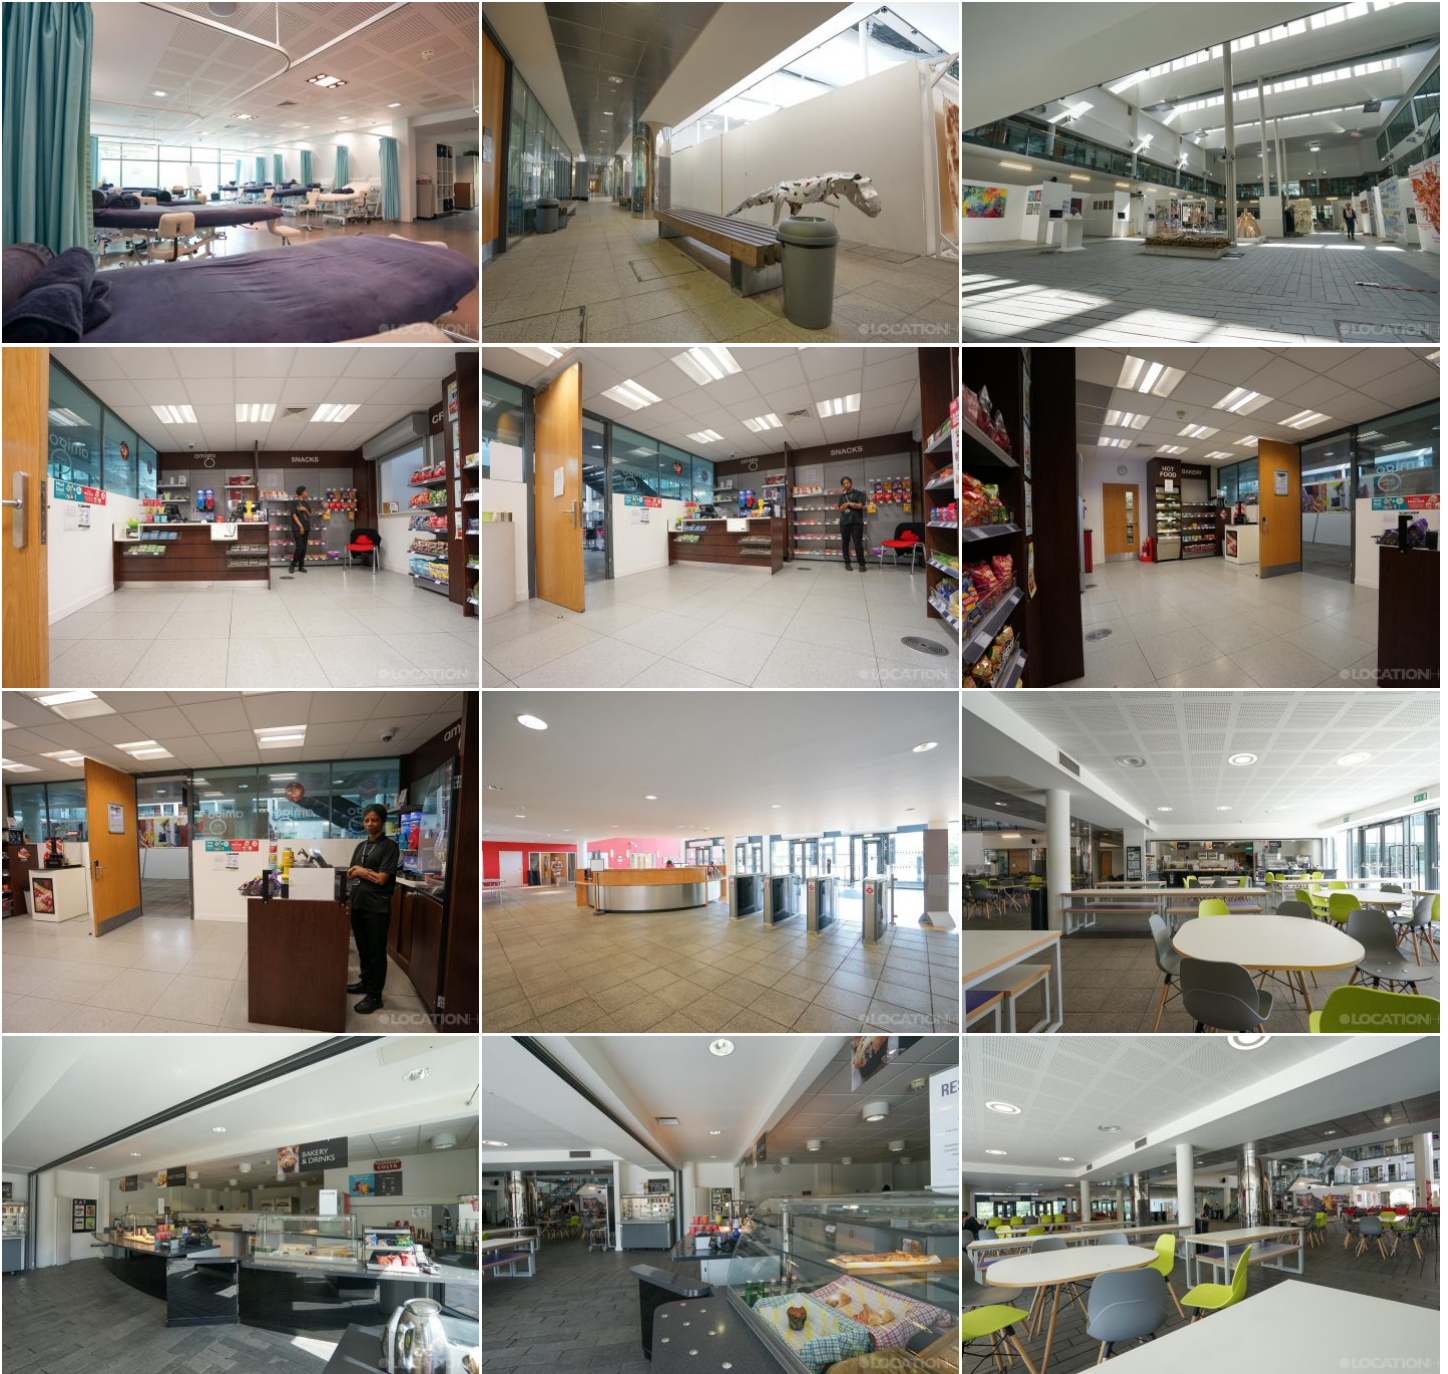

More information available on the [Location HQ website](https://www.locationhq.co.uk)

Tel: +44 (0) 203 302 0664 | E-mail: info@locationhq.co.uk

REF: 158955 REGION: Surrey DISTANCE FROM LONDON: 1 Mile from the M25