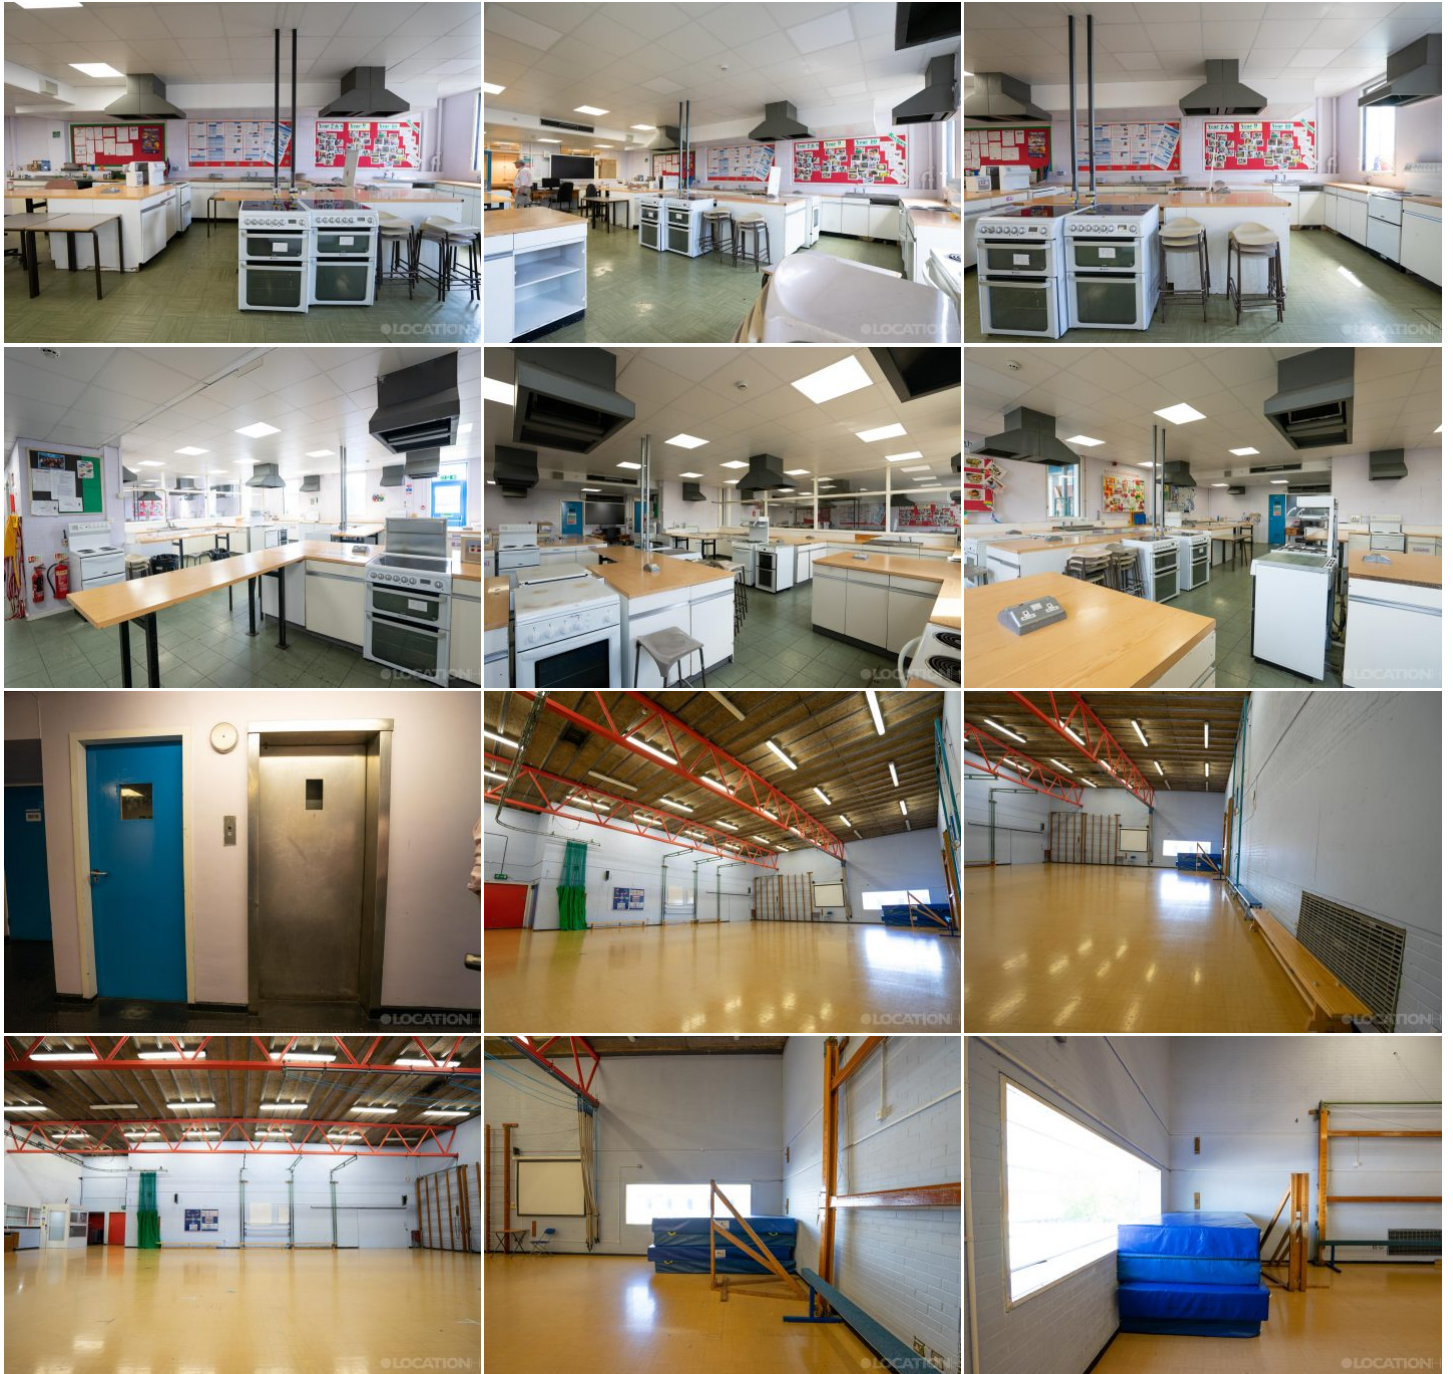

LOCATION HQ

More information available on the [Location HQ website](https://www.locationhq.co.uk)

Tel: +44 (0) 203 302 0664 | E-mail: info@locationhq.co.uk

REF: 190558 REGION: London DISTANCE FROM LONDON: West London