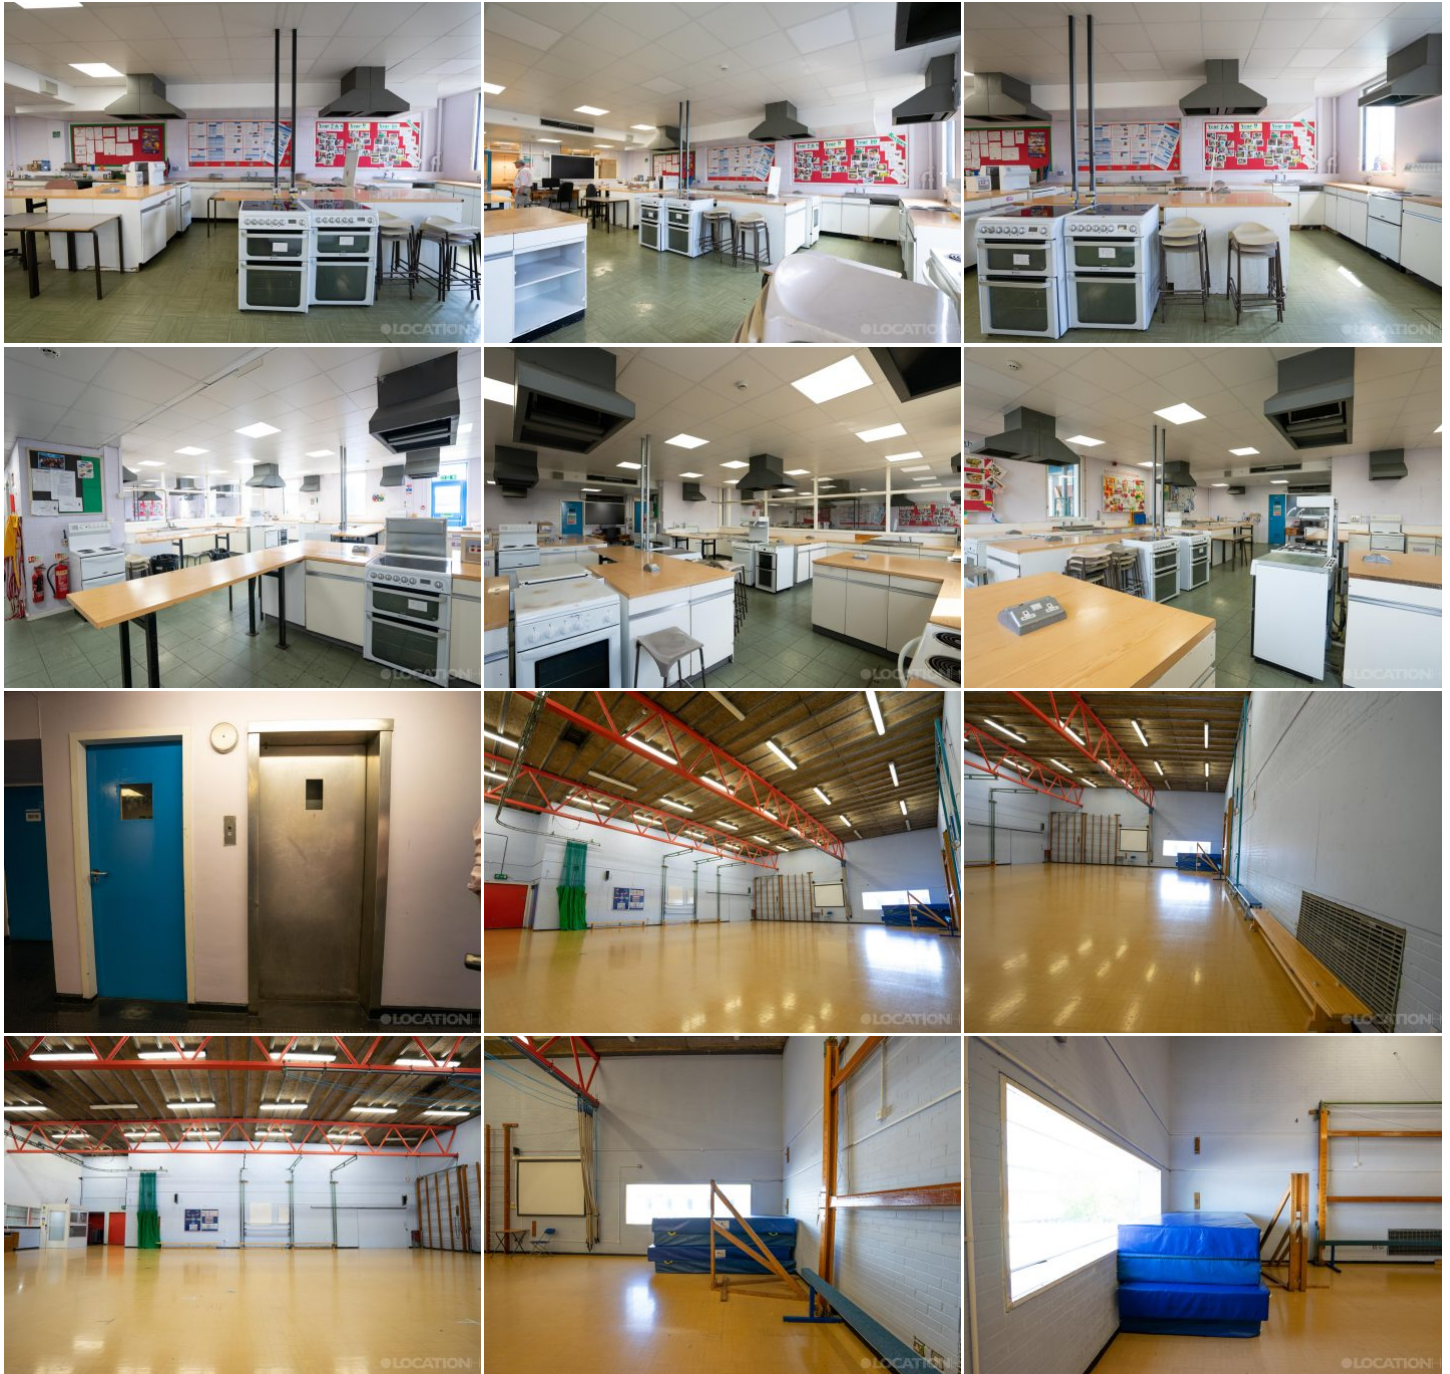

Tel: +44 (0) 203 302 0664 | E-mail: info@locationhq.co.uk

REF: 190558 REGION: London DISTANCE FROM LONDON: West London

More information available on the [Location HQ website](https://www.locationhq.co.uk)