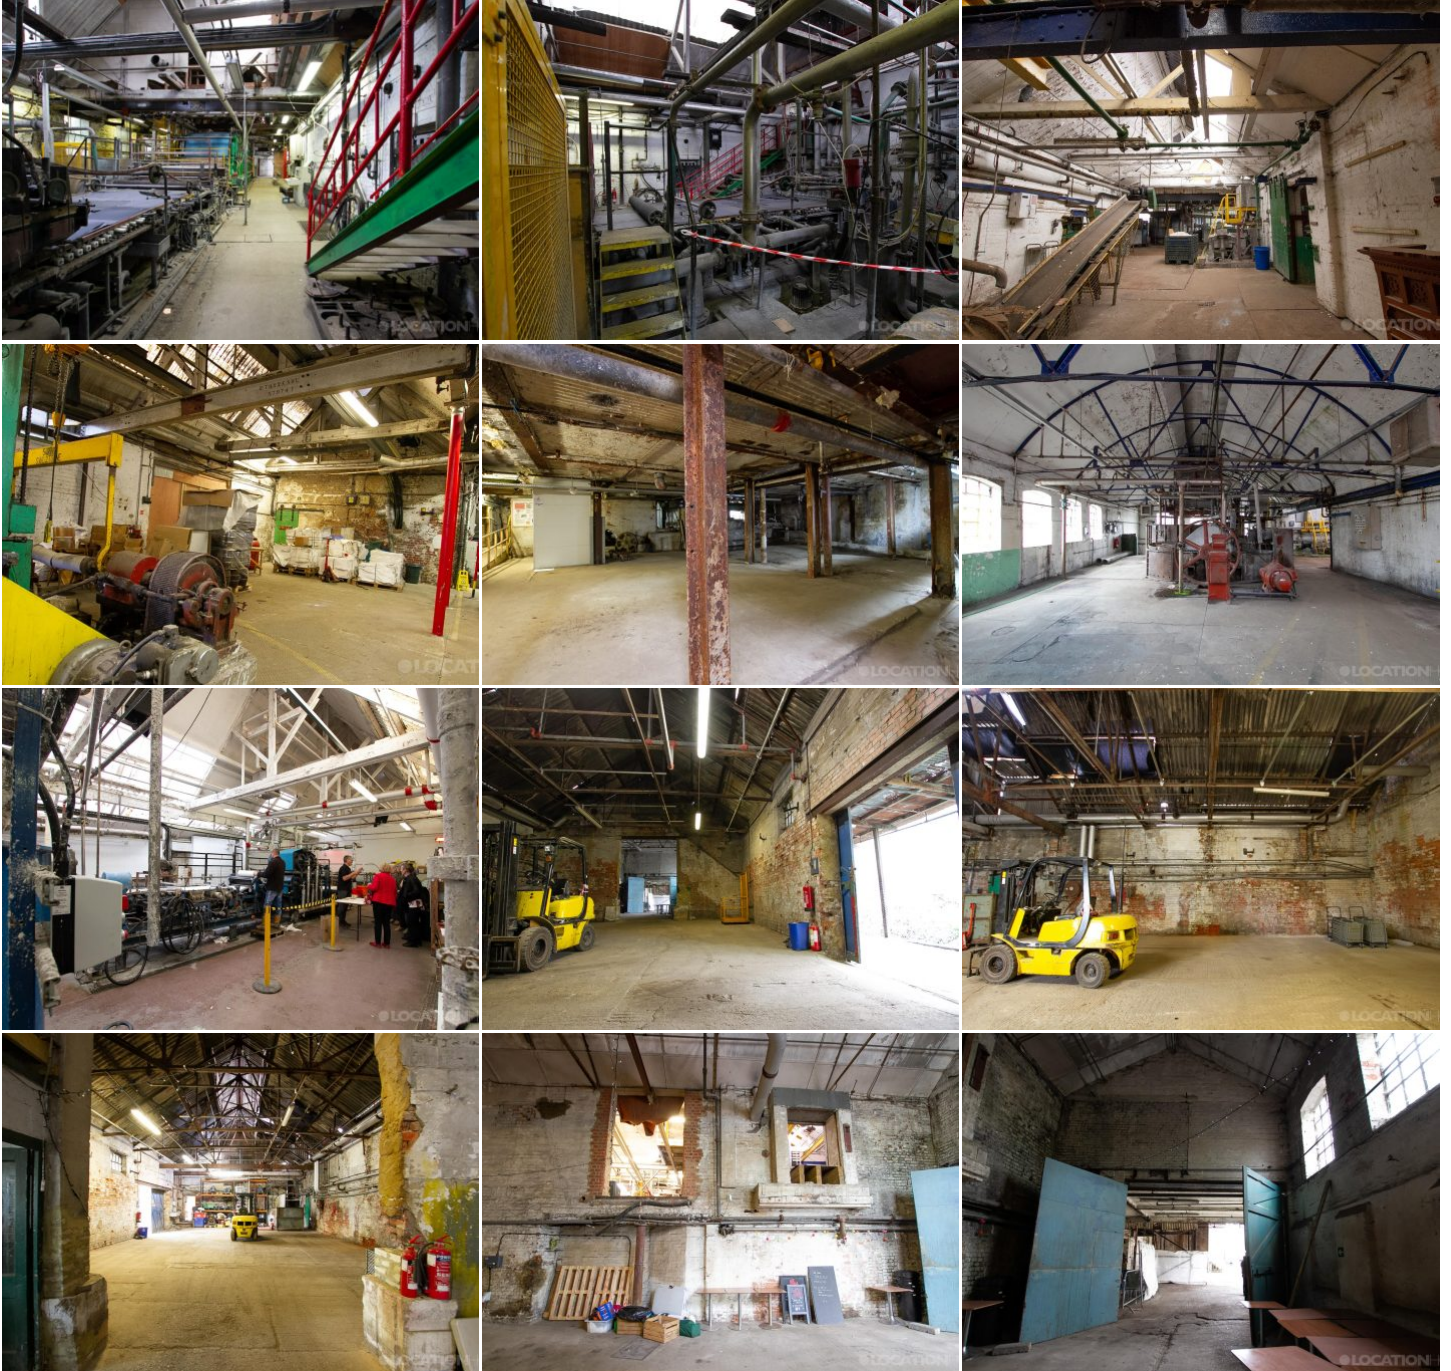

# LOCATION HQ

More information available on the [Location HQ website](#)

Tel: +44 (0) 203 302 0664 | E-mail: [info@locationhq.co.uk](mailto:info@locationhq.co.uk)

REF: 148665 REGION: Hertfordshire DISTANCE FROM LONDON: 3 miles from the M25