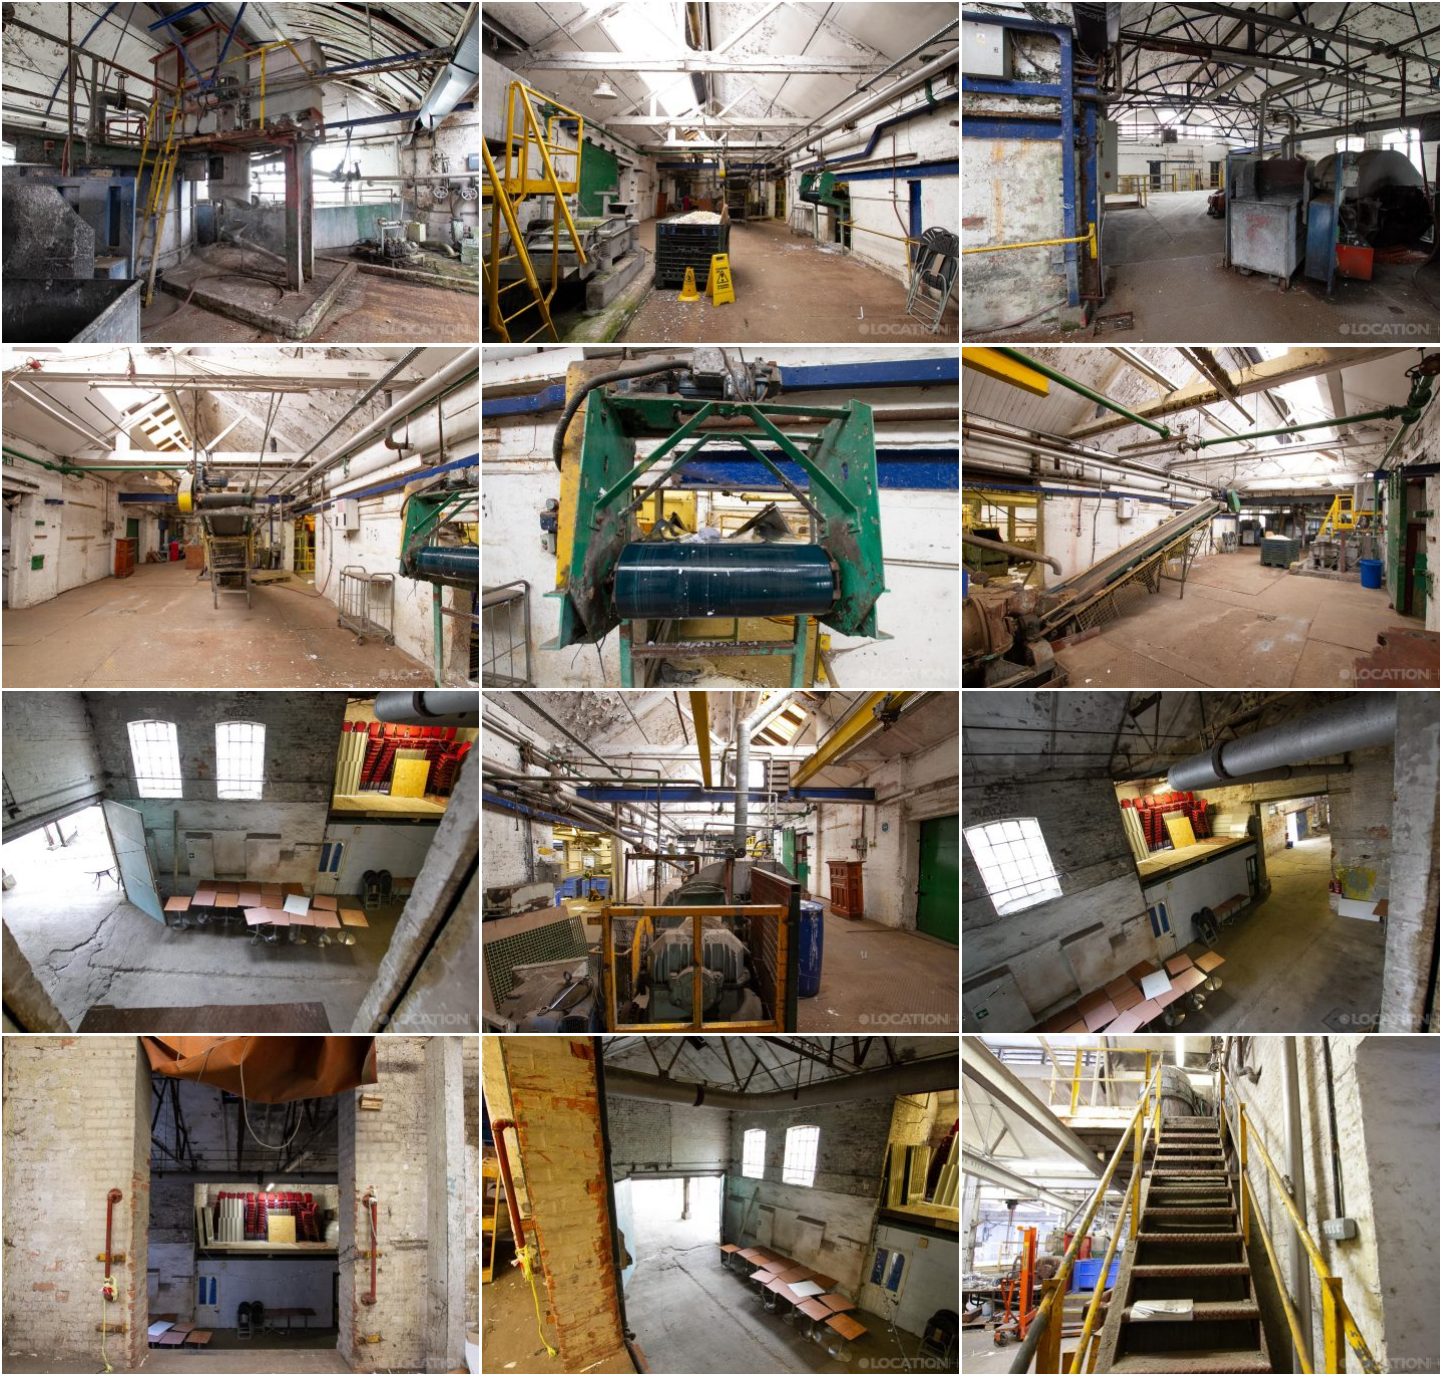

LOCATION HQ

More information available on the [Location HQ website](#)

Tel: +44 (0) 203 302 0664 | E-mail: info@locationhq.co.uk

REF: 148665 REGION: Hertfordshire DISTANCE FROM LONDON: 3 miles from the M25