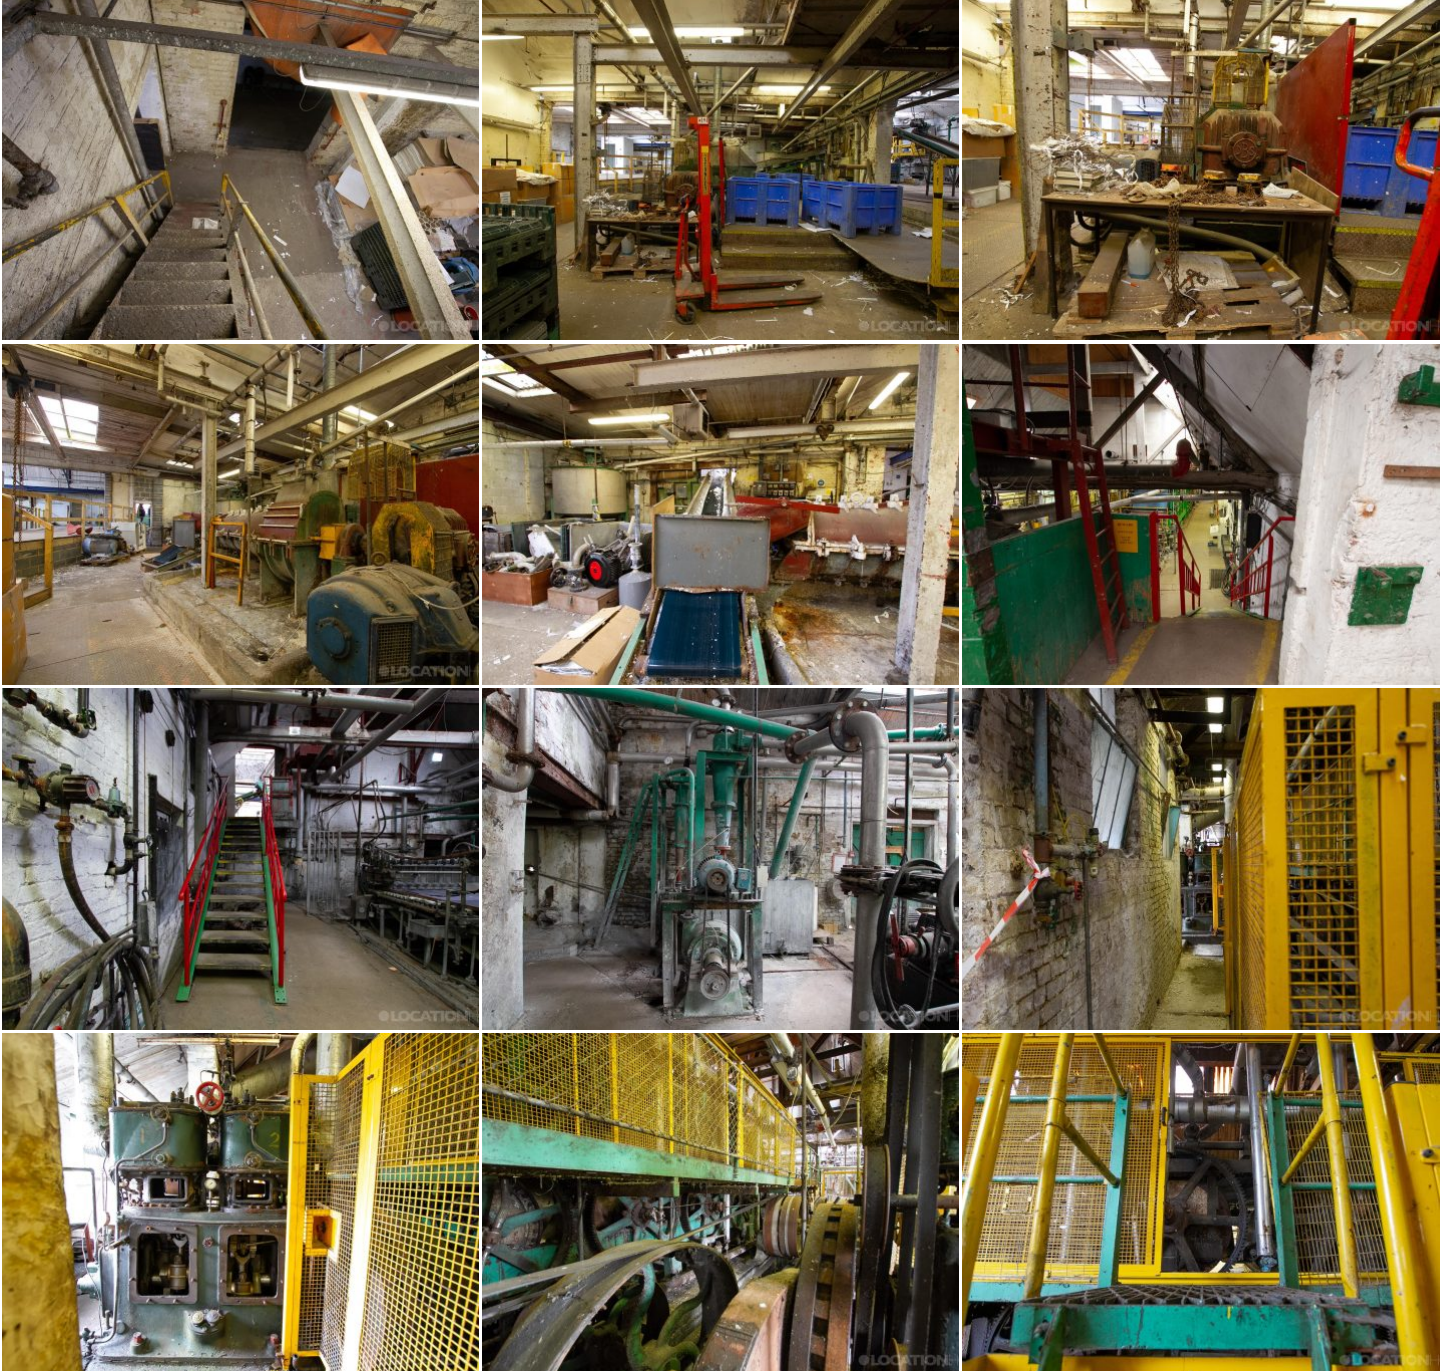

LOCATION HQ

More information available on the [Location HQ website](https://www.locationhq.co.uk)

Tel: +44 (0) 203 302 0664 | E-mail: info@locationhq.co.uk

REF: 148665 REGION: Hertfordshire DISTANCE FROM LONDON: 3 miles from the M25