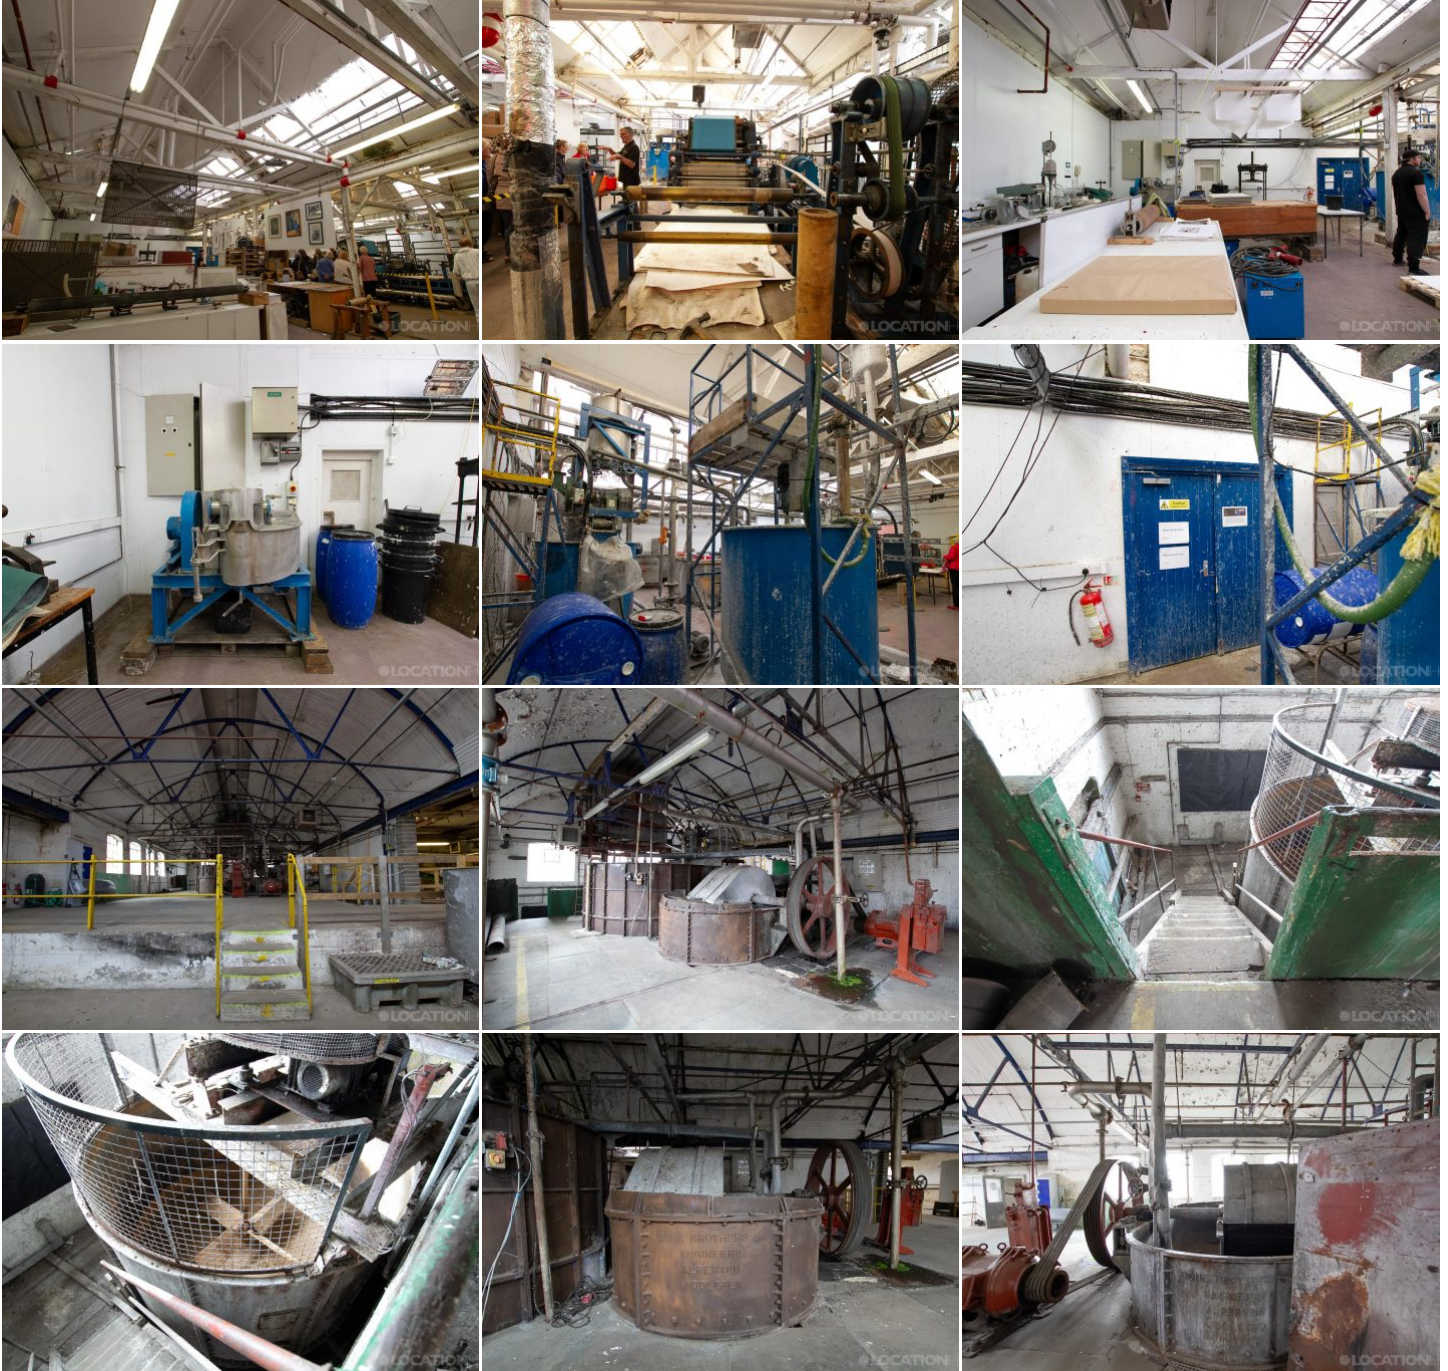

LOCATION HQ

More information available on the [Location HQ website](https://www.locationhq.co.uk)

Tel: +44 (0) 203 302 0664 | E-mail: info@locationhq.co.uk

REF: 148665 REGION: Hertfordshire DISTANCE FROM LONDON: 3 miles from the M25