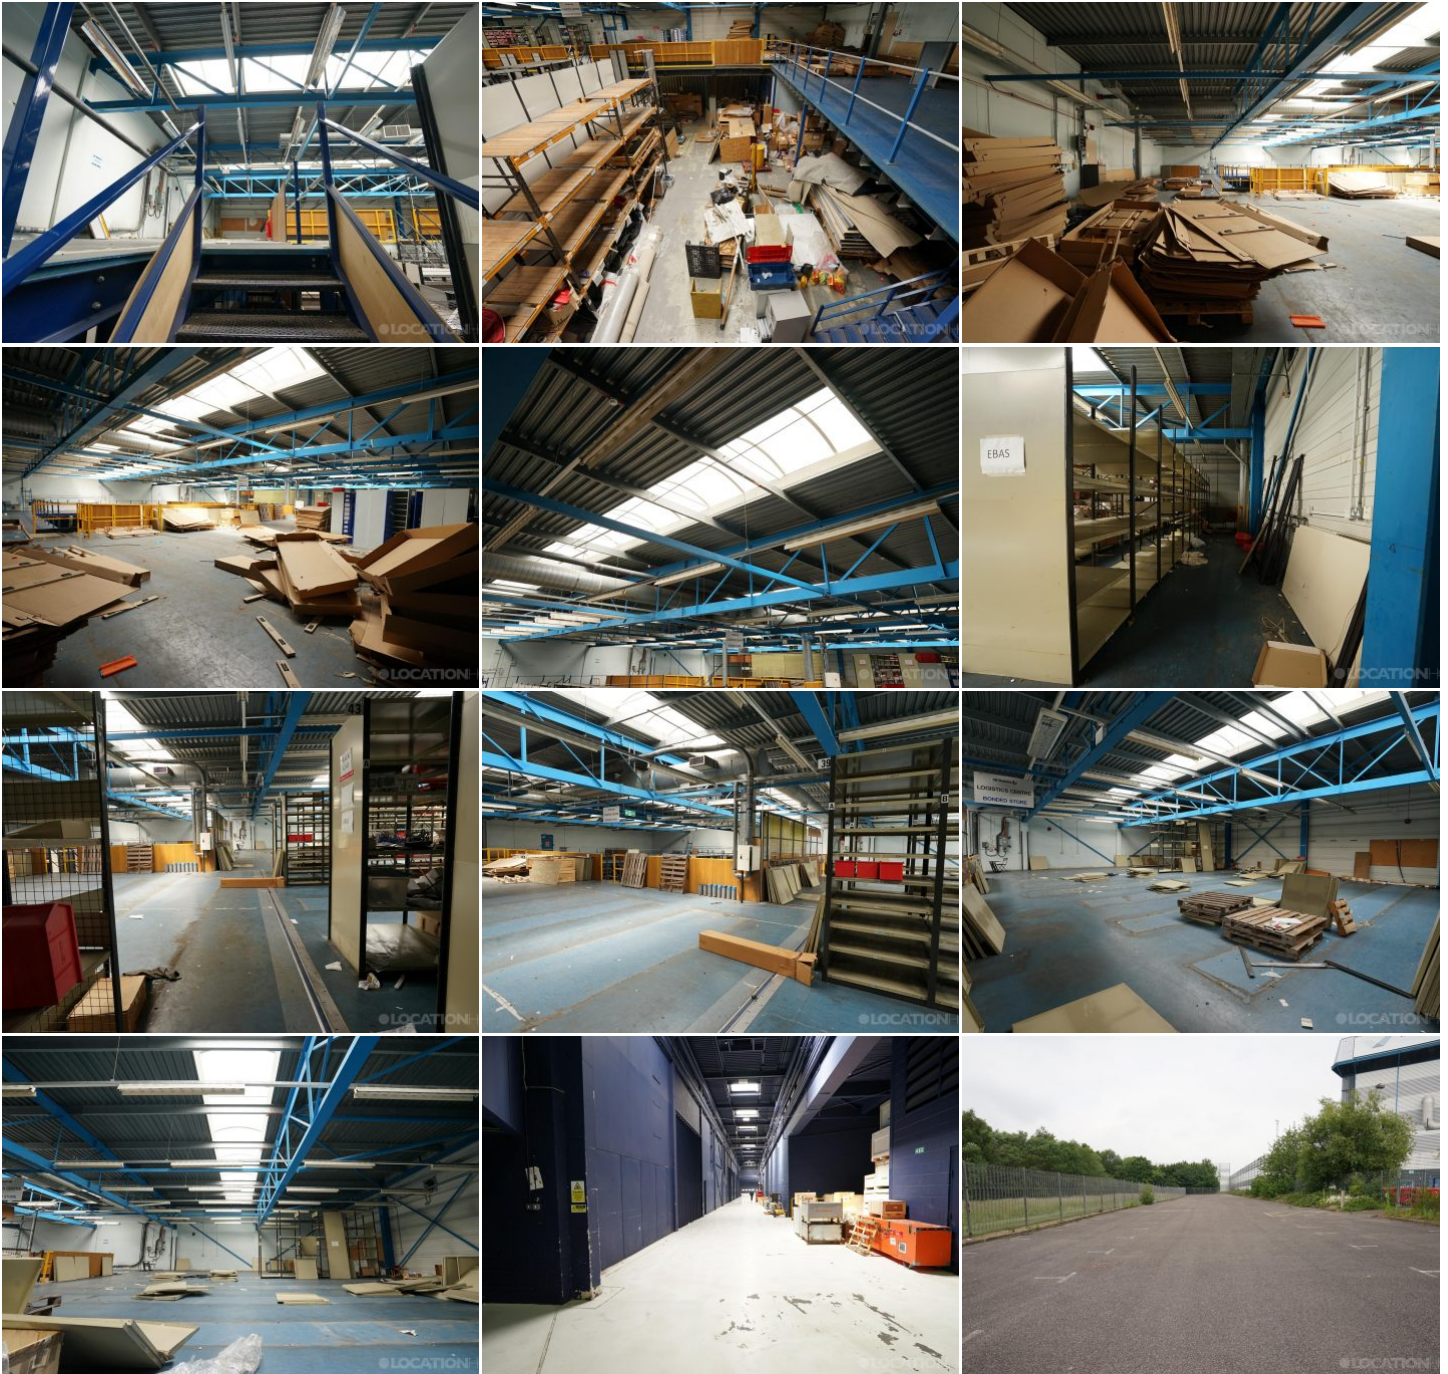

LOCATION HQ

More information available on the [Location HQ website](https://www.locationhq.co.uk)

Tel: +44 (0) 203 302 0664 | E-mail: info@locationhq.co.uk

REF: 354899 REGION: London DISTANCE FROM LONDON: 16 Miles from the M25