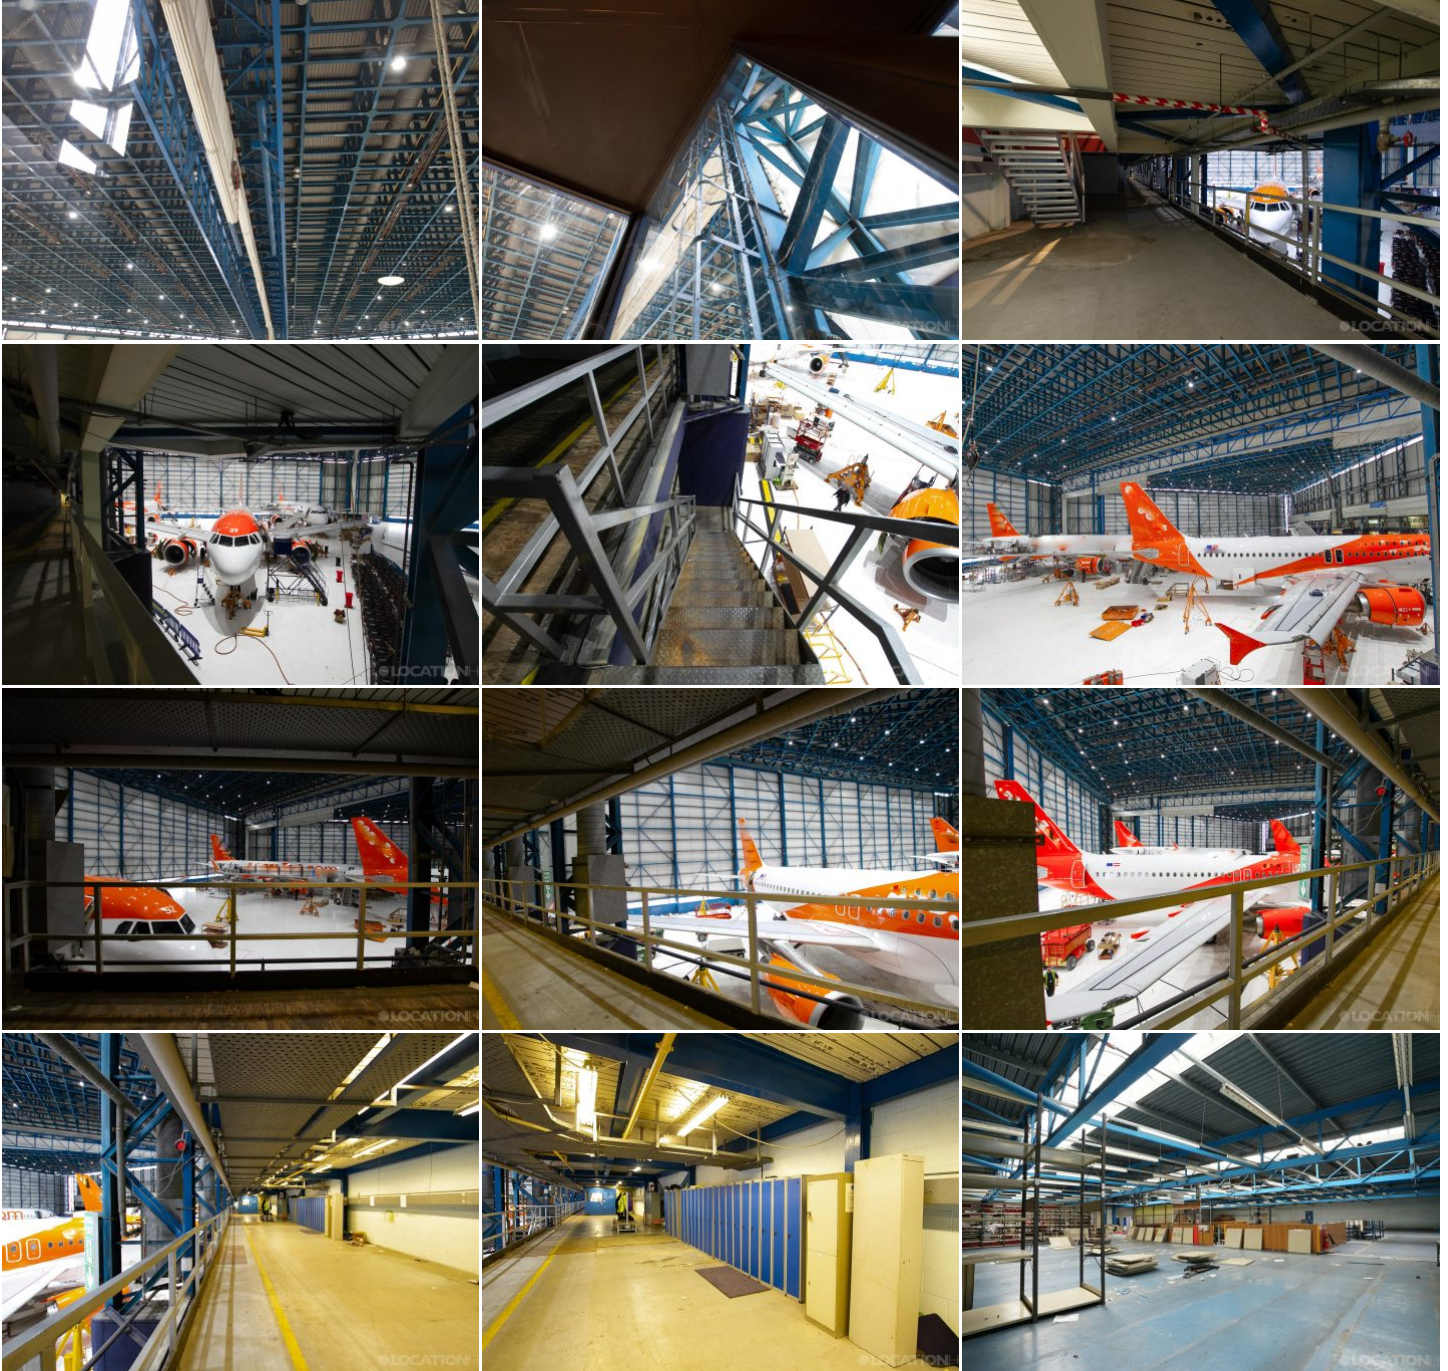

LOCATION HQ

More information available on the [Location HQ website](#)

Tel: +44 (0) 203 302 0664 | E-mail: info@locationhq.co.uk

REF: 354899 REGION: London DISTANCE FROM LONDON: 16 Miles from the M25