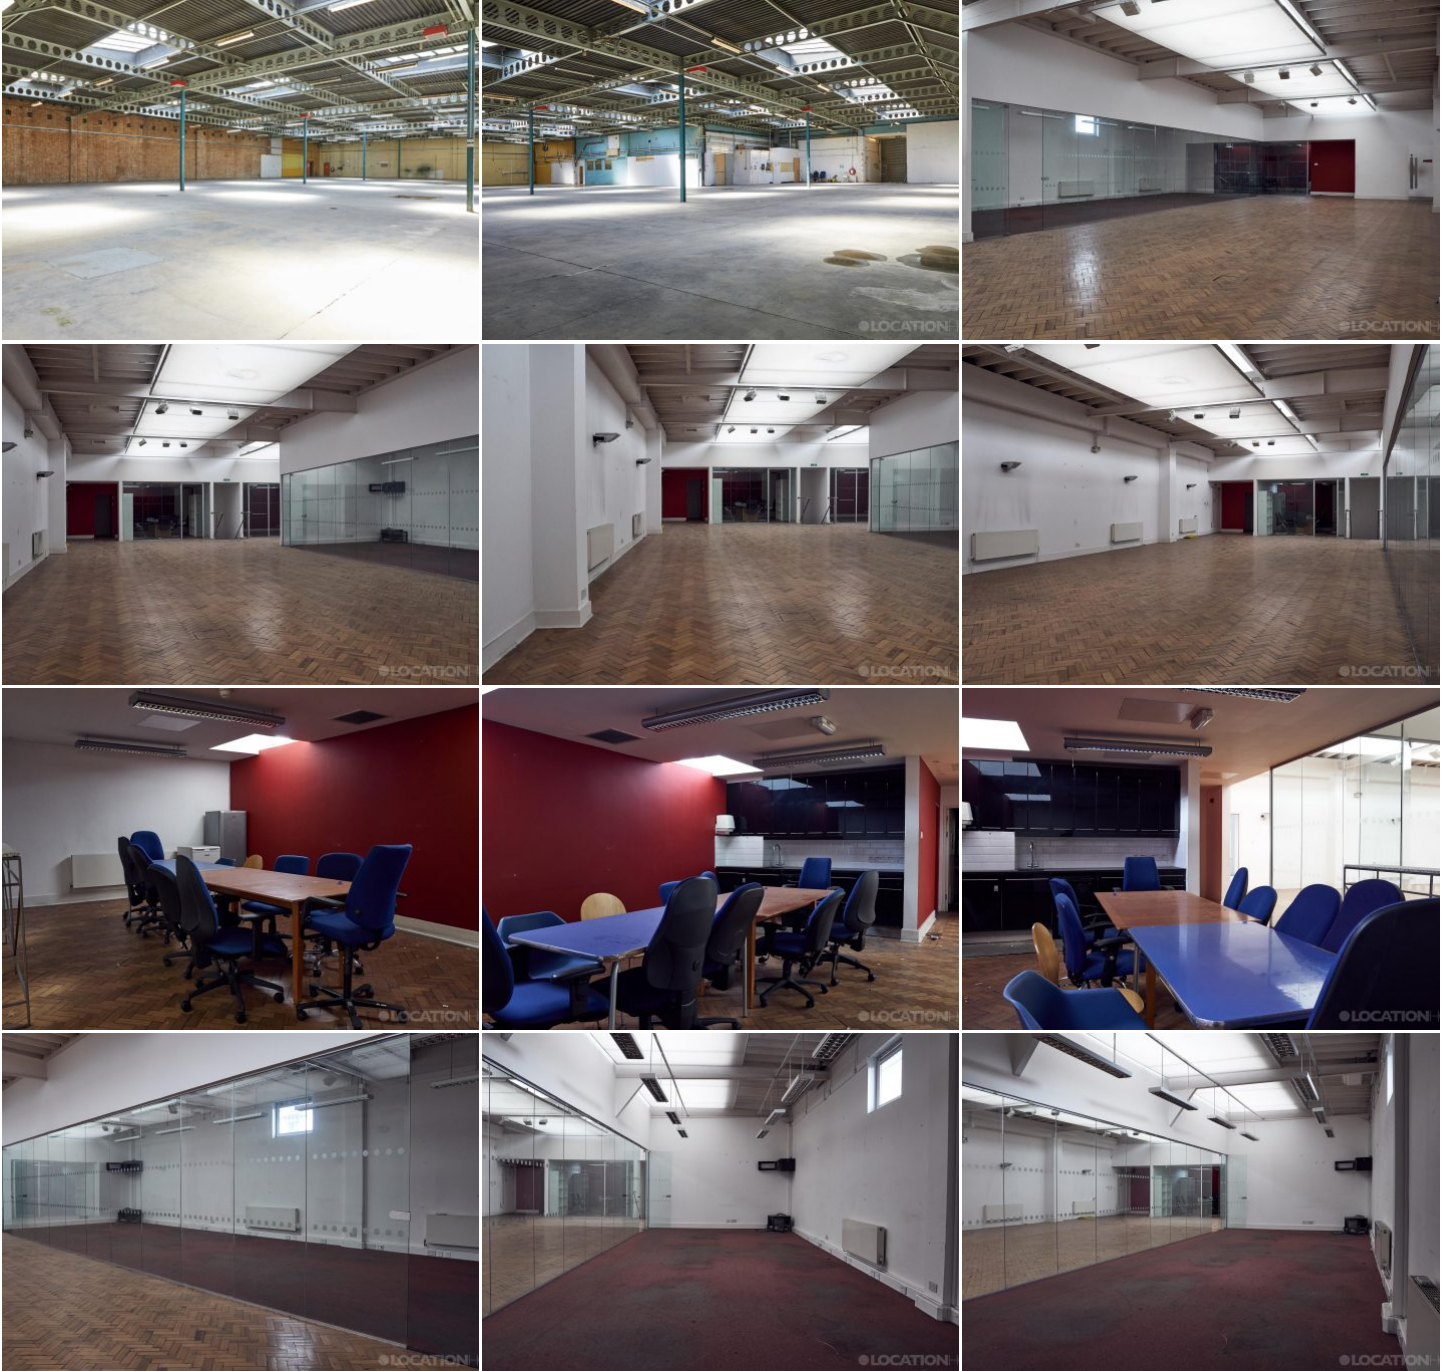

More information available on the [Location HQ website](https://www.locationhq.co.uk)

Tel: +44 (0) 203 302 0664 | E-mail: [info@locationhq.co.uk](mailto:info@locationhq.co.uk)

REF: 569366 REGION: London DISTANCE FROM LONDON: West London