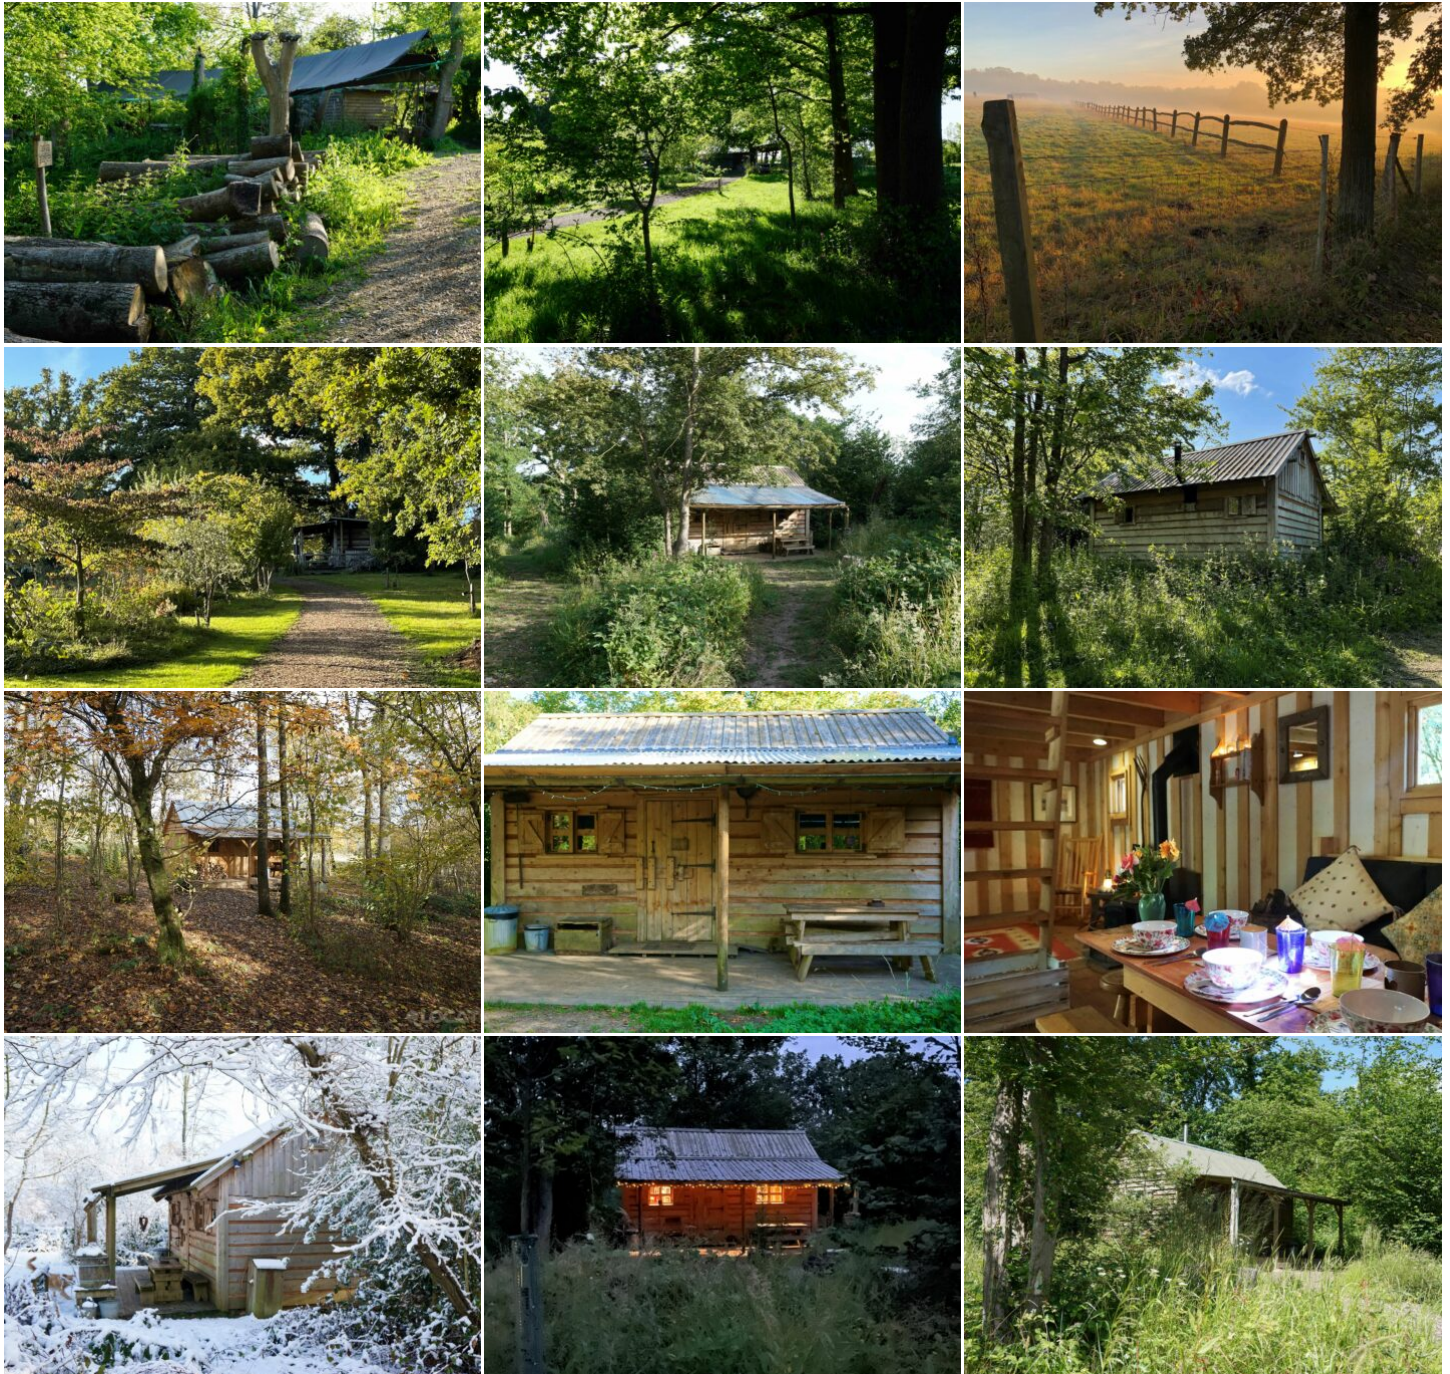

[More information available on the Location HQ website](#)

Tel: +44 (0) 203 302 0664 | E-mail: [info@locationhq.co.uk](mailto:info@locationhq.co.uk)

REF: 718915 REGION: Sussex DISTANCE FROM LONDON: 12 Miles from the M25