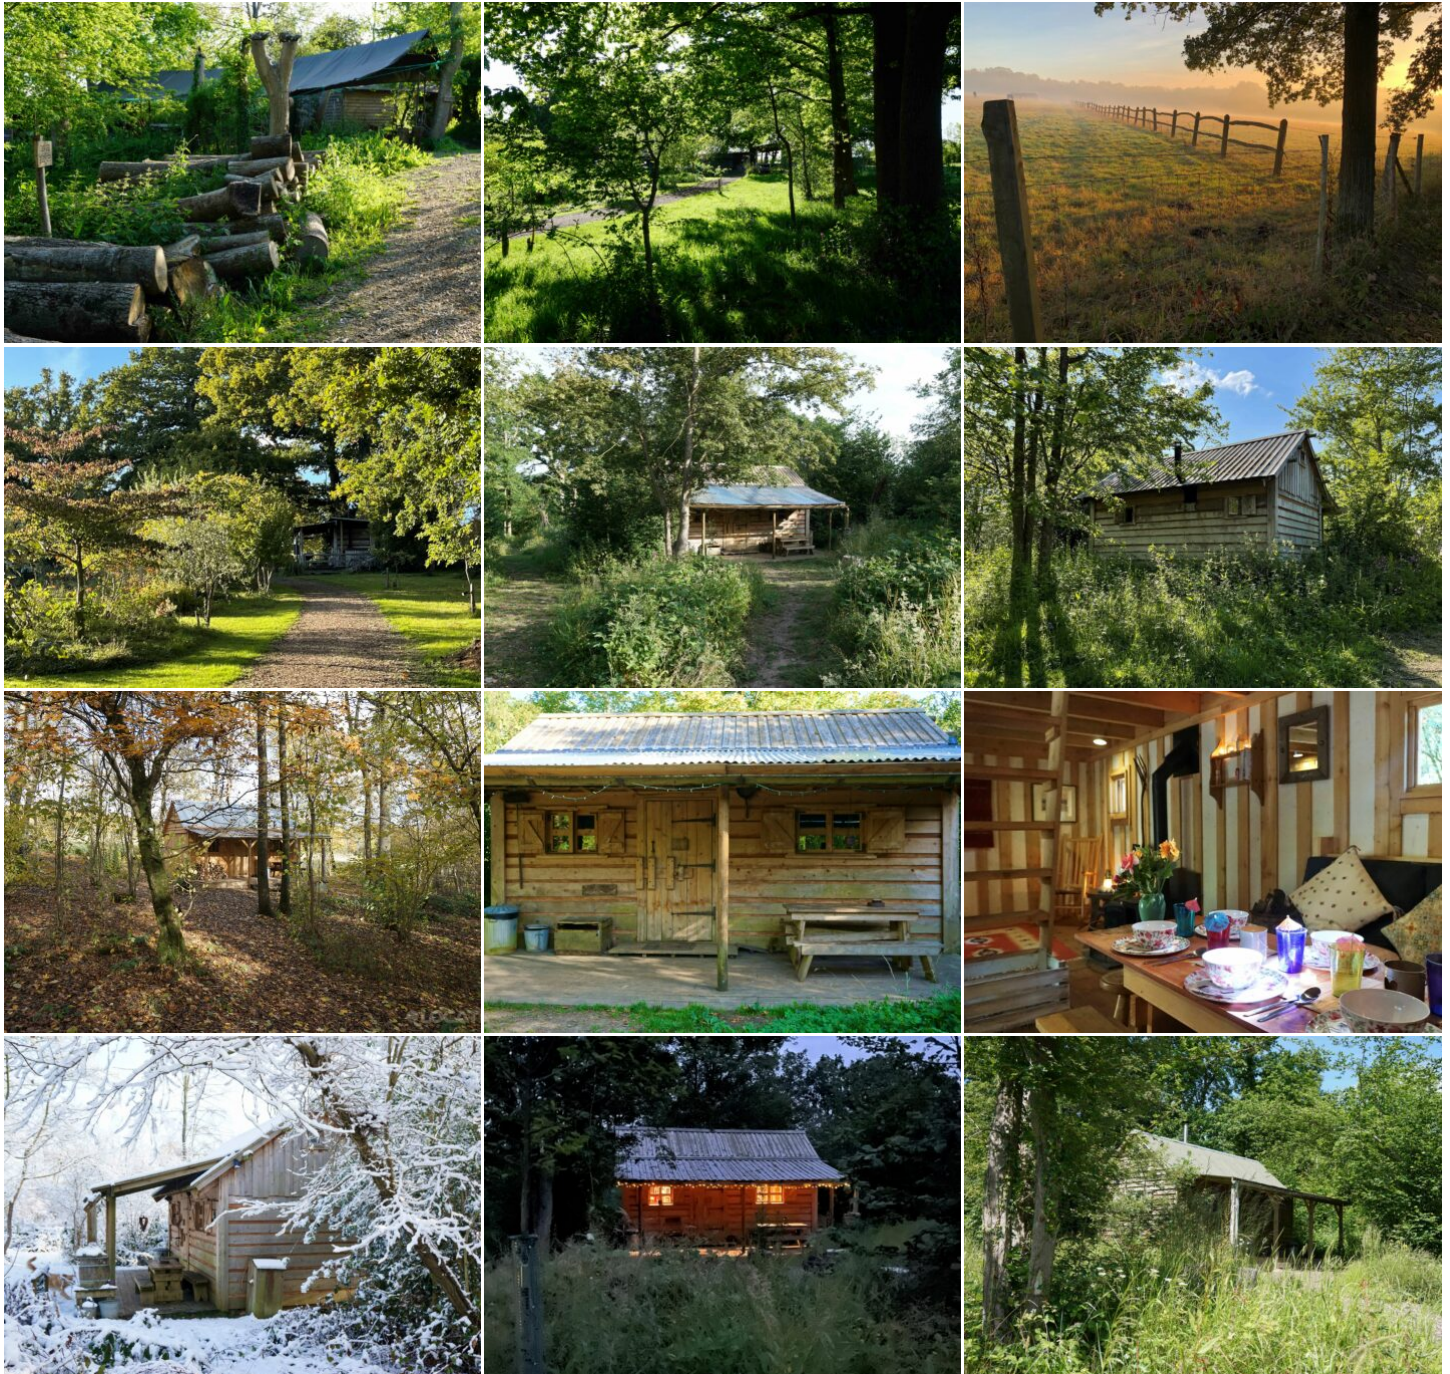

[More information available on the Location HQ website](#)

Tel: +44 (0) 203 302 0664 | E-mail: info@locationhq.co.uk

REF: 718915 REGION: Sussex DISTANCE FROM LONDON: 12 Miles from the M25