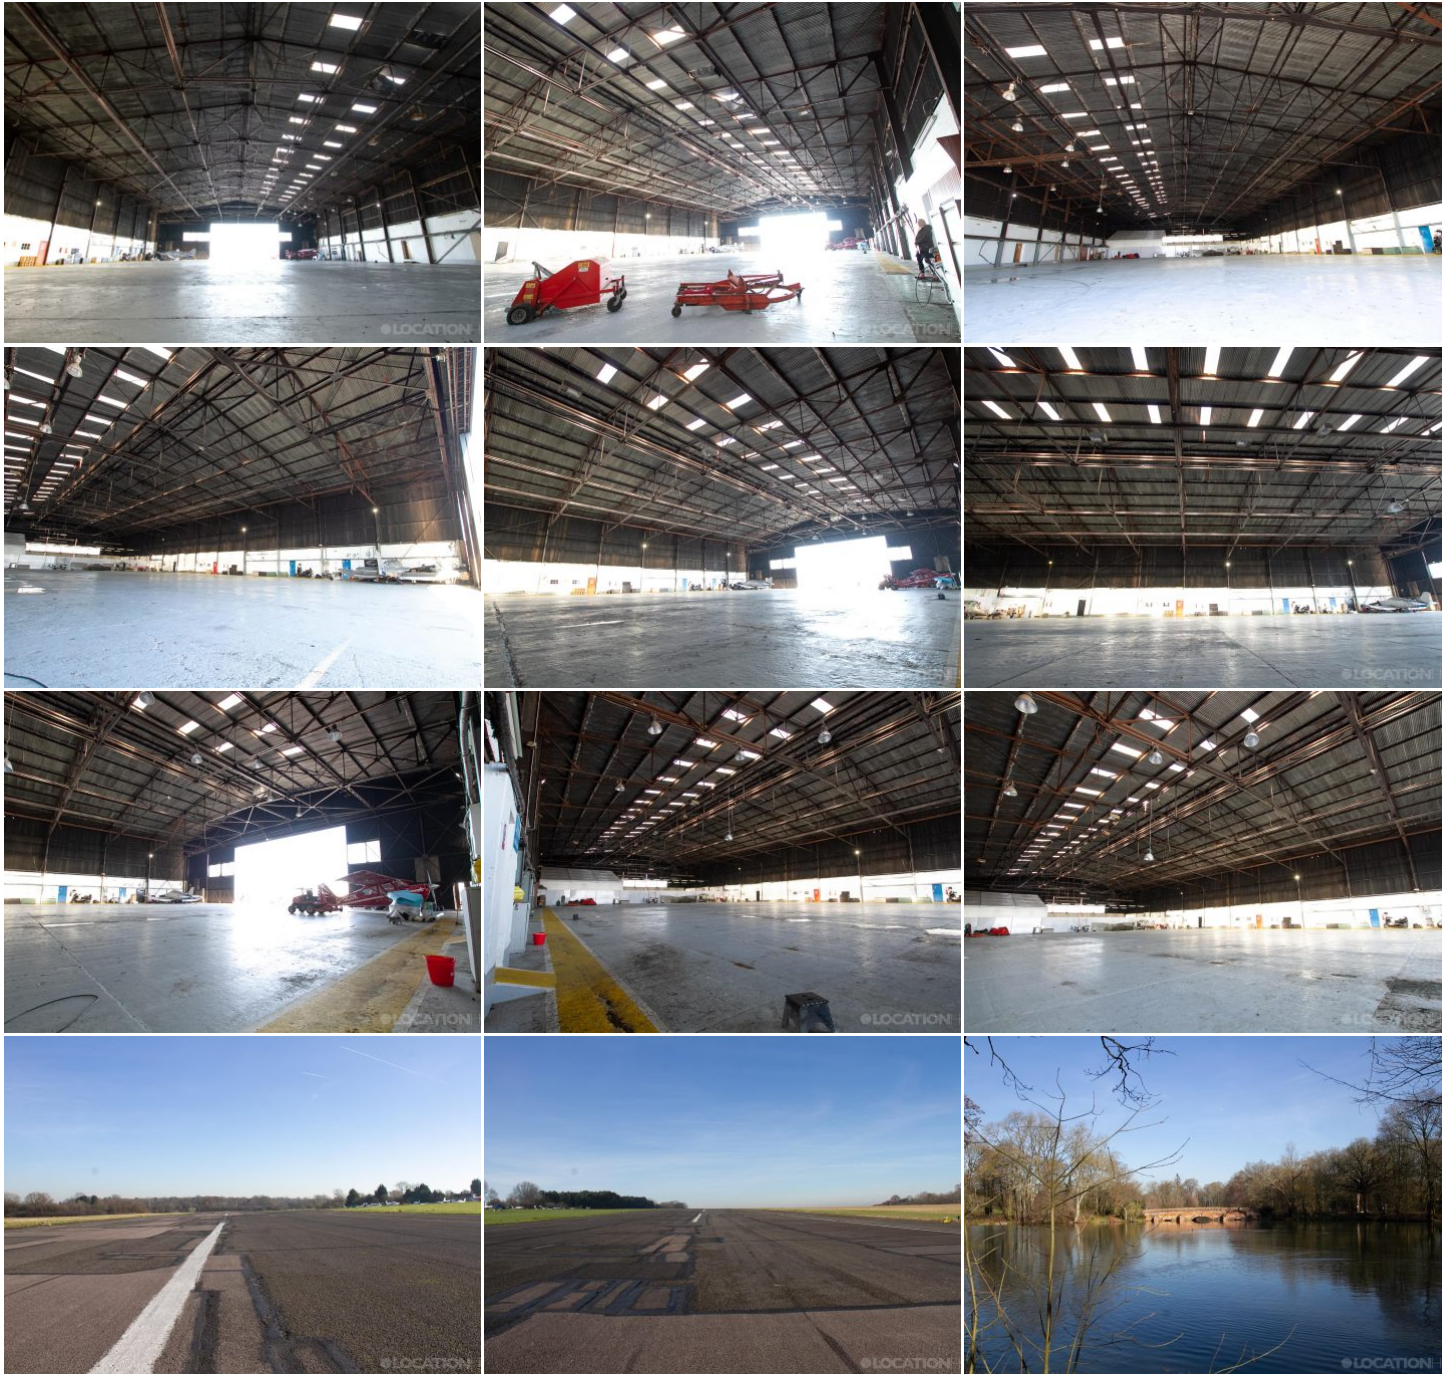

LOCATION HQ

More information available on the [Location HQ website](#)

Tel: +44 (0) 203 302 0664 | E-mail: info@locationhq.co.uk

REF: 727449 DISTANCE FROM LONDON: 13 Miles from the M25