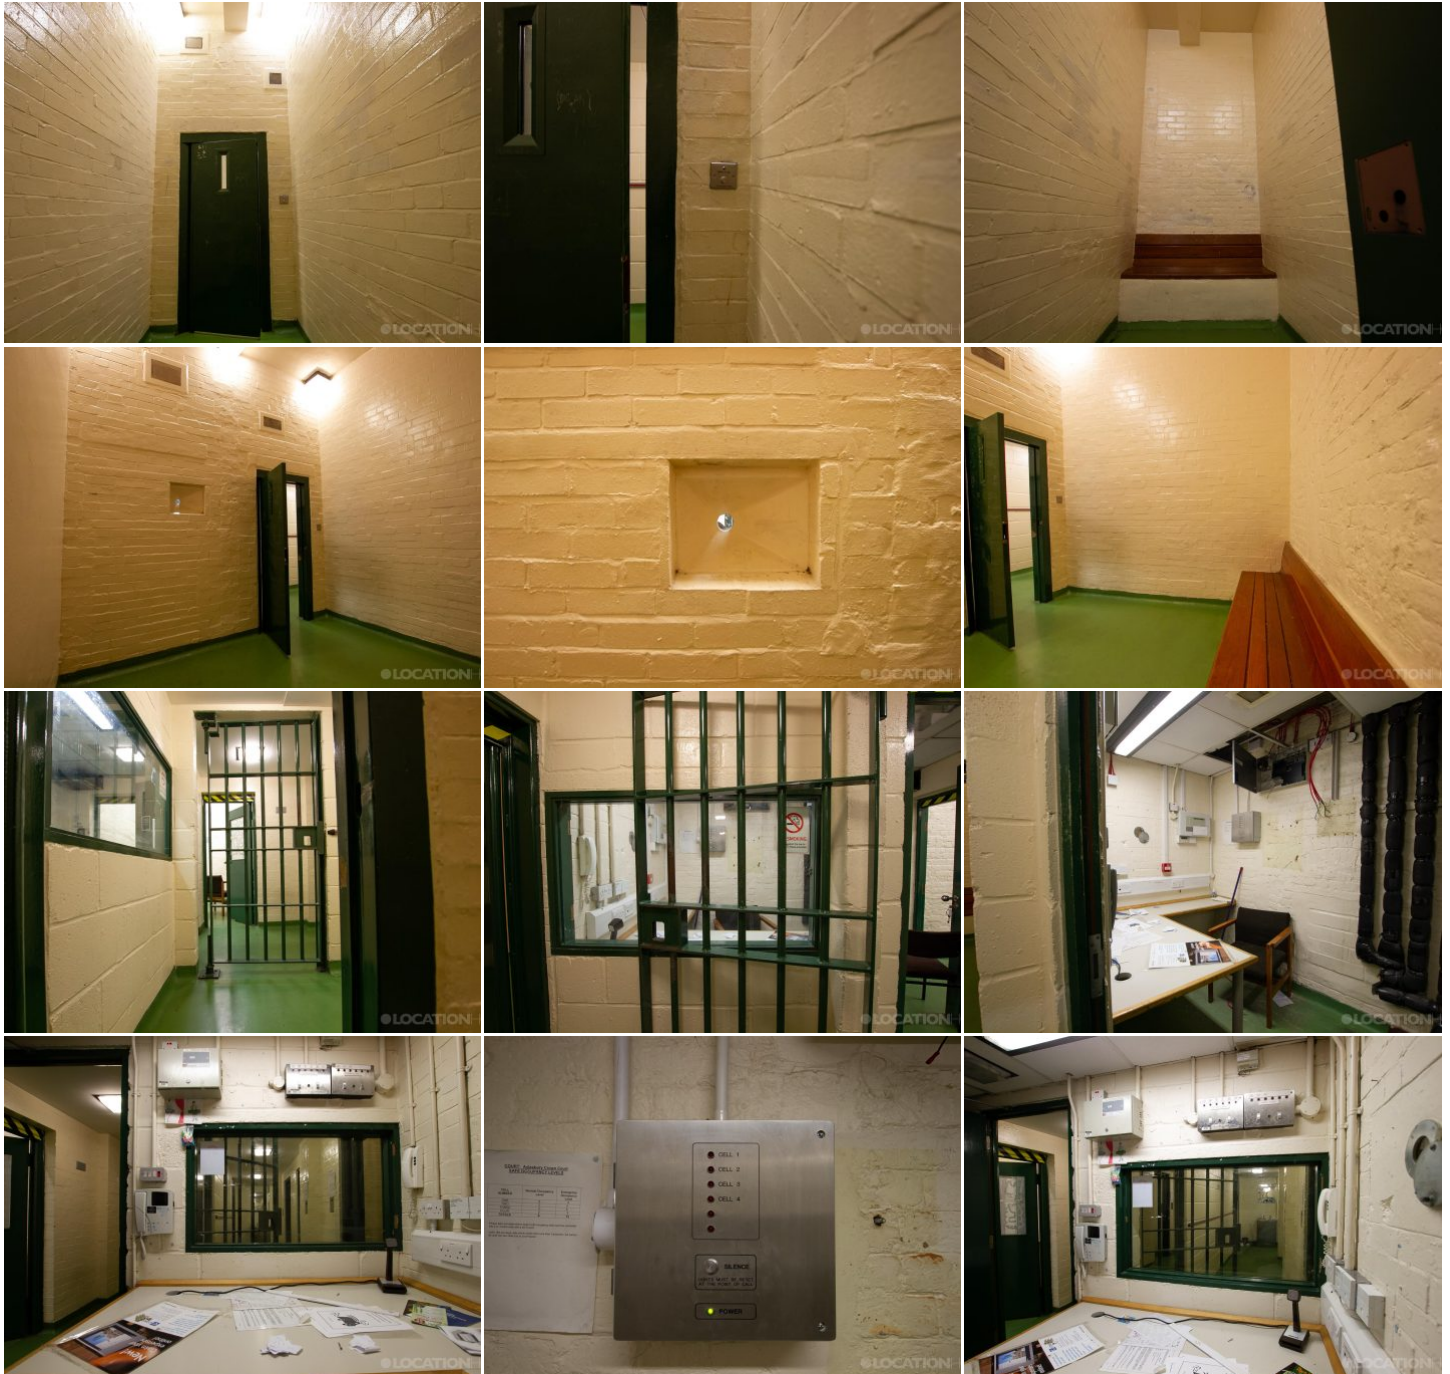

LOCATION HQ

More information available on the [Location HQ website](#)

Tel: +44 (0) 203 302 0664 | E-mail: info@locationhq.co.uk

REF: 971392 REGION: Buckinghamshire DISTANCE FROM LONDON: 17 miles from the M25