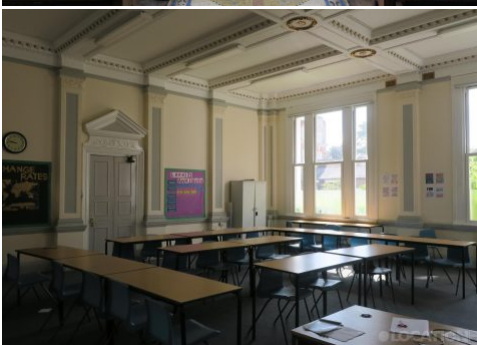

More information available on the [Location HQ website](https://www.locationhq.co.uk)

Tel: +44 (0) 203 302 0664 | E-mail: [info@locationhq.co.uk](mailto:info@locationhq.co.uk)

REF: 16666 REGION: London DISTANCE FROM LONDON: South London