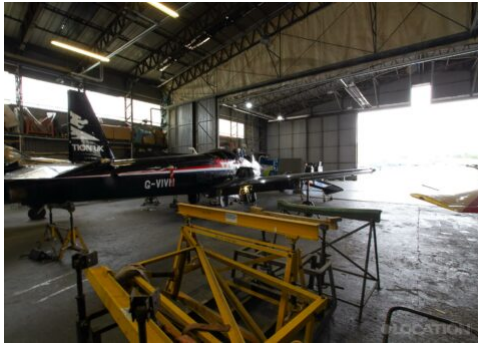

# LOCATION HQ

More information available on the [Location HQ website](https://www.locationhq.co.uk)

Tel: +44 (0) 203 302 0664 | E-mail: [info@locationhq.co.uk](mailto:info@locationhq.co.uk)

REF: 665966 REGION: Essex DISTANCE FROM LONDON: 6 Miles from M25